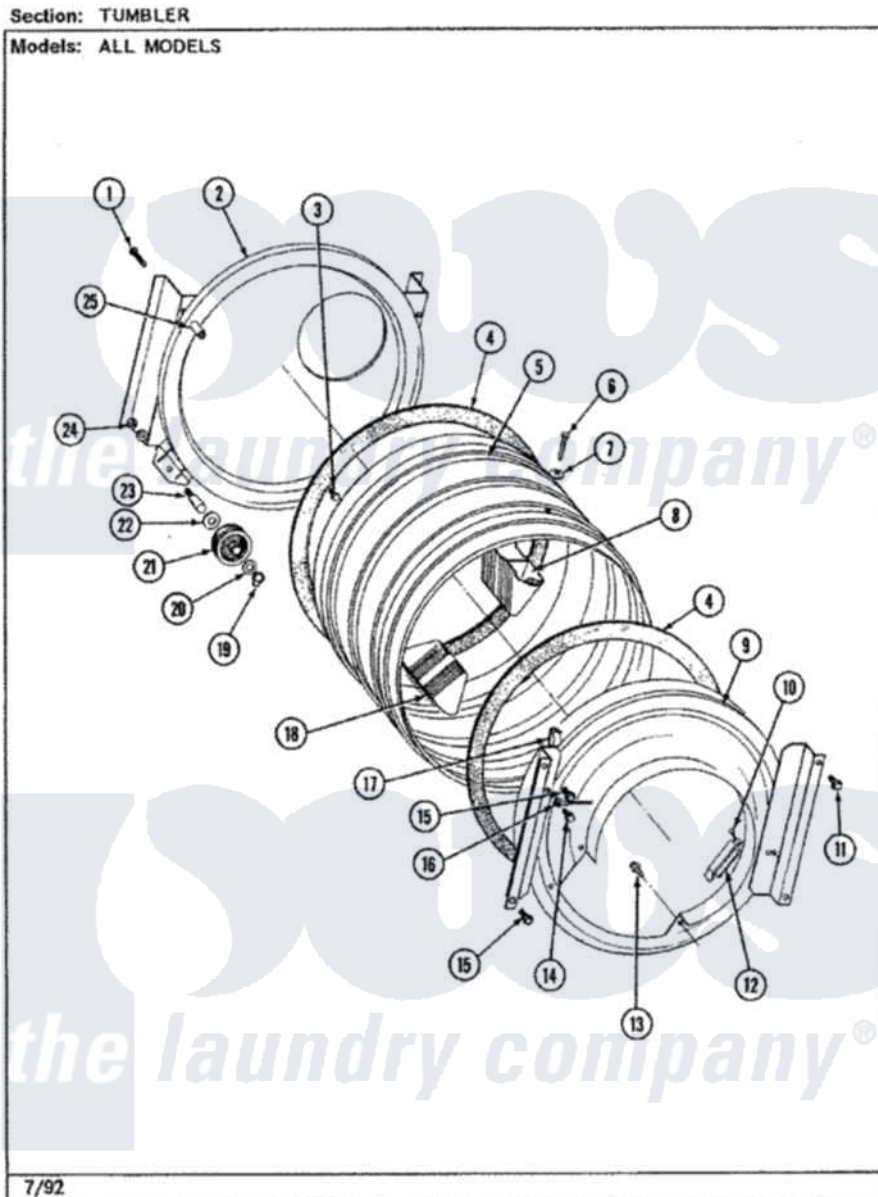

Maytag LSG7800ABW 17 - TUMBLER (LSG7800ABx)

Maytag Residential Maytag LSG7800ABW Stacked Washer and Dryer Parts Parts Diagram 17 - TUMBLER (LSG7800ABx)

[Click on the part number to view part](#)

Item	Original Part Number	Replaced By	Status	Part Description
1	313764		Not Available	SCREW
2	Y306660	33001106		Back, Tumbler
3	211294	90767		Screw, 8A X 3/8 HeX Washer Head Tapping
4	314820			Seal, Tumbler
5	Y306664	33001177		Tumbler
6	Y310759			Screw, Tumbler Baffles
7	314158			Washer, Baffle To Tumbler
8	314807		Not Available	TUMBLER BAFFLE - TALL
9	306670		Not Available	TUMBLER FRONT----NA
10	210720			Rivet, Bearing To Tumbler Frnt
11	Y313561			Screw----NA
12	306508			Tumbler Bearing Kit ----W
13	Y314110	33002917		Screw, No.10-16
14	211294	90767		Screw, 8A X 3/8 HeX Washer Head Tapping

15	310362	Not Available	SCREW-TUMBER FRONT TO CABINET
16	901220		Ground Wire
17	Y310376		Clip, Door Switch Harness
18	314806	Not Available	TUMBLER BAFFLE - SHORT
19	410233	9703438	Ring-Retrn
20	312535		Washer, Vault Mounting Brk.
21	Y303373	12001541	Drum Roller/Washer Assembly--W
22	Y313347	312535	Washer, Vault Mounting Brk.
23	Y312948	6-3129480	Shaft- Tumbler
24	312538	33001443	Nut, Hex
25	313915	31-3915	Tech Sheet