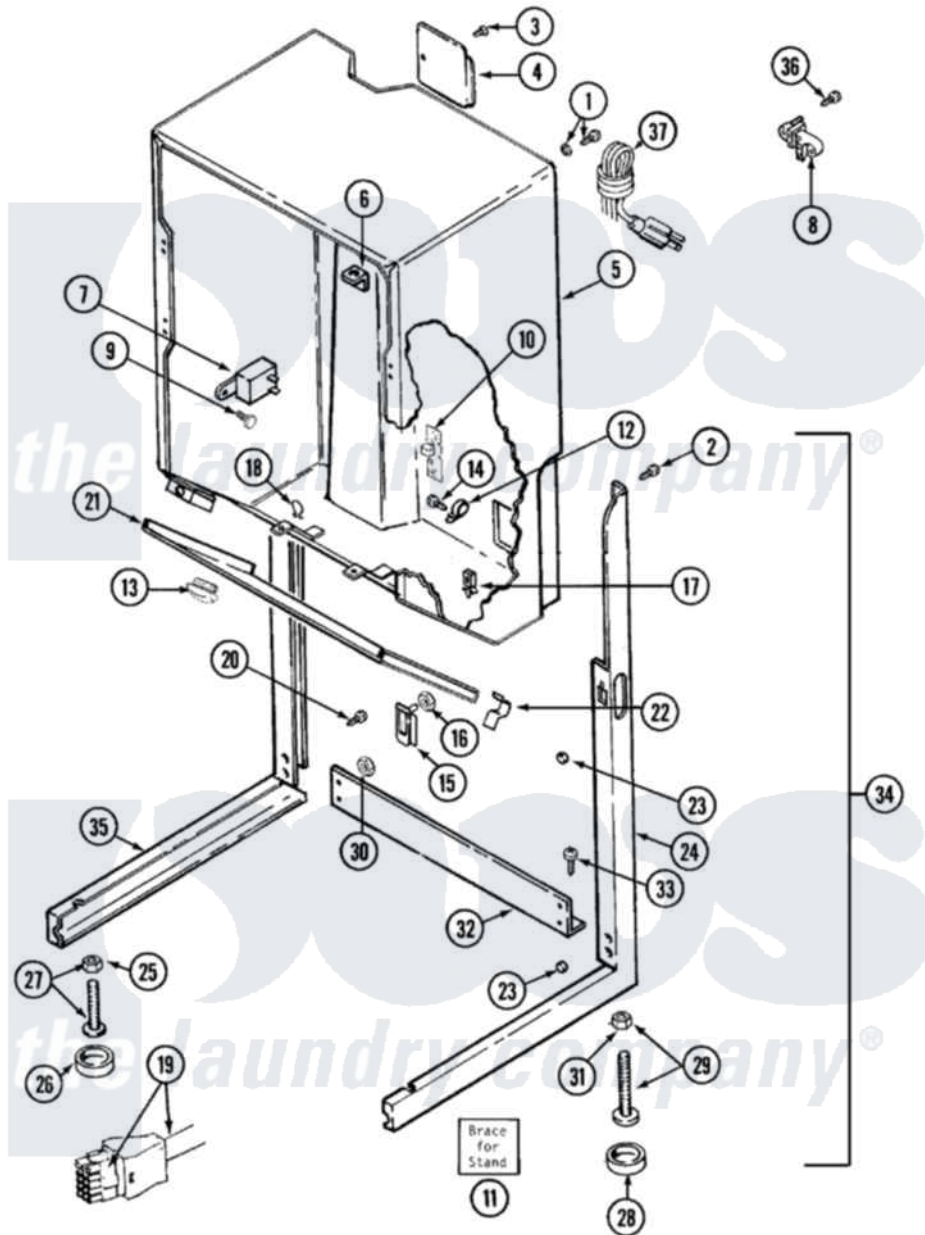

Maytag LSG7804AAE 03 - CABINET-DRYER

Maytag Residential Maytag LSG7804AAE Stacked Washer and Dryer Parts Parts Diagram 03 - CABINET-DRYER
 Click on the part number to view part

Item	Original Part Number	Replaced By	Status	Part Description
1	303846	22003781		Screw, Ground Strap
2	314663	214354		Screw, Top Cover To Cabnt.
3	Y313561			Screw---NA
4	314470		Not Available	COVER, TERMINAL
5	308055			Cabinet
6	312548			Fastener-Access Panel To CA
7	Y308205	33001623		Buzzer, Non-Adjustable
8	33001309			Block, Terminal
9	211168	W10139210		Screw, 8-18 X 5/16
10	33001212			Board, Control-Moisture Sensor
11	306128		Not Available	BRACE FOR STAND-ACCESSORY
12	315264	74006784		Clip, Harness
13	22001010			Bumper
14	Y310632	1163839		Screw
15	314489			Guide, Pin

16	214872		Palnut, End Cap Note: Nut, Lamp Holder
17	Y313262	W10116752	Retainer-
18	315471	22003298	Retainer, Wire
19	33001043		Wire Harness, Dryer
"	22001429		Wire Harness, Main
"	33001554		Harness, Wire
"	33001369		Wire Harness, Dryer
"	208774	Not Available	WIRE HARNESS (UPR)
20	314477		Screw, Access Panel
21	33001130		Shield, Reflective
"	33001050		Panel, Access
22	314482		Fastener, Spring
23	314498		Pad, Dryer Leg
24	33001293	Not Available	LEG ASSY. (RT-WHT)
25	Y052740	62739	Nut, Lock
26	Y314137		Foot, Rubber
27	Y305086		Adjustable Leg And Nut
28	210684		Foot, Adjustable Leg
29	Y302699	22003428	Leg, Adjustable
30	Y052721		Nut, Terminal Block Plate
31	210385		Lock Nut For Adjustable Leg
32	314499	Not Available	BRACE
33	214354		Screw, Top Cover To Cabnt.
34	Y306110		Stand, Dryer
35	33001295	Not Available	LEG ASSY. (LT-WHT)
36	215954		Screw