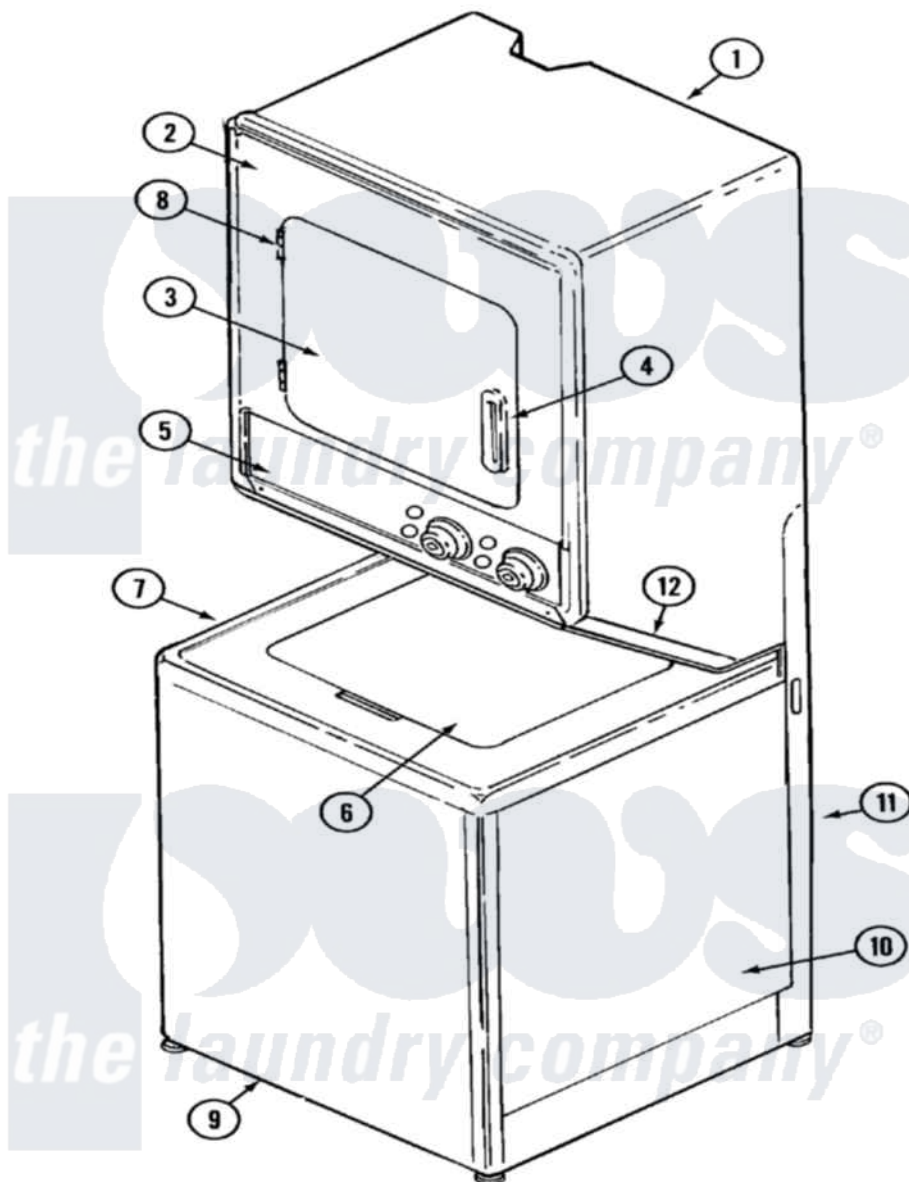

# Maytag LSG7804AAE 07 - FRONT

Maytag Residential Maytag LSG7804AAE Stacked Washer and Dryer Parts Parts Diagram 07 - FRONT  
 Click on the part number to view part

Item	Original Part Number	Replaced By	Status	Part Description
1	<a href="#">308055</a>			Cabinet
2	33001486	<a href="#">98008544</a>		Screw
"	<a href="#">33001191</a>			Panel, Front
3	<a href="#">314475</a>			Panel, Outer Door
4	315425		Not Available	HANDLE, DOOR
5	33001007		Not Available	PANEL, CONTROL (WHT)
6	22001080		Not Available	LID (WHT)
7	22001064		Not Available	COVER, TOP (WHT)
8	<a href="#">33001230</a>			Hinge, Door
9	<a href="#">207205</a>			Panel, Front
10	22001065	<a href="#">22002133</a>		Cabinet
11	<a href="#">Y306110</a>			Stand, Dryer
12	<a href="#">33001050</a>			Panel, Access
13	<a href="#">33001289</a>			Manual, Use And Care
"	16000327		Not Available	GUIDE, QUICK REF. - MAYTAG
"	<a href="#">16002032</a>			Manual, Service-No Refund