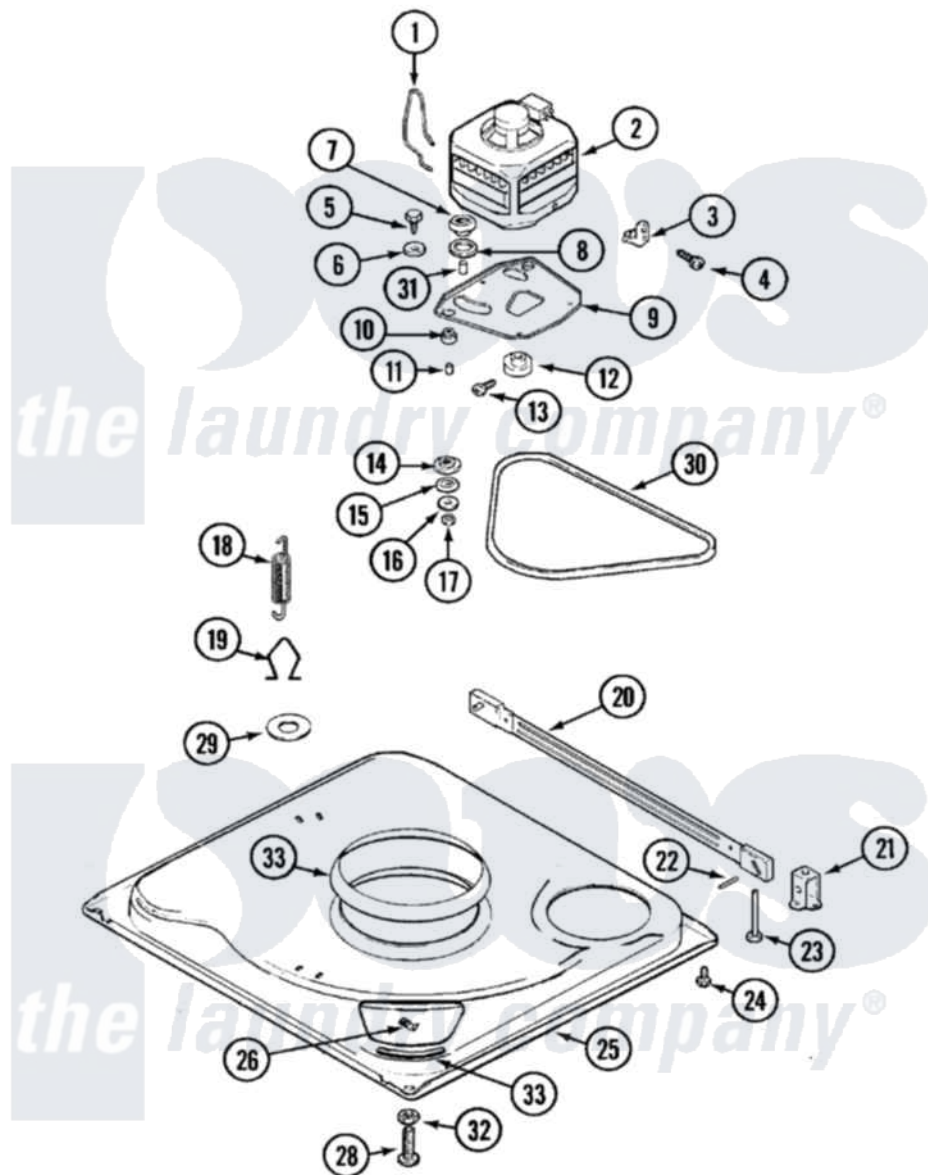

Maytag LSG7804AAL 01 - BASE

Maytag [Residential Maytag LSG7804AAL Stacked Washer and Dryer Parts](#) Parts Diagram 01 - BASE
 Click on the part number to view part

Item	Original Part Number	Replaced By	Status	Part Description
1	Y302699	22003428		Leg, Adjustable
2	201805	12002351		Motor-Drive
3	Y015627			Screw- Hex
4	205254	W10175938		Bolt
"	200744	W10175939		Bolt
5	213053			Brace, Tub Part Not Used
6	22001300			Spring, Centering
7	203725			Damper W/Bolt And Clip
8	203956			Damper Pad Kit
9	213073			Washer, Double Brace
10	215365	22001448		Hose, Pump
11	216416			Bolt, Eye/Centering Spring
12	901220			Ground Wire
13	213045			Hose, Outer Tub Part Not Used
14	202574	3367052		Clamp, Hose
15	202574	3367052		Clamp, Hose

16	Y311426	3400029	Nut, Adapter Plate
17	22001301		Mount, Motor Lower-Assembly
18	200816	6-2008160	Pulley- MO
19	22001172	22002150	Base
20	211028	22001586	Deflector, Water
21	911852	486009	Lockwasher
22	206505	Not Available	PROD. No.201664-15, & No.205463-3.
"	205132	Not Available	SWITCH, MOTOR EXTERNAL START No.201664-14,205463- 4 & 201800-4
23	215098		Shield, Motor
24	Y052734		Nut, Carrage Bolts And Bracket
25	Y052785		Nut, Brace To Damper
26	210385		Lock Nut For Adjustable Leg
27	211949		Nut, Adjustment Eyebolt
28	202203	6-2022030	Pump As Pa
29	204998	205000	Roller And Spring Kit 4+Spr
30	212979	Not Available	WASHER, TUB BRACE
31	210684		Foot, Adjustable Leg
32	Y015408	22003235	Screw, Bearing Insert
33	912365	3370225	Screw
34	211880		Screw, HeX Head No.10 X 1/2 Inc
35	213121	3400111	Screw, 12-14 X 5/8
36	Y053241		Set Screw, Motor Pulley
37	205000		Roller And Spring Kit 4+Spr
38	206707	6-2097750	Trans Dee
39	214956		Motor Mount Assembly
40	Y054867		Washer, Lock
41	211100		Washer, Outer Tub
42	315471	22003298	Retainer, Wire