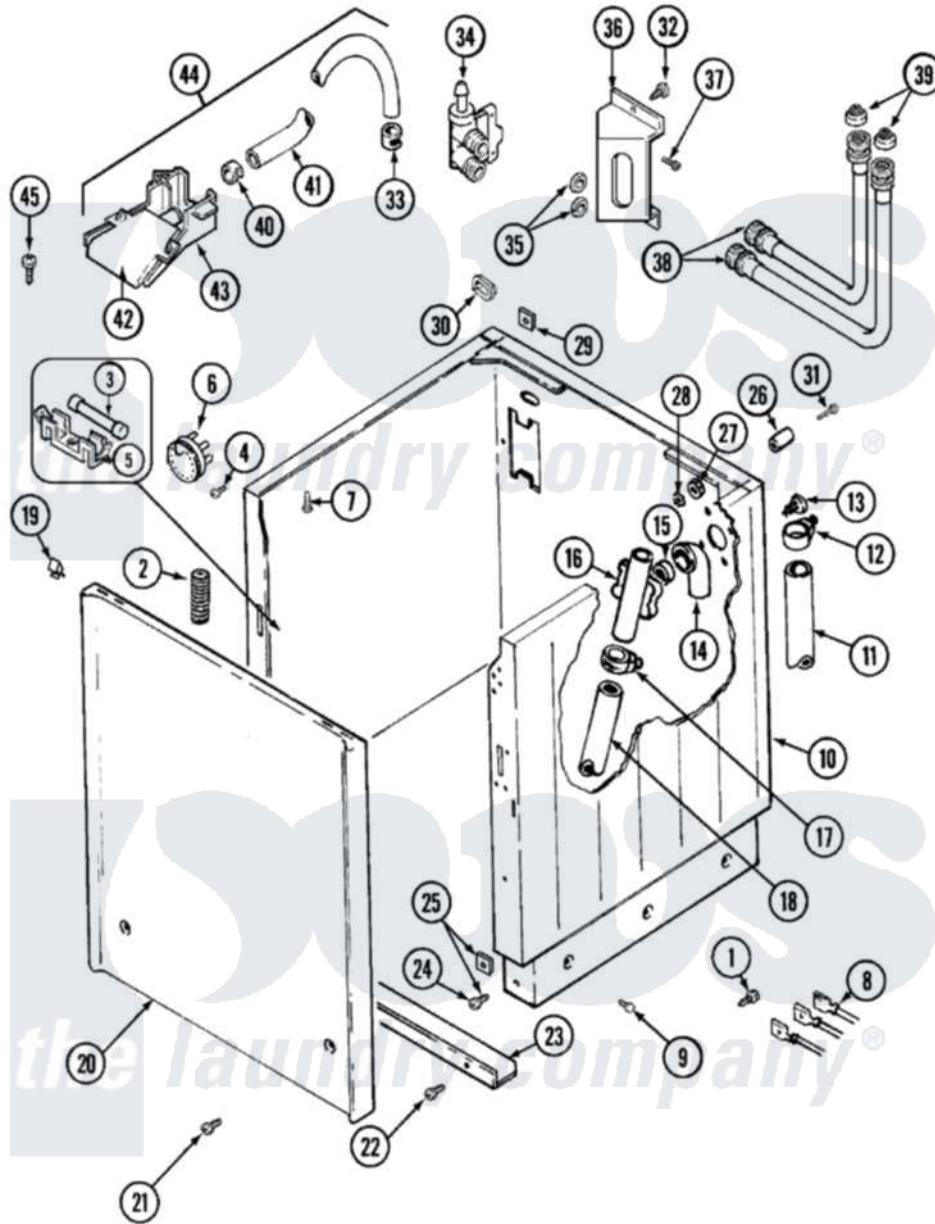

Maytag LSG7804AAL 02 - CABINET

Maytag Residential Maytag LSG7804AAL Stacked Washer and Dryer Parts Parts Diagram 02 - CABINET
 Click on the part number to view part

Item	Original Part Number	Replaced By	Status	Part Description
1	Y251119	3177991		Screw
2	211149			Clip, Capacitor
"	Y200832			Capacitor
3	W10124350		Not Available	NOT REQUIRED PART OR SEE NOTE NOT REPLACEABLE (MUST ORDER LID SWITCH ASSY. COMPLETE. REFER TO TOP & LID SECTION FOR CORRECT PART NO.)
4	210720			Rivet, Bearing To Tumbler Frmt
5	207167			Block, Fuse
6	22004231	12002304		Switch-WL
"	208783			Wire Jumper
"	207787	12002304		Switch-WL
7	214354			Screw, Top Cover To Cabnt.
8	22001429			Wire Harness, Main
"	208774		Not Available	WIRE HARNESS (UPR) Yfor Cabinet See Cabinet