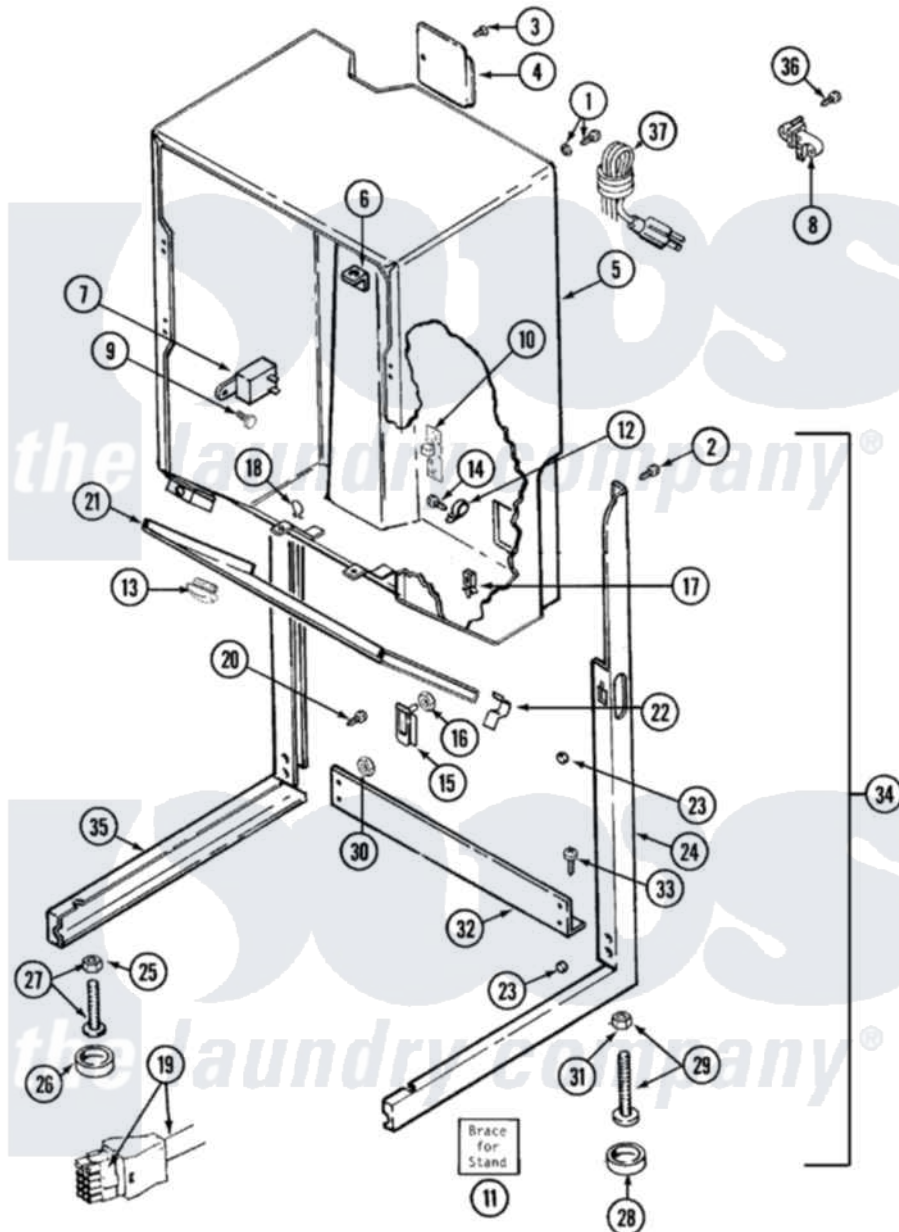

Maytag LSG7804AAL 03 - CABINET-DRYER

Maytag Residential Maytag LSG7804AAL Stacked Washer and Dryer Parts Parts Diagram 03 - CABINET-DRYER
 Click on the part number to view part

Item	Original Part Number	Replaced By	Status	Part Description
1	303846	22003781		Screw, Ground Strap
2	314663	214354		Screw, Top Cover To Cabnt.
3	Y313561			Screw---NA
4	314470		Not Available	COVER, TERMINAL
5	308055L		Not Available	CABINET (ALM)
6	312548			Fastener-Access Panel To CA
7	Y308205	33001623		Buzzer, Non-Adjustable
8	33001309			Block, Terminal
9	211168	W10139210		Screw, 8-18 X 5/16
10	33001212			Board, Control-Moisture Sensor
11	306128		Not Available	BRACE FOR STAND-ACCESSORY
12	315264	74006784		Clip, Harness
13	22001195	22002595		Bumper
14	Y310632	1163839		Screw
15	314489			Guide, Pin

16	214872		Palnut, End Cap Note: Nut, Lamp Holder
17	Y313262	W10116752	Retainer-
18	315471	22003298	Retainer, Wire
19	33001369		Wire Harness, Dryer
"	22001429		Wire Harness, Main
"	208774	Not Available	WIRE HARNESS (UPR)
"	33001554		Harness, Wire
"	33001043		Wire Harness, Dryer
20	314477		Screw, Access Panel
21	33001051	33002365	Panel- Acc
"	33001130		Shield, Reflective
22	314482		Fastener, Spring
23	314498		Pad, Dryer Leg
24	33001294	33002361	Leg Assembly ----NA
25	Y052740	62739	Nut, Lock
26	Y314137		Foot, Rubber
27	Y305086		Adjustable Leg And Nut
28	210684		Foot, Adjustable Leg
29	Y302699	22003428	Leg, Adjustable
30	Y052721		Nut, Terminal Block Plate
31	210385		Lock Nut For Adjustable Leg
32	314499	Not Available	BRACE
33	214354		Screw, Top Cover To Cabnt.
34	306110L	33002516	Stand, Dryer
35	33001296	33002362	Leg Assembly ----NA
36	215954		Screw