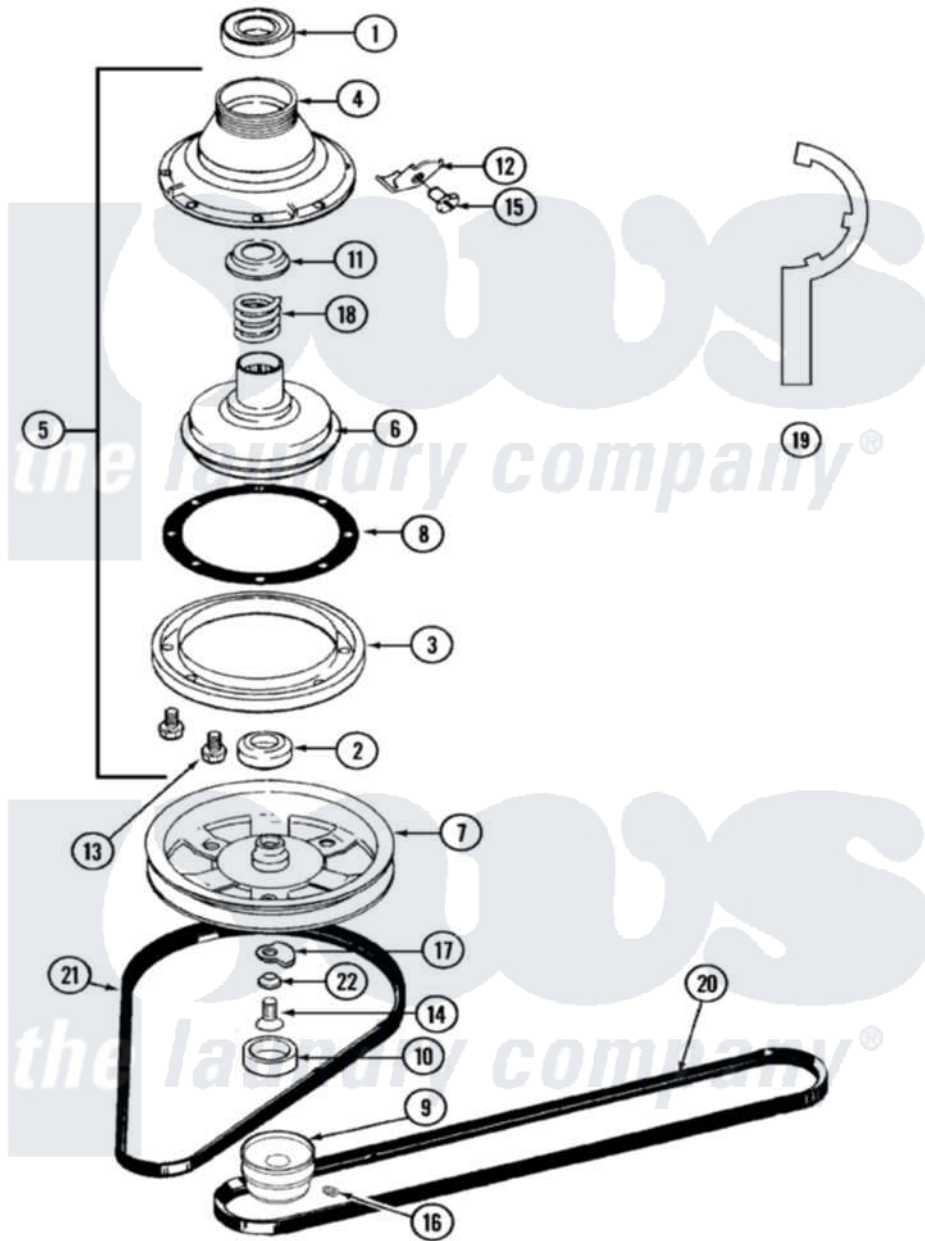

Maytag LSG7804AAL 04 - CLUTCH, BRAKE & BELTS

Maytag Residential Maytag LSG7804AAL Stacked Washer and Dryer Parts Parts Diagram 04 - CLUTCH, BRAKE & BELTS

[Click on the part number to view part](#)

Item	Original Part Number	Replaced By	Status	Part Description
1	Y200720	22003441		Bearing, Rear
2	200835			Bearing, Brake Rotor
3	211043	6-2011900		Brake Asse
4	211045	6-2011900		Brake Asse
5	201190	6-2011900		Brake Asse
6	201126	6-2011900		Brake Asse
7	211059	6-2301530		Pulley
8	211042	6-2011900		Brake Asse
9	200816	6-2008160		Pulley- MO
10	211038		Not Available	CAP, OIL RETAINER
11	211039	6-2011900		Brake Asse
12	213325			Clip, Retaining
13	211000			SCREW, BRAKE DRUM (HEX HEAD)
14	211375	681582		Screw
15	213326			Bolt, Sems Retaining Clip

16	Y053241		Set Screw, Motor Pulley
17	211089		Lug, Stop Pulley
18	211041	6-2011900	Brake Asse
19	Y038315	038315	Tool
20	211124		Part Not Used
21	211125		V Belt, Drive Pulley
22	211090	22003555	Washer, Stop Lug