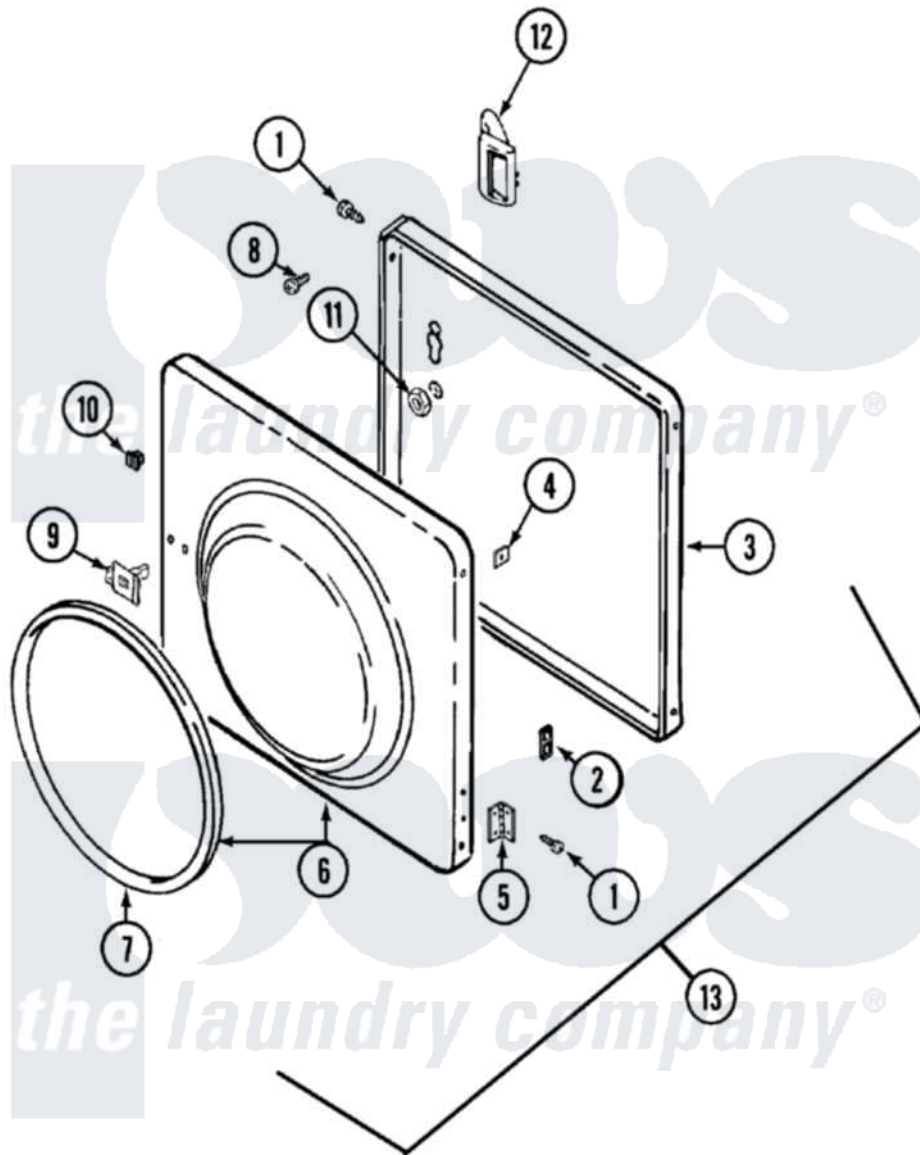

Maytag LSG7804AAL 05 - DOOR

Maytag [Residential Maytag LSG7804AAL Stacked Washer and Dryer Parts](#) Parts Diagram 05 - DOOR
 Click on the part number to view part

Item	Original Part Number	Replaced By	Status	Part Description
1	Y314062			Screw, Door Hinge And Panel
2	33001222			Speednut, Twin
"	33001221	22001817		Sheet, Sound Damper
"	Y313907			Fastener, Twin
3	314475L			Panel, Outer Door
4	Y313910			Clip, Door Liner To Outer Panel
5	33001230			Hinge, Door
6	33001002			Door, Inner
7	33001005			Seal, Door
8	312960	489355		Screw, 8 X 1/2
9	Y304578	LA-1003		Door Catch Kit
10	Y313911			Door Strike Retainer
11	214872			Palnut, End Cap Note: Nut, Lamp Holder
12	314476		Not Available	HANDLE,DOOR
13	33001110		Not Available	DOOR, COMPLETE (ALM)