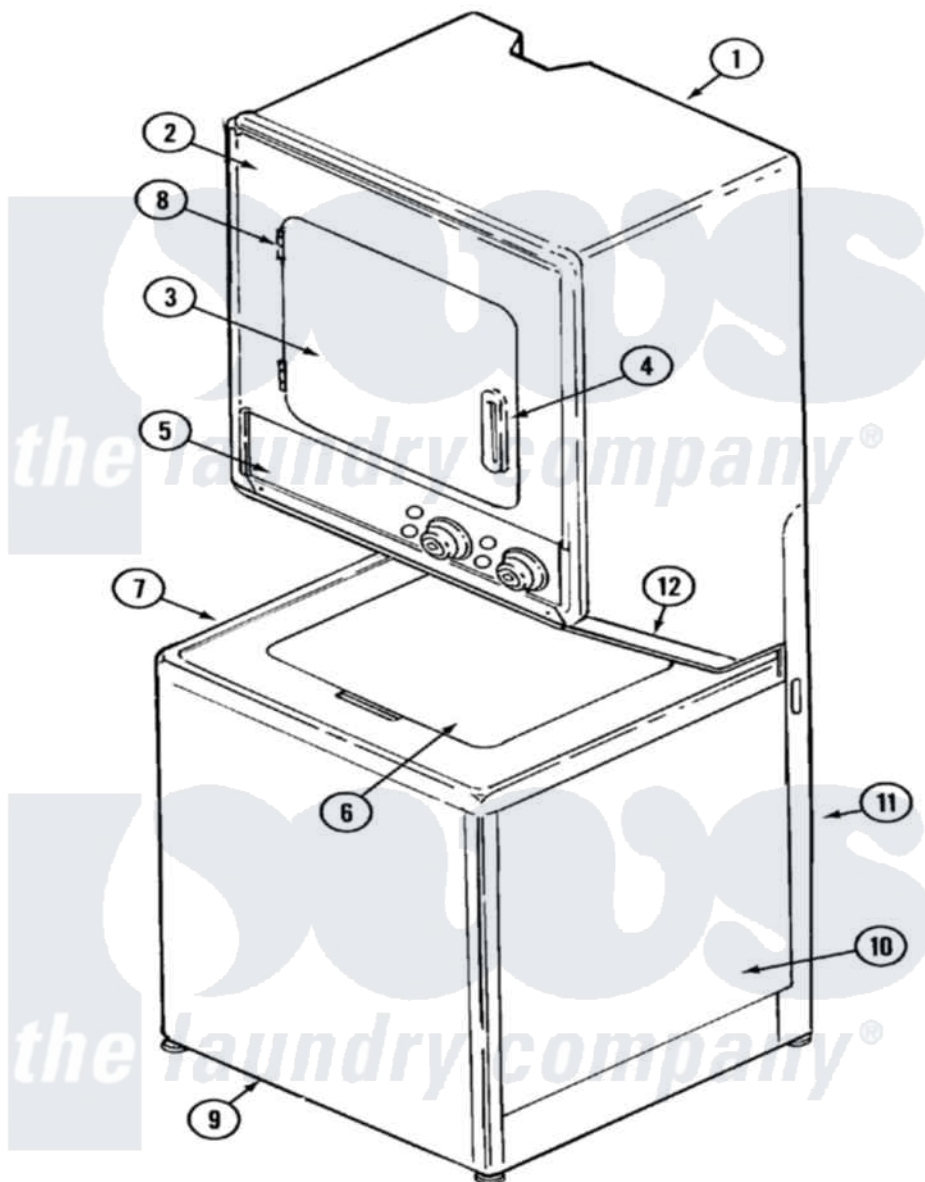

Maytag LSG7804AAL 07 - FRONT

Maytag Residential Maytag LSG7804AAL Stacked Washer and Dryer Parts Parts Diagram 07 - FRONT
 Click on the part number to view part

Item	Original Part Number	Replaced By	Status	Part Description
1	308055L		Not Available	CABINET (ALM)
2	33001190	33002366		Panel- FRO
"	33001486	98008544		Screw
3	314475L			Panel, Outer Door
4	314476		Not Available	HANDLE, DOOR
5	33001008		Not Available	PANEL, CONTROL (BLK)
6	22001081		Not Available	LID (ALM)---NA
7	22001063	22002646		Cover, Top
8	33001230			Hinge, Door
9	207205L	22002651		Panel, Front
10	22001067		Not Available	CABINET (ALM)
11	306110L	33002516		Stand, Dryer
12	33001051	33002365		Panel- Acc
13	33001289			Manual, Use And Care
"	16002032			Manual, Service-No Refund
"	16000327		Not Available	GUIDE, QUICK REF. - MAYTAG