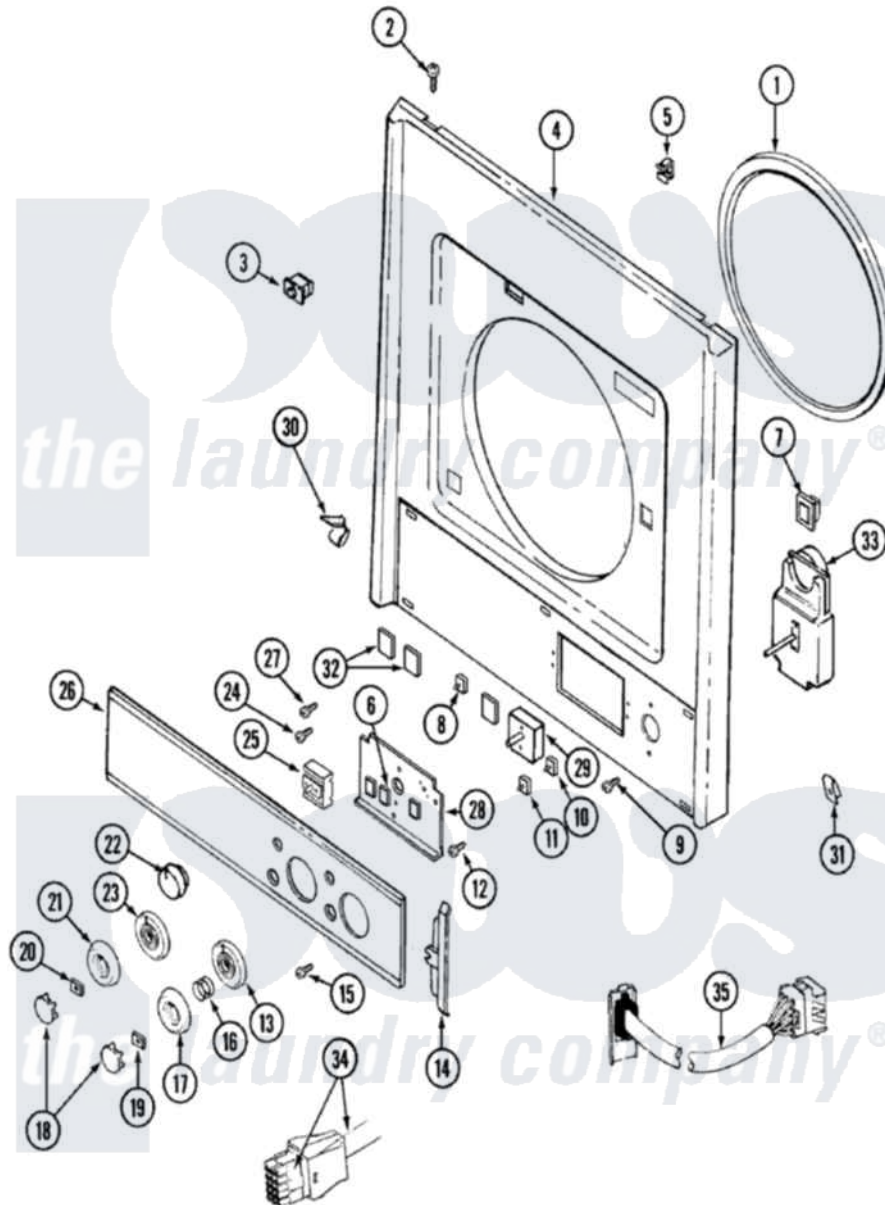

# Maytag LSG7804AAL 08 - FRONT PANEL & CONTROL PANEL

Maytag Residential Maytag LSG7804AAL Stacked Washer and Dryer Parts Parts Diagram 08 - FRONT PANEL & CONTROL PANEL

[Click on the part number to view part](#)

Item	Original Part Number	Replaced By	Status	Part Description
1	<a href="#">314286</a>			Seal For Front Panel
2	<a href="#">212277</a>			Screw, No.8 X 1/2 Inch
3	33001509	<a href="#">W10169313</a>		Switch-Dor
"	Y305753	<a href="#">W10169313</a>		Switch-Dor
4	33001486	<a href="#">98008544</a>		Screw
"	33001190	<a href="#">33002366</a>		Panel- FRO
5	<a href="#">Y310376</a>			Clip, Door Switch Harness
6	<a href="#">315287</a>			Bumper Small
7	Y304578	<a href="#">LA-1003</a>		Door Catch Kit
8	<a href="#">308017</a>			Switch, Dryer Temperature
9	216042	<a href="#">22001627</a>		Screw
10	<a href="#">207782</a>			Switch, Water Temperature
11	<a href="#">22001188</a>			Switch, Rotary
12	211294	<a href="#">90767</a>		Screw, 8A X 3/8 HeX Washer Head Tapping
13	22001034		Not Available	KNOB, TIMER (BLK)