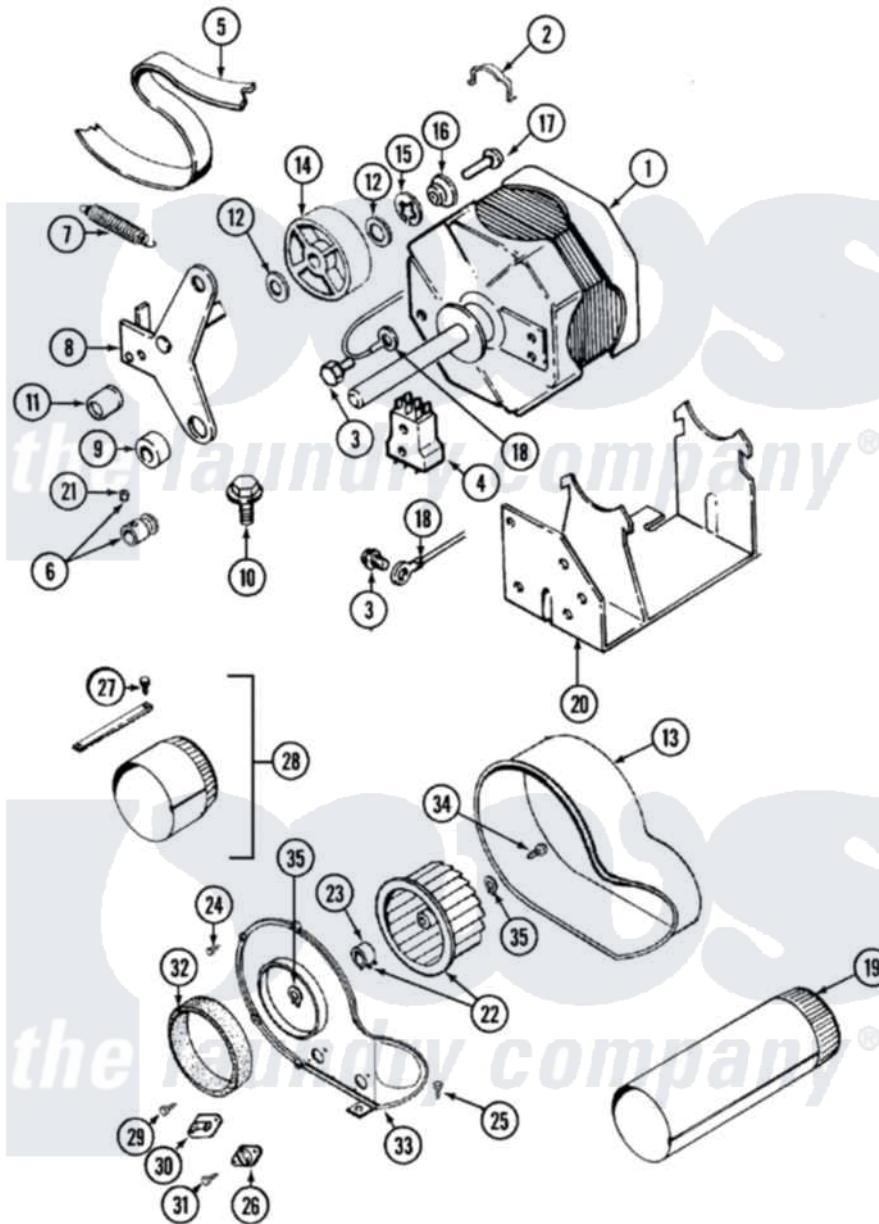

# Maytag LSG7804AAL 10 - MOTOR-DRYER & BLOWER

Maytag [Residential Maytag LSG7804AAL Stacked Washer and Dryer Parts](#) Parts Diagram 10 - MOTOR-DRYER & BLOWER

[Click on the part number to view part](#)

| Item | Original Part Number    | Replaced By               | Status        | Part Description  |
|------|-------------------------|---------------------------|---------------|---|
| 1    | 306055                  | <a href="#">W10411000</a> |               | Motor-Drve  |
| 2    | <a href="#">Y015825</a> |                           |               | Clip, Motor To Motor Support                                    |
| 3    | 910343                  | <a href="#">488234</a>    |               | Screw 8-32 X 1/4  |
| 4    | 306207                  |                           | Not Available | (PROD. No.303358-8 & No.303358-9)                               |
| "    | Y303877                 |                           | Not Available | SWITCH, MOTOR EXTERNAL START No.303358-2, No.303358-4, 303358-7 |
| 5    | 314774                  | <a href="#">Y312959</a>   |               | Poly "V" Belt For Tumbler                                       |
| 6    | <a href="#">306099</a>  |                           |               | Motor Pulley With Set Screw                                     |
| 7    | <a href="#">314473</a>  |                           |               | Spring For Idler  |
| 8    | Y303363                 | <a href="#">6-3033630</a> |               | Idler Arm   |
| 9    | <a href="#">314457</a>  |                           |               | Spacer For Idler Arm  |
| 10   | <a href="#">Y313561</a> |                           |               | Screw---NA  |
| 11   | Y312057                 | <a href="#">910624</a>    |               | Screw   |
| "    | <a href="#">314456</a>  |                           |               | Spacer  |
| 12   | <a href="#">Y312527</a> |                           |               | Washer, Idler Shaft   |