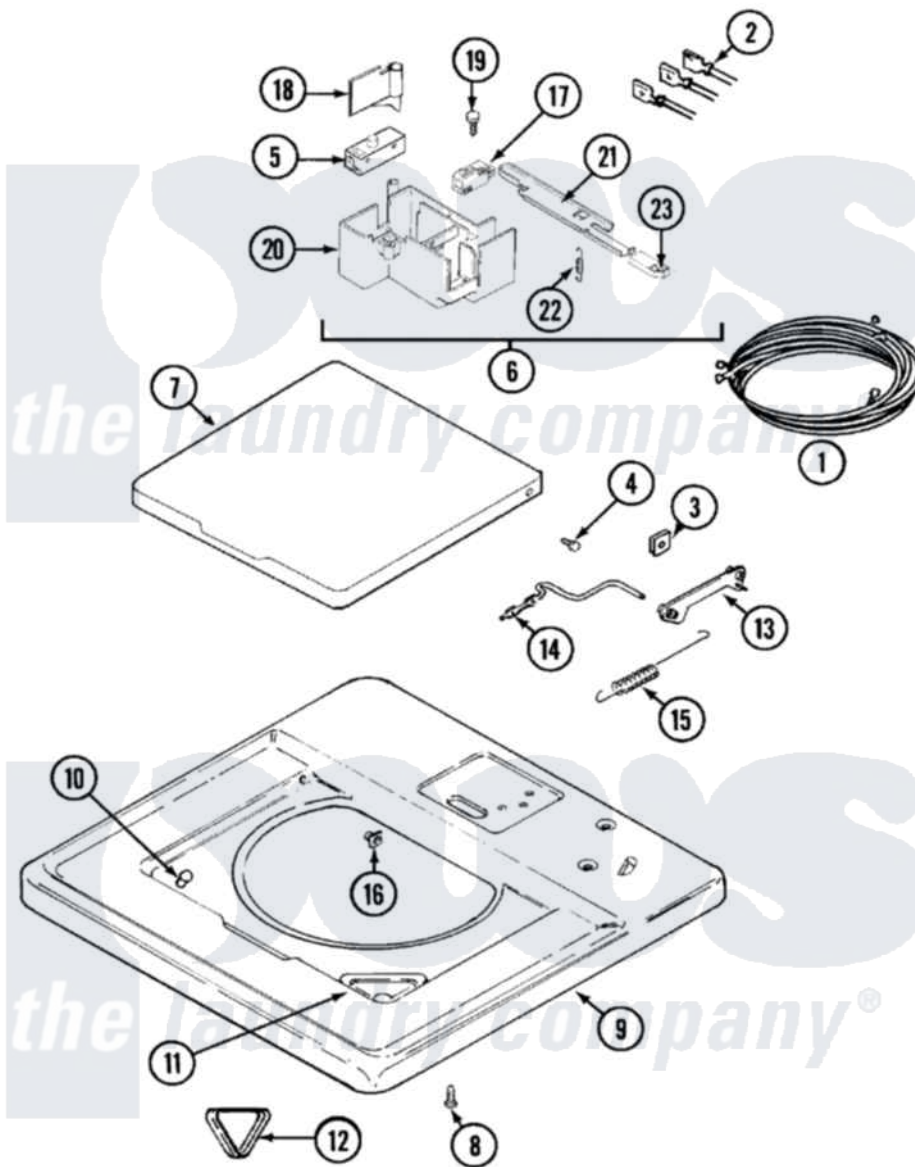

Maytag LSG7804AAL 11 - TOP & LID

Maytag [Residential Maytag LSG7804AAL Stacked Washer and Dryer Parts](#) Parts Diagram 11 - TOP & LID
 Click on the part number to view part

Item	Original Part Number	Replaced By	Status	Part Description
1	22001432			Wire Harness
"	22001429			Wire Harness, Main
"	208774		Not Available	WIRE HARNESS (UPR)
"	208776		Not Available	WIRE HARNESS (LOWER)
2	22001443			Harness, Wire
"	208781			Wire Harness, Lid Switch
3	22001194			Clip, Spring
4	22001001			Screw
5	208823			Pc Switch, Lid
6	22001251	12001513		Switch-Lid
"	22001444	12001513		Switch-Lid
7	22001081		Not Available	LID (ALM)---NA
8	214354			Screw, Top Cover To Cabnt.
9	22001063	22002646		Cover, Top
10	212716			Bumper, Lid
11	22001200	22001008		Cup, Bleach

12	215374	Not Available	GASKET FOR BLEACH CUP
13	22001189		Rod, Restraint
14	22001208		Rod, Counter Balance
15	Y216184		Spring, Counter Balance
16	22001193		Bearing, Counter Balance
17	207166		Switch, Check
18	22001283		Trigger
19	215537		Screw
"	22001183		Screw
20	22001285		Holder, Switch
21	22001286		Switch, Arm
22	22001287		Spring, Switch
23	22001250		Glide, Switch Arm