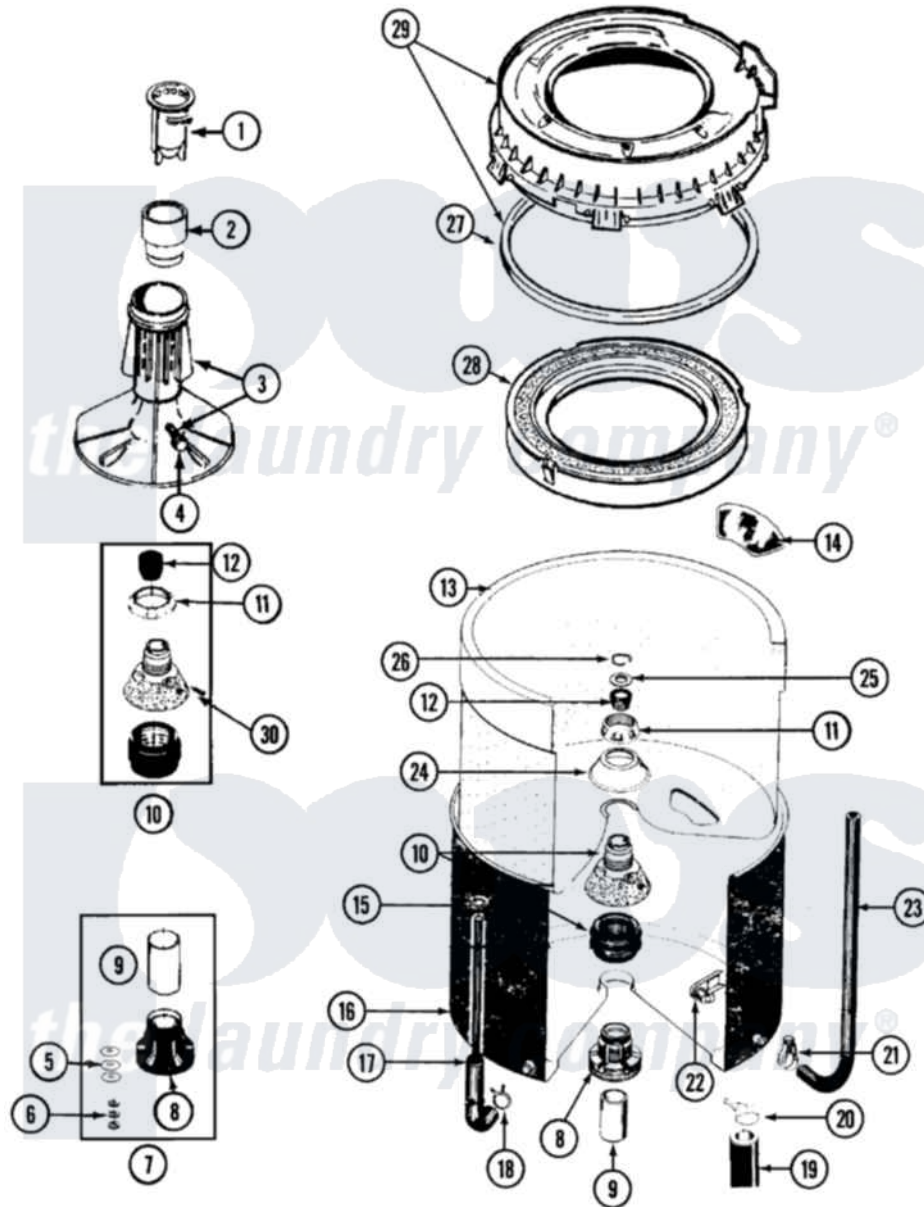

Maytag LSG7804AAL 13 - TUB

Maytag Residential Maytag LSG7804AAL Stacked Washer and Dryer Parts Parts Diagram 13 - TUB
 Click on the part number to view part

Item	Original Part Number	Replaced By	Status	Part Description
1	22001294			Cup, Dispensing
2	22001295			Housing, Dispenser
3	207538			Agitator W/Lock Screw
4	206478		Not Available	SCREW & WASHER FOR AGITATOR
5	211100			Washer, Outer Tub
6	Y054867			Washer, Lock
7	204013	6-2040130		Tub Bearin
8	200824	6-2040130		Tub Bearin
9	211130			Bearing Liner, Tub Bearing
10	204012	6-2095720		Mounting S
11	211047	6-2110472		Nut- Clamp
12	Y0A4298	6-0A57420		Seal- Agitator
13	22001140	Y2201881		Tub, Inner Short White SP
14	207219			Filter, Self-Cleaning
15	410296	596669		Clamp, Manifold
16	22001116		Not Available	TUB, OUTER (STACK)

17	22001073	22001616	Tube, Air
18	211641		Clamp, 1-1/16"
19	213045		Hose, Outer Tub Part Not Used
20	201011	285655	Clamp, Hose
21	205161	489503	Clamp
22	214434		Spout, Deflector
23	214495		Tube, Inlet To Tub
24	211210		Washer, Clamping Nut
25	Y015666		Washer, Retaining -
26	Y015667		Retaining Ring
27	22001007		Gasket, Cover To Tub
28	22001142		Ring, Balance
29	22001299		Tub Cover And Gasket Assembly
30	211618	22001423	Set Screw, Mounting Stem