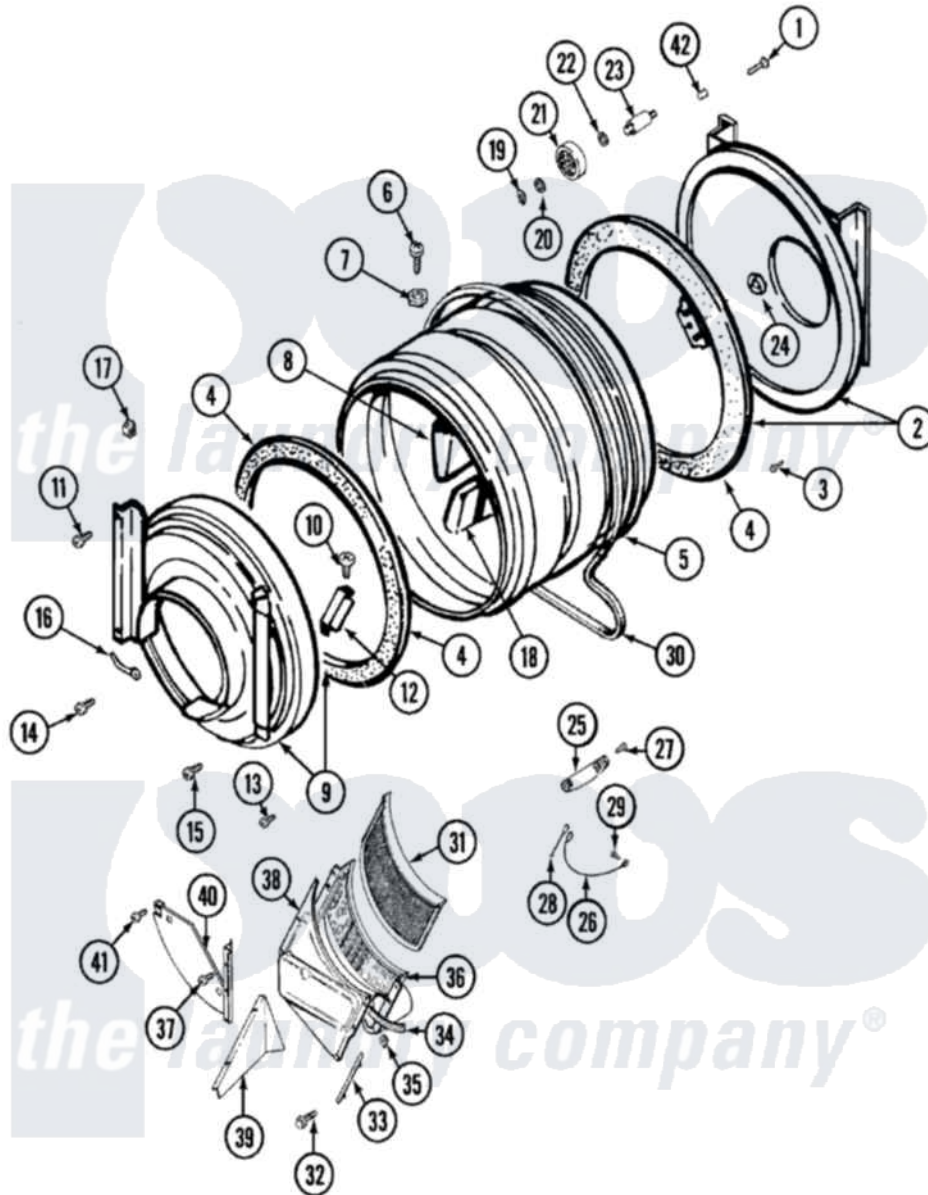

# Maytag LSG7804AAL 14 - TUMBLER

Maytag Residential Maytag LSG7804AAL Stacked Washer and Dryer Parts Parts Diagram 14 - TUMBLER  
 Click on the part number to view part

Item	Original Part Number	Replaced By	Status	Part Description
1	Y310632	<a href="#">1163839</a>		Screw
2	<a href="#">33001106</a>			Back, Tumbler
3	211294	<a href="#">90767</a>		Screw, 8A X 3/8 HeX Washer Head Tapping
4	<a href="#">314820</a>			Seal, Tumbler
5	<a href="#">33001177</a>			Tumbler
6	<a href="#">Y310759</a>			Screw, Tumbler Baffles
7	<a href="#">314158</a>			Washer, Baffle To Tumbler
8	<a href="#">33001014</a>			Baffle
9	<a href="#">33001107</a>			Front, Tumbler
10	<a href="#">210720</a>			Rivet, Bearing To Tumbler Frnt
11	<a href="#">Y313561</a>			Screw---NA
12	<a href="#">306508</a>			Tumbler Bearing Kit ---W
13	Y314110	<a href="#">33002917</a>		Screw, No.10-16
14	910343	<a href="#">488234</a>		Screw 8-32 X 1/4
15	Y310632	<a href="#">1163839</a>		Screw
16	<a href="#">901220</a>			Ground Wire