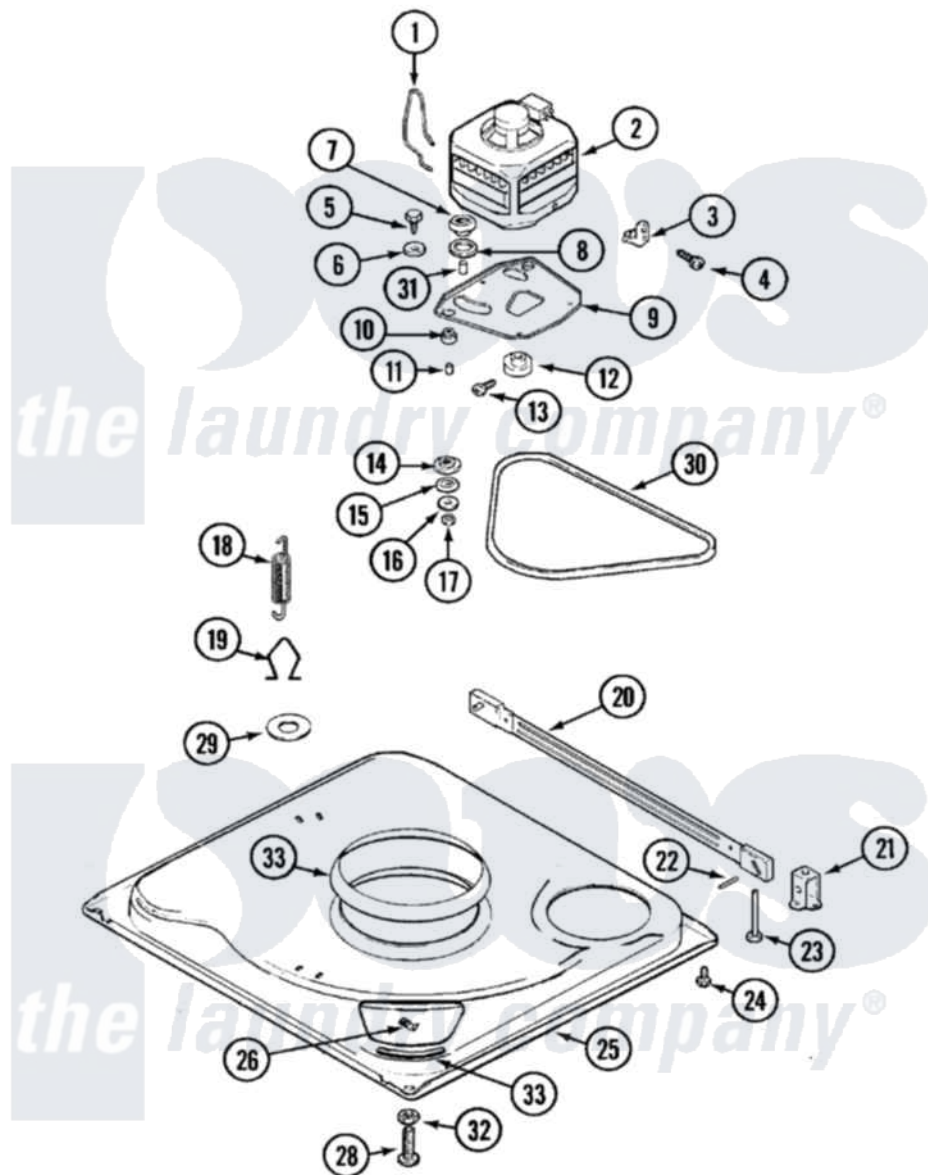

Maytag LSG7804AAM 01 - BASE (LSG7804AAM & ABM)

Maytag Residential Maytag LSG7804AAM Stacked Washer and Dryer Parts Parts Diagram 01 - BASE (LSG7804AAM & ABM)

[Click on the part number to view part](#)

Item	Original Part Number	Replaced By	Status	Part Description
1	Y302699	22003428		Leg, Adjustable
2	22001172	22002150		Base
3	Y015627			Screw- Hex
4	205254	W10175938		Bolt
"	200744	W10175939		Bolt
5	213053			Brace, Tub Part Not Used
6	22001300			Spring, Centering
7	203725			Damper W/Bolt And Clip
8	203956			Damper Pad Kit
9	213073			Washer, Double Brace
10	215365	22001448		Hose, Pump
11	216416			Bolt, Eye/Centering Spring
12	901220			Ground Wire
13	213045			Hose, Outer Tub Part Not Used
14	202574	3367052		Clamp, Hose

15	202574	3367052	Clamp, Hose
16	Y311426	3400029	Nut, Adapter Plate
17	22001301		Mount, Motor Lower-Assembly
18	200816	6-2008160	Pulley- MO
19	201805	12002351	Motor-Drve
20	211028	22001586	Deflector, Water
21	911852	486009	Lockwasher
22	206505		Not Available PROD. No.201664-15, & No.205463-3.
"	205132		Not Available SWITCH, MOTOR EXTERNAL START No.201664-14,205463- 4 & 201800-4
23	215098		Shield, Motor
24	Y052734		Nut, Carrage Bolts And Bracket
25	Y052785		Nut, Brace To Damper
26	210385		Lock Nut For Adjustable Leg
27	211949		Nut, Adjustment Eyebolt
28	202203	6-2022030	Pump As Pa
29	204998	205000	Roller And Spring Kit 4+Spr
30	212979		Not Available WASHER, TUB BRACE
31	210684		Foot, Adjustable Leg
32	Y015408	22003235	Screw, Bearing Insert
33	912365	3370225	Screw
34	211880		Screw, HeX Head No.10 X 1/2 Inc
35	213121	3400111	Screw, 12-14 X 5/8
36	Y053241		Set Screw, Motor Pulley
37	205000		Roller And Spring Kit 4+Spr
38	206707	6-2097750	Trans Dee
39	214956		Motor Mount Assembly
40	Y054867		Washer, Lock
41	211100		Washer, Outer Tub
42	315471	22003298	Retainer, Wire