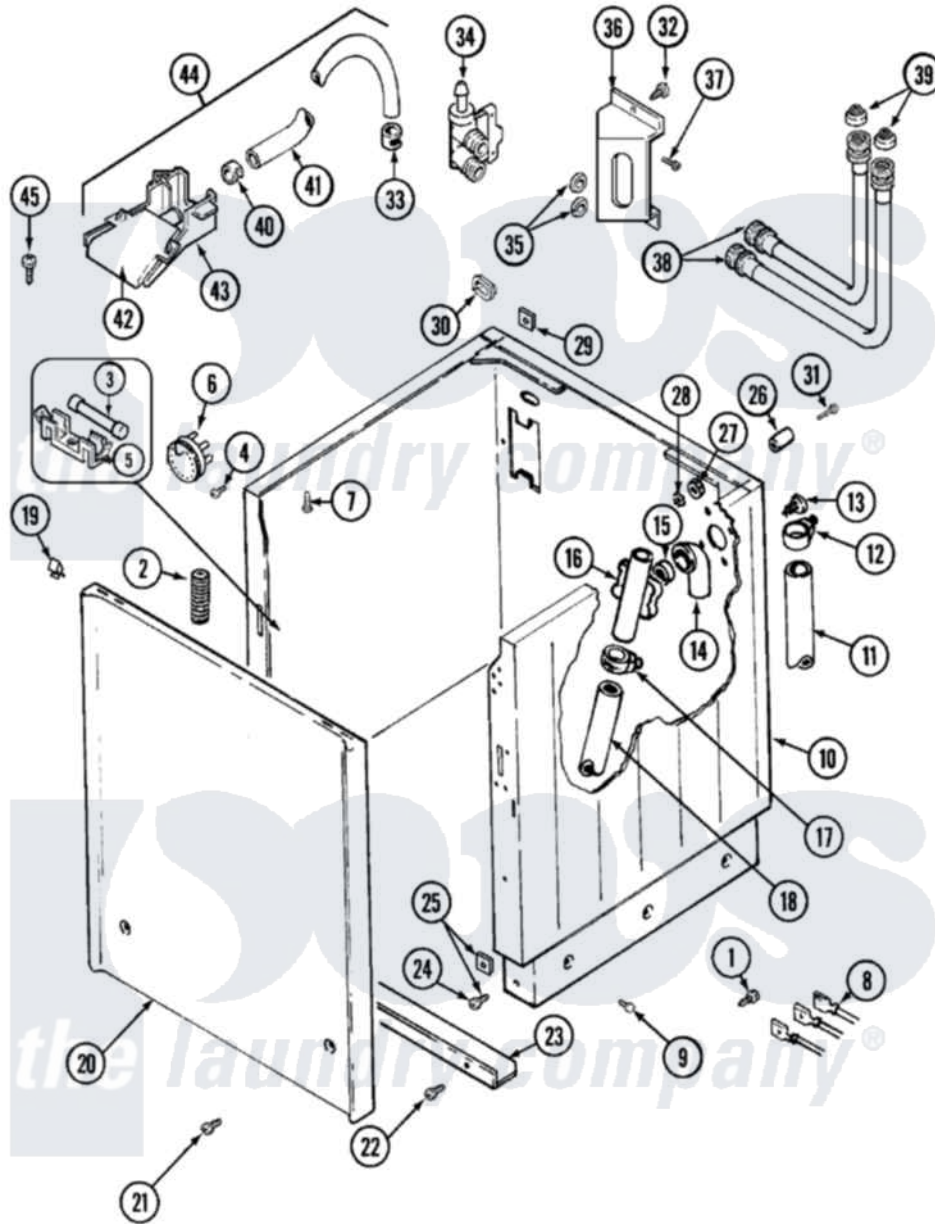

Maytag LSG7804AAM 02 - CABINET (LSG7804AAM & ABM)

Maytag Residential Maytag LSG7804AAM Stacked Washer and Dryer Parts Parts Diagram 02 - CABINET (LSG7804AAM & ABM)

[Click on the part number to view part](#)

Item	Original Part Number	Replaced By	Status	Part Description
1	Y251119	3177991		Screw
2	211149			Clip, Capacitor
"	Y200832			Capacitor
3	W10124350		Not Available	NOT REQUIRED PART OR SEE NOTE NOT REPLACEABLE (MUST ORDER LID SWITCH ASSY. COMPLETE. REFER TO TOP & LID SECTION FOR CORRECT PART NO.)
4	210720			Rivet, Bearing To Tumbler Frnt
5	207167			Block, Fuse
6	22004231	12002304		Switch-WL
"	207787	12002304		Switch-WL
"	208783			Wire Jumper
7	214354			Screw, Top Cover To Cabnt.
8	22001429			Wire Harness, Main
9	213007			Xfor Cabinet See Cabinet,