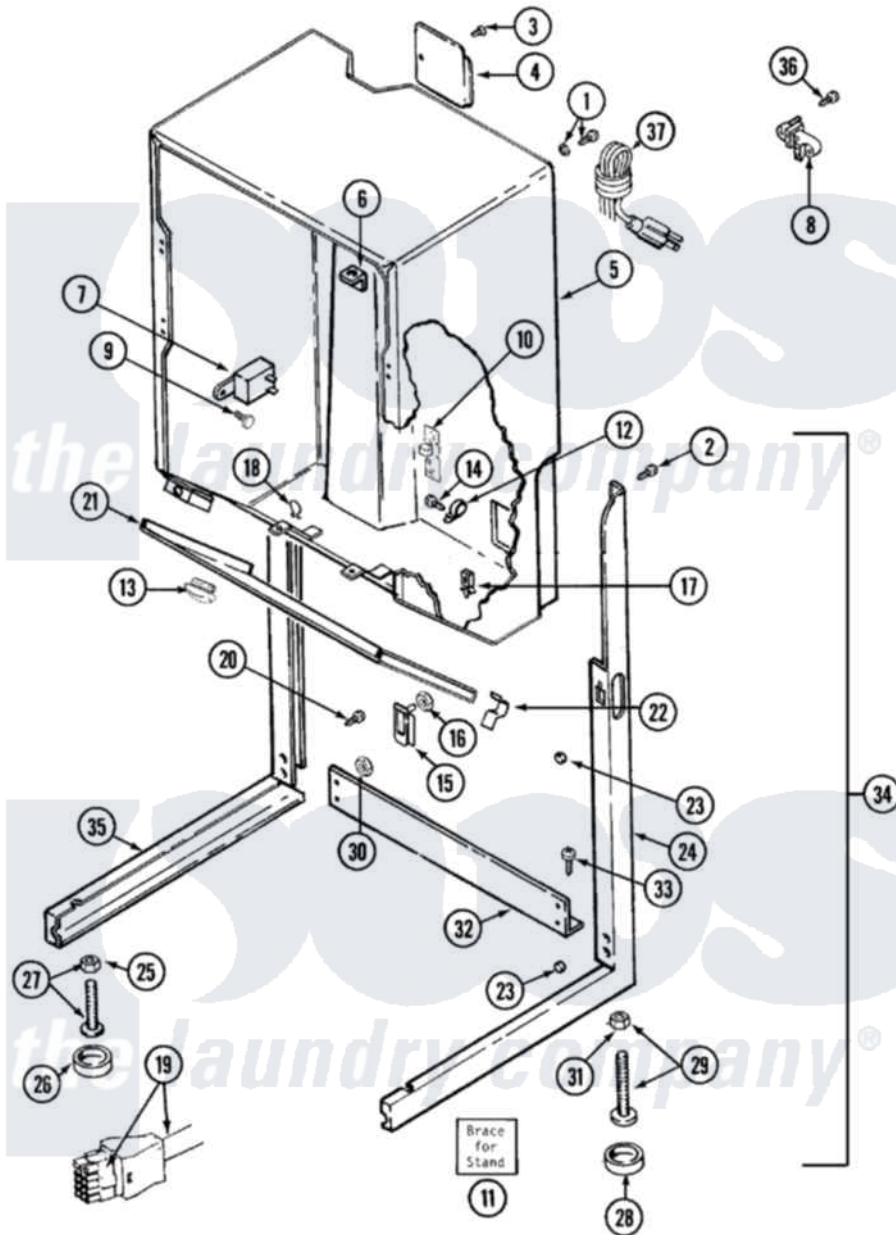

Maytag LSG7804AAM 03 - CABINET-DRYER (LSG7804AAM & ABM)

Maytag Residential Maytag LSG7804AAM Stacked Washer and Dryer Parts Diagram 03 - CABINET-DRYER (LSG7804AAM & ABM)

[Click on the part number to view part](#)

Item	Original Part Number	Replaced By	Status	Part Description
1	303846	22003781		Screw, Ground Strap
2	314663	214354		Screw, Top Cover To Cabnt.
3	Y313561			Screw----NA
4	314470		Not Available	COVER, TERMINAL
5	308055L		Not Available	CABINET (ALM)
6	312548			Fastener-Access Panel To CA
7	Y308205	33001623		Buzzer, Non-Adjustable
8	33001309			Block, Terminal
9	211168	W10139210		Screw, 8-18 X 5/16
10	33001212			Board, Control-Moisture Sensor
11	306128		Not Available	BRACE FOR STAND-ACCESSORY
12	315264	74006784		Clip, Harness
13	22001195	22002595		Bumper
14	Y310632	1163839		Screw

15	314489		Guide, Pin
16	214872		Palnut, End Cap Note: Nut, Lamp Holder
17	Y313262	W10116752	Retainer-
18	315471	22003298	Retainer, Wire
19	22001429		Wire Harness, Main
"	33001369		Wire Harness, Dryer
"	33001554		Harness, Wire
20	314477		Screw, Access Panel
21	33001051	33002365	Panel- Acc
"	33001130		Shield, Reflective
22	314482		Fastener, Spring
23	314498		Pad, Dryer Leg
24	33001294	33002361	Leg Assembly ----NA
25	Y052740	62739	Nut, Lock
26	Y314137		Foot, Rubber
27	Y305086		Adjustable Leg And Nut
28	210684		Foot, Adjustable Leg
29	Y302699	22003428	Leg, Adjustable
30	Y052721		Nut, Terminal Block Plate
31	210385		Lock Nut For Adjustable Leg
32	314499	Not Available	BRACE
33	214354		Screw, Top Cover To Cabnt.
34	306110L	33002516	Stand, Dryer
35	33001296	33002362	Leg Assembly ----NA
36	215954		Screw