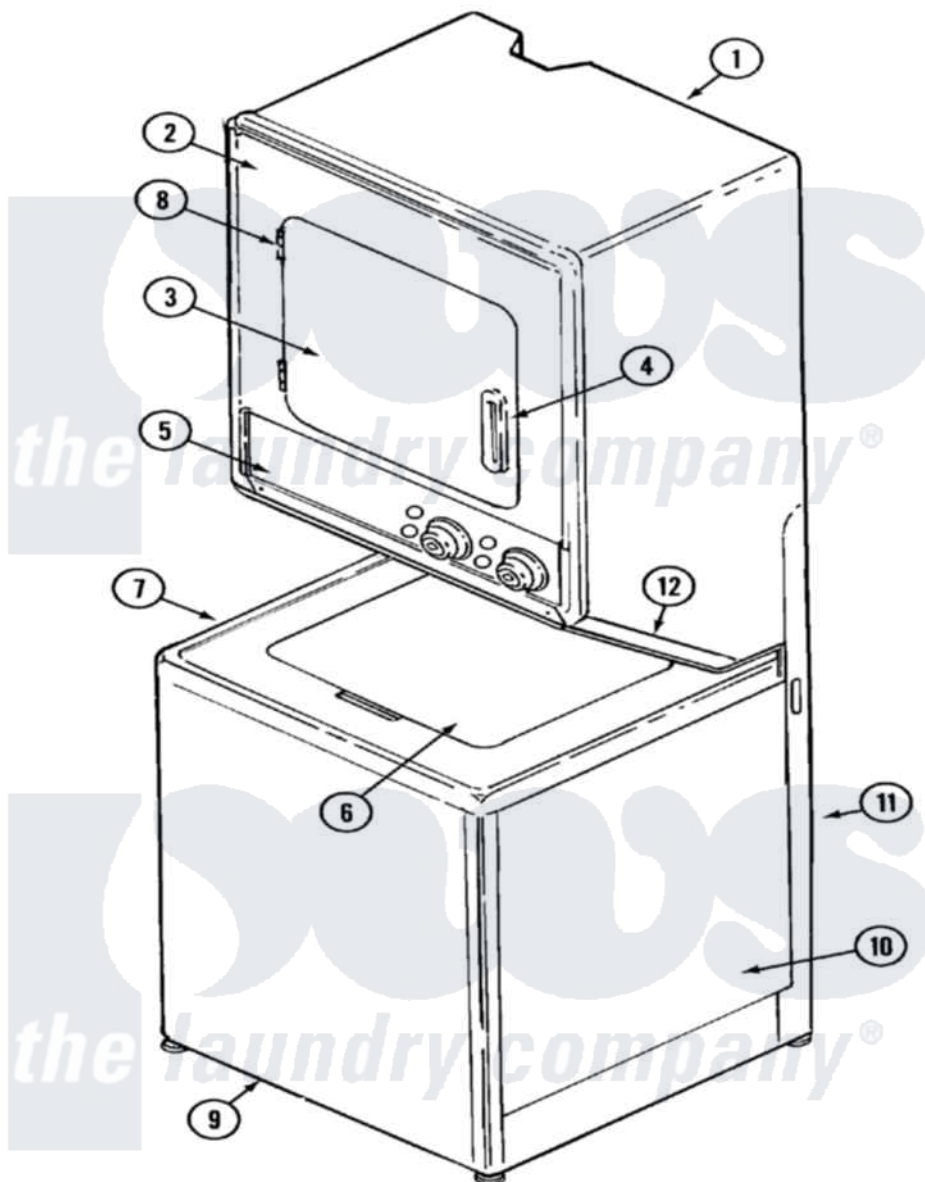

Maytag LSG7804AAM 06 - FRONT (LSG7804AAM & ABM)

Maytag Residential Maytag LSG7804AAM Stacked Washer and Dryer Parts Parts Diagram 06 - FRONT (LSG7804AAM & ABM)

Click on the part number to view part

Item	Original Part Number	Replaced By	Status	Part Description
1	308055L		Not Available	CABINET (ALM)
2	33001190	33002366		Panel- FRO
"	33001486	98008544		Screw
3	314475L			Panel, Outer Door
4	33001476	33002344		Handle, Door
5	33001477		Not Available	PANEL, CONTROL (ALM)
6	22001081		Not Available	LID (ALM)---NA
7	22001063	22002646		Cover, Top
8	33001230			Hinge, Door
9	207205L	22002651		Panel, Front
10	22001067		Not Available	CABINET (ALM)
11	306110L	33002516		Stand, Dryer
12	33001051	33002365		Panel- Acc
13	33001289			Manual, Use And Care
"	16002032			Manual, Service-No Refund
				GUIDE, QUICK REF