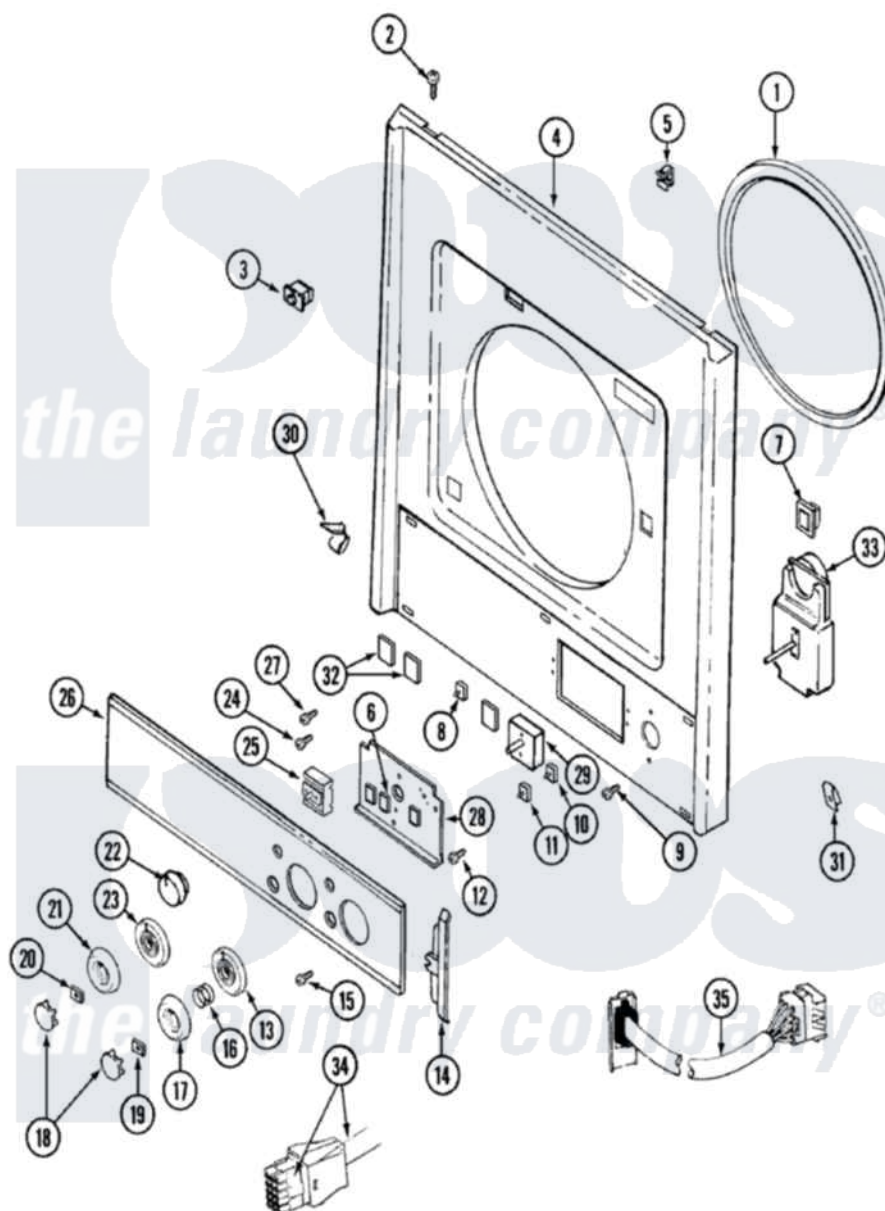

# Maytag LSG7804AAM 07 - FRONT PANEL & CONTROL PANEL (7804AA &AB)

Maytag [Residential Maytag LSG7804AAM Stacked Washer and Dryer Parts](#) Parts Diagram 07 - FRONT PANEL & CONTROL PANEL (7804AA &AB)  
 Click on the part number to view part

Item	Original Part Number	Replaced By	Status	Part Description
1	<a href="#">314286</a>			Seal For Front Panel
2	<a href="#">212277</a>			Screw, No.8 X 1/2 Inch
3	33001509	<a href="#">W10169313</a>		Switch-Dor
"	Y305753	<a href="#">W10169313</a>		Switch-Dor
4	33001486	<a href="#">98008544</a>		Screw
"	33001190	<a href="#">33002366</a>		Panel- FRO
5	<a href="#">Y310376</a>			Clip, Door Switch Harness
6	<a href="#">315287</a>			Bumper Small
7	Y304578	<a href="#">LA-1003</a>		Door Catch Kit
8	<a href="#">308017</a>			Switch, Dryer Temperature
9	216042	<a href="#">22001627</a>		Screw
10	<a href="#">207782</a>			Switch, Water Temperature
11	<a href="#">22001188</a>			Switch, Rotary
12	211294	<a href="#">90767</a>		Screw, 8A X 3/8 HeX Washer Head Tapping