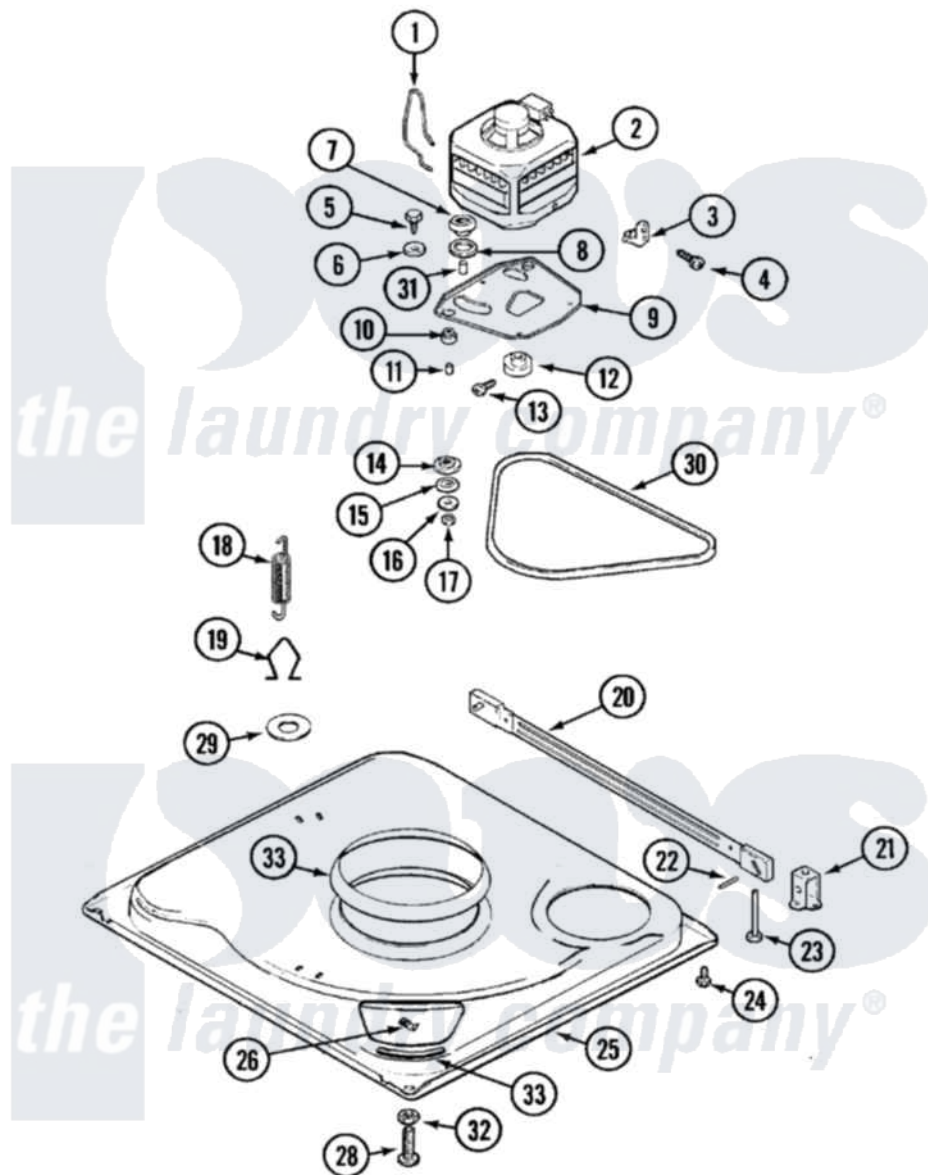

Maytag LSG7804ABE 01 - BASE

Maytag [Residential Maytag LSG7804ABE Stacked Washer and Dryer Parts](#) Parts Diagram 01 - BASE
 Click on the part number to view part

Item	Original Part Number	Replaced By	Status	Part Description
1	Y302699	22003428		Leg, Adjustable
2	201805	12002351		Motor-Drive
3	Y015627			Screw- Hex
4	205254	W10175938		Bolt
"	200744	W10175939		Bolt
5	213053			Brace, Tub Part Not Used
6	22001300			Spring, Centering
7	203725			Damper W/Bolt And Clip
8	203956			Damper Pad Kit
9	213073			Washer, Double Brace
10	215365	22001448		Hose, Pump
11	216416			Bolt, Eye/Centering Spring
13	213045			Hose, Outer Tub Part Not Used
14	202574	3367052		Clamp, Hose
15	202574	3367052		Clamp, Hose
16	Y311426	3400029		Nut, Adapter Plate

17	22001301		Mount, Motor Lower-Assembly
18	200816	6-2008160	Pulley- MO
19	22001172	22002150	Base
20	211028	22001586	Deflector, Water
21	911852	486009	Lockwasher
22	206505		Not Available PROD. No.201664-15, & No.205463-3.
"	205132		Not Available SWITCH, MOTOR EXTERNAL START No.201664-14,205463- 4 & 201800-4
23	215098		Shield, Motor
24	Y052734		Nut, Carrage Bolts And Bracket
25	Y052785		Nut, Brace To Damper
26	210385		Lock Nut For Adjustable Leg
27	211949		Nut, Adjustment Eyebolt
28	202203	6-2022030	Pump As Pa
29	204998	205000	Roller And Spring Kit 4+Spr
30	212979		Not Available WASHER, TUB BRACE
31	210684		Foot, Adjustable Leg
32	Y015408	22003235	Screw, Bearing Insert
33	912365	3370225	Screw
34	211880		Screw, HeX Head No.10 X 1/2 Inc
35	213121	3400111	Screw, 12-14 X 5/8
36	Y053241		Set Screw, Motor Pulley
37	205000		Roller And Spring Kit 4+Spr
38	206707	6-2097750	Trans Dee
39	214956		Motor Mount Assembly
40	Y054867		Washer, Lock
41	211100		Washer, Outer Tub
42	315471	22003298	Retainer, Wire