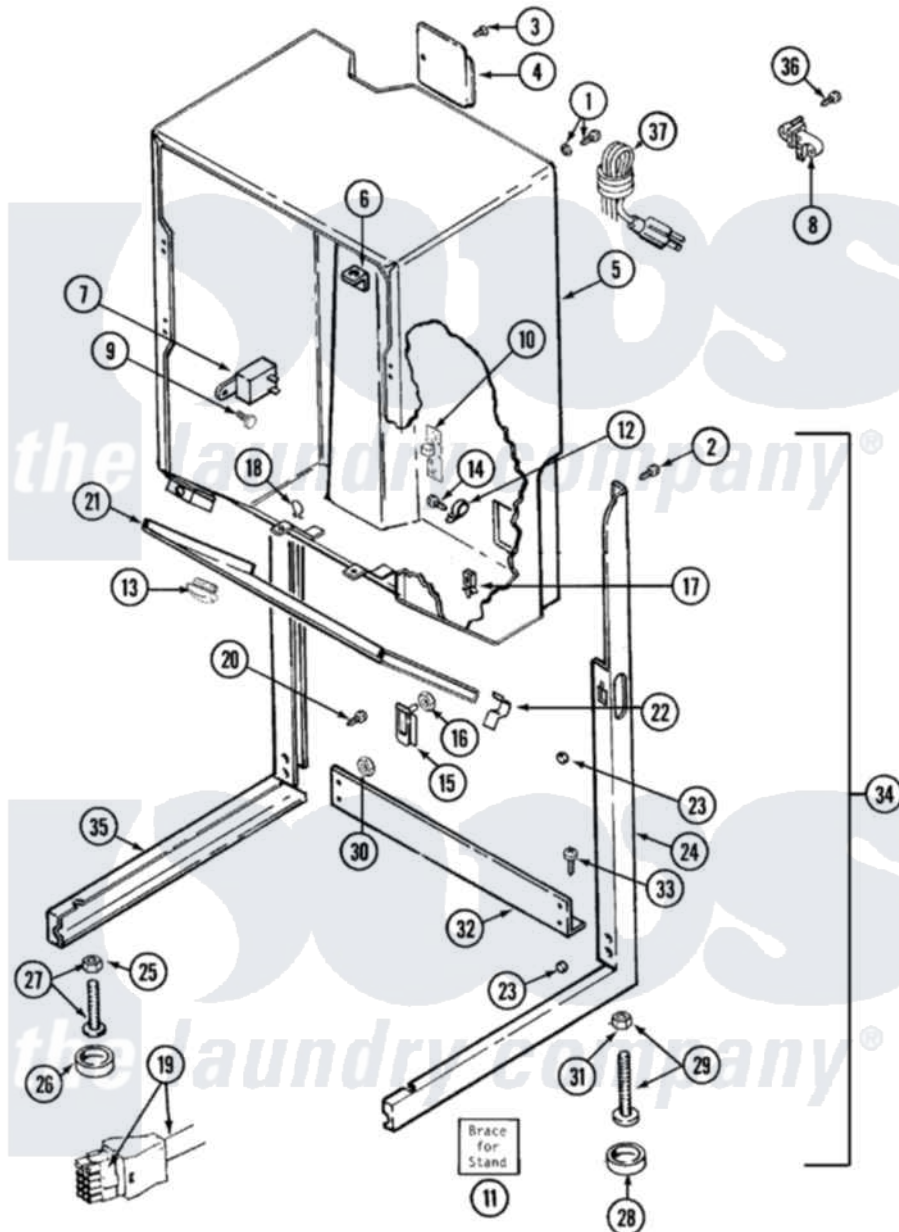

Maytag LSG7804ABE 03 - CABINET-DRYER

Maytag Residential Maytag LSG7804ABE Stacked Washer and Dryer Parts Parts Diagram 03 - CABINET-DRYER
 Click on the part number to view part

Item	Original Part Number	Replaced By	Status	Part Description
1	303846	22003781		Screw, Ground Strap
2	314663	214354		Screw, Top Cover To Cabnt.
3	Y313561			Screw---NA
4	314470		Not Available	COVER, TERMINAL
5	308055			Cabinet
6	312548			Fastener-Access Panel To CA
7	Y308205	33001623		Buzzer, Non-Adjustable
8	33001309			Block, Terminal
9	211168	W10139210		Screw, 8-18 X 5/16
10	33001212			Board, Control-Moisture Sensor
11	306128		Not Available	BRACE FOR STAND-ACCESSORY
12	315264	74006784		Clip, Harness
13	22001010			Bumper
14	Y310632	1163839		Screw
15	314489			Guide, Pin

16	214872		Palnut, End Cap Note: Nut, Lamp Holder
17	Y313262	W10116752	Retainer-
18	315471	22003298	Retainer, Wire
19	33001554		Harness, Wire
"	33001369		Wire Harness, Dryer
"	22001428	Not Available	WIRE HARNESS, MAIN (UPR)
"	22001271		Harness, Wire
"	33001043		Wire Harness, Dryer
20	314477		Screw, Access Panel
21	33001130		Shield, Reflective
"	33001050		Panel, Access
22	314482		Fastener, Spring
23	314498		Pad, Dryer Leg
24	33001293	Not Available	LEG ASSY. (RT-WHT)
25	Y052740	62739	Nut, Lock
26	Y314137		Foot, Rubber
27	Y305086		Adjustable Leg And Nut
28	210684		Foot, Adjustable Leg
29	Y302699	22003428	Leg, Adjustable
30	Y052721		Nut, Terminal Block Plate
31	210385		Lock Nut For Adjustable Leg
32	314499	Not Available	BRACE
33	214354		Screw, Top Cover To Cabnt.
34	Y306110		Stand, Dryer
35	33001295	Not Available	LEG ASSY. (LT-WHT)
36	215954		Screw
37	33001308	Not Available	CORD, POWER