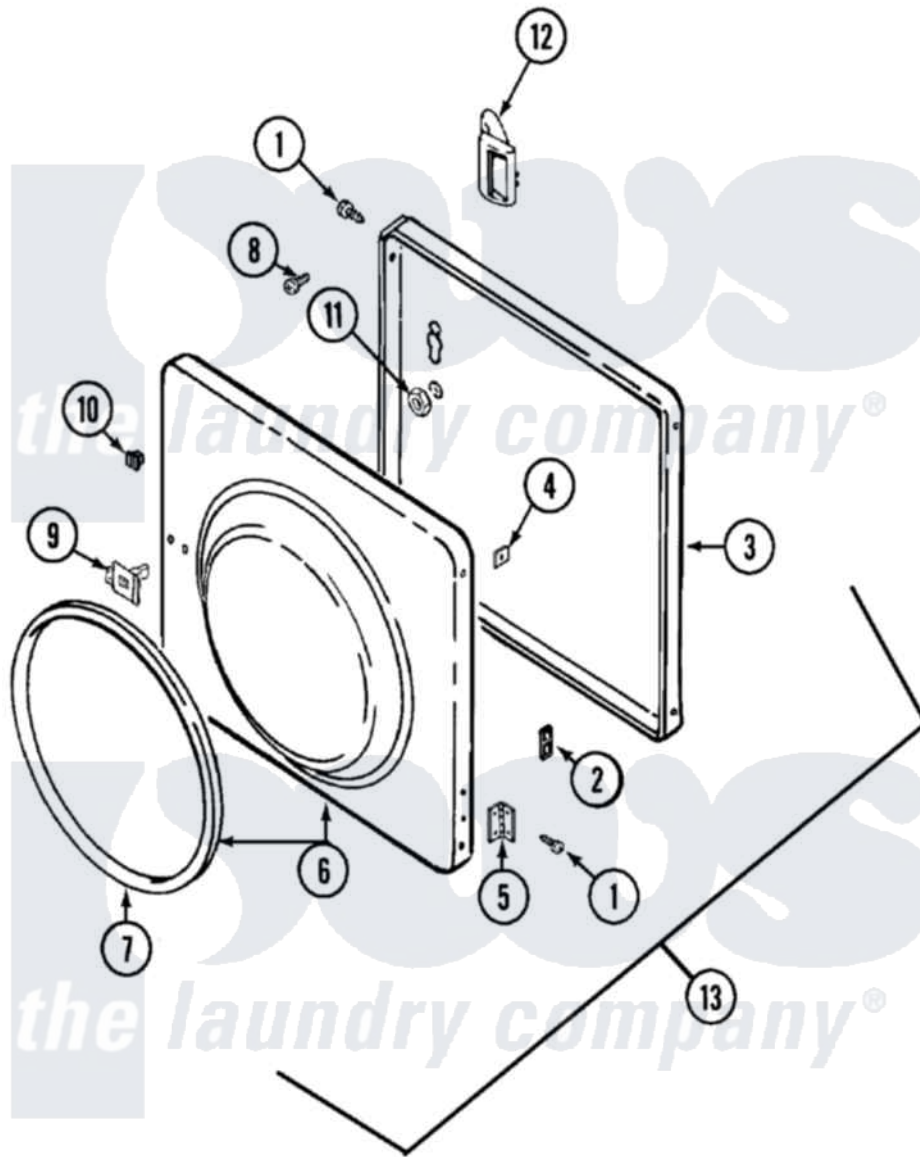

Maytag LSG7804ABE 05 - DOOR

Maytag Residential Maytag LSG7804ABE Stacked Washer and Dryer Parts Parts Diagram 05 - DOOR
 Click on the part number to view part

Item	Original Part Number	Replaced By	Status	Part Description
1	Y314062			Screw, Door Hinge And Panel
2	33001222			Speednut, Twin
"	33001221	22001817		Sheet, Sound Damper
"	Y313907			Fastener, Twin
3	314475			Panel, Outer Door
4	Y313910			Clip, Door Liner To Outer Panel
5	33001230			Hinge, Door
6	33001002			Door, Inner
7	33001005			Seal, Door
8	312960	489355		Screw, 8 X 1/2
9	Y304578	LA-1003		Door Catch Kit
10	Y313911			Door Strike Retainer
11	214872			Palnut, End Cap Note: Nut, Lamp Holder
12	315425		Not Available	HANDLE, DOOR
13	33001111			Door, Complete