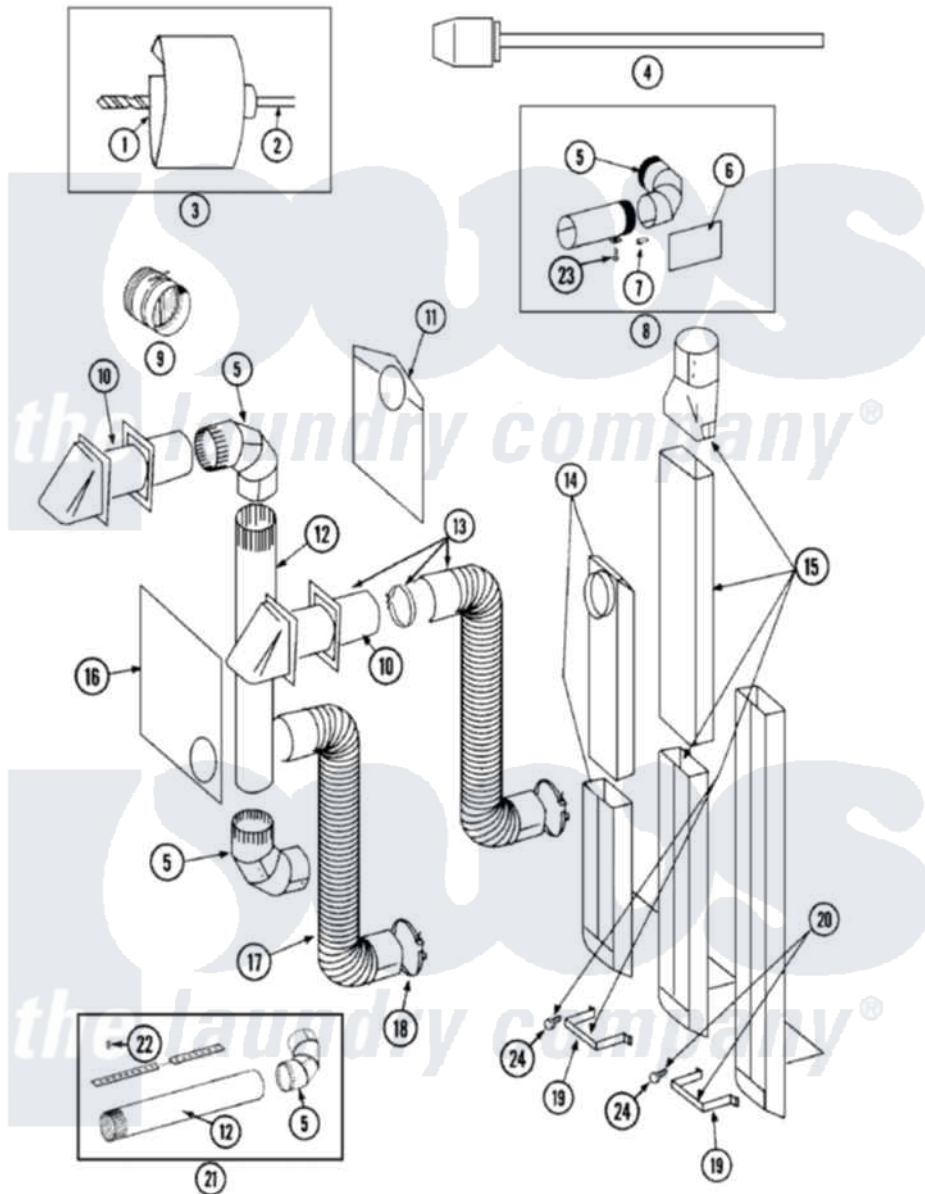

Maytag LSG7804ABE 06 - DUCTING

Maytag Residential Maytag LSG7804ABE Stacked Washer and Dryer Parts Diagram 06 - DUCTING
 Click on the part number to view part

Item	Original Part Number	Replaced By	Status	Part Description
1	038179		Not Available	BLADE, SAW
2	038180		Not Available	REPLACEMENT DRILL
3	038766		Not Available	HOLE SAW W/DRILL BIT
4	038767			Extension Chuck, Drill
5	Y059131			Elbow, Venting
6	312302			Insulation, Exhaust Duct Kit
7	213323			Fastener, Exhaust Duct Kit
8	Y304652			Exhaust Duct Kit
9	059146		Not Available	DAMPER, BACK DRAFT
10	Y059129	4396007RW		Vent Hood
11	311353		Not Available	BAG, LINT (DACRON)
12	Y059130			Pipe, Venting
13	Y059143			Flexible Vent Kit
14	Y059135			Vent Duct Assembly
15	059144		Not Available	RECTANGULAR VENT KIT
16	Y059134			PLATE, ALUM. WINDOW (15``X20``)

17	Y304353	4396010RP	6ft Scvent
18	Y304630		Clamp, Flexible Duct
19	313272		Bracket, Exhaust Deflector
20	303736	Not Available	EXHAUST DEFLECTOR KIT
21	306399	Not Available	EXHAUST DEFLECTOR KIT
22	Y251119	3177991	Screw
23	211294	90767	Screw, 8A X 3/8 HeX Washer Head Tapping
24	211294	90767	Screw, 8A X 3/8 HeX Washer Head Tapping