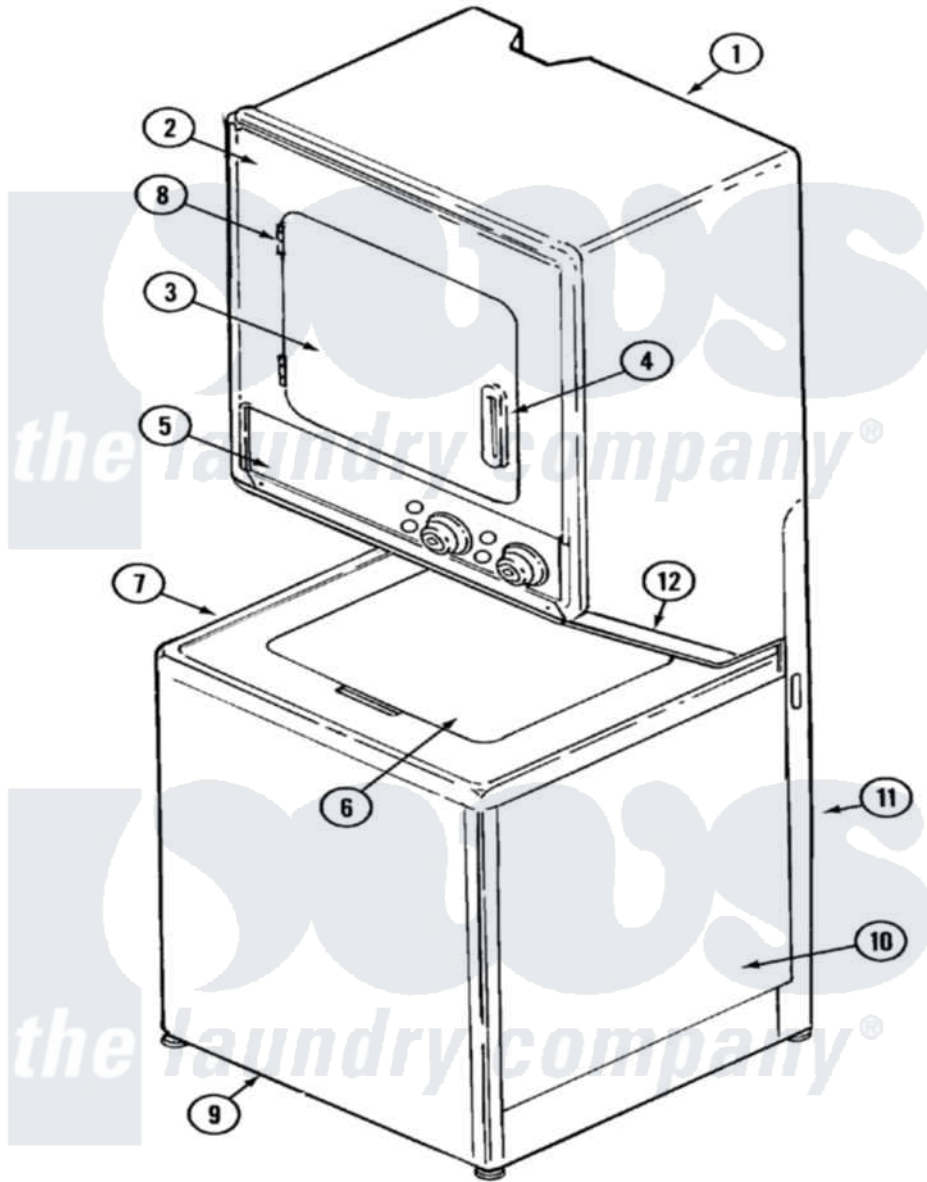

# Maytag LSG7804ABE 07 - FRONT

Maytag Residential Maytag LSG7804ABE Stacked Washer and Dryer Parts Parts Diagram 07 - FRONT  
 Click on the part number to view part

Item	Original Part Number	Replaced By	Status	Part Description
1	<a href="#">308055</a>			Cabinet
2	33001486	<a href="#">98008544</a>		Screw
"	<a href="#">33001191</a>			Panel, Front
3	<a href="#">314475</a>			Panel, Outer Door
4	315425		Not Available	HANDLE, DOOR
5	33001007		Not Available	PANEL, CONTROL (WHT)
6	22001368		Not Available	LID W/LEGEND (CANADA-WHT)
7	22001064		Not Available	COVER, TOP (WHT)
8	<a href="#">33001230</a>			Hinge, Door
9	<a href="#">207205</a>			Panel, Front
10	22001065	<a href="#">22002133</a>		Cabinet
11	<a href="#">Y306110</a>			Stand, Dryer
12	<a href="#">33001050</a>			Panel, Access
13	<a href="#">33001289</a>			Manual, Use And Care
"	33001307		Not Available	MANUAL, USE & CARE (FRENCH)