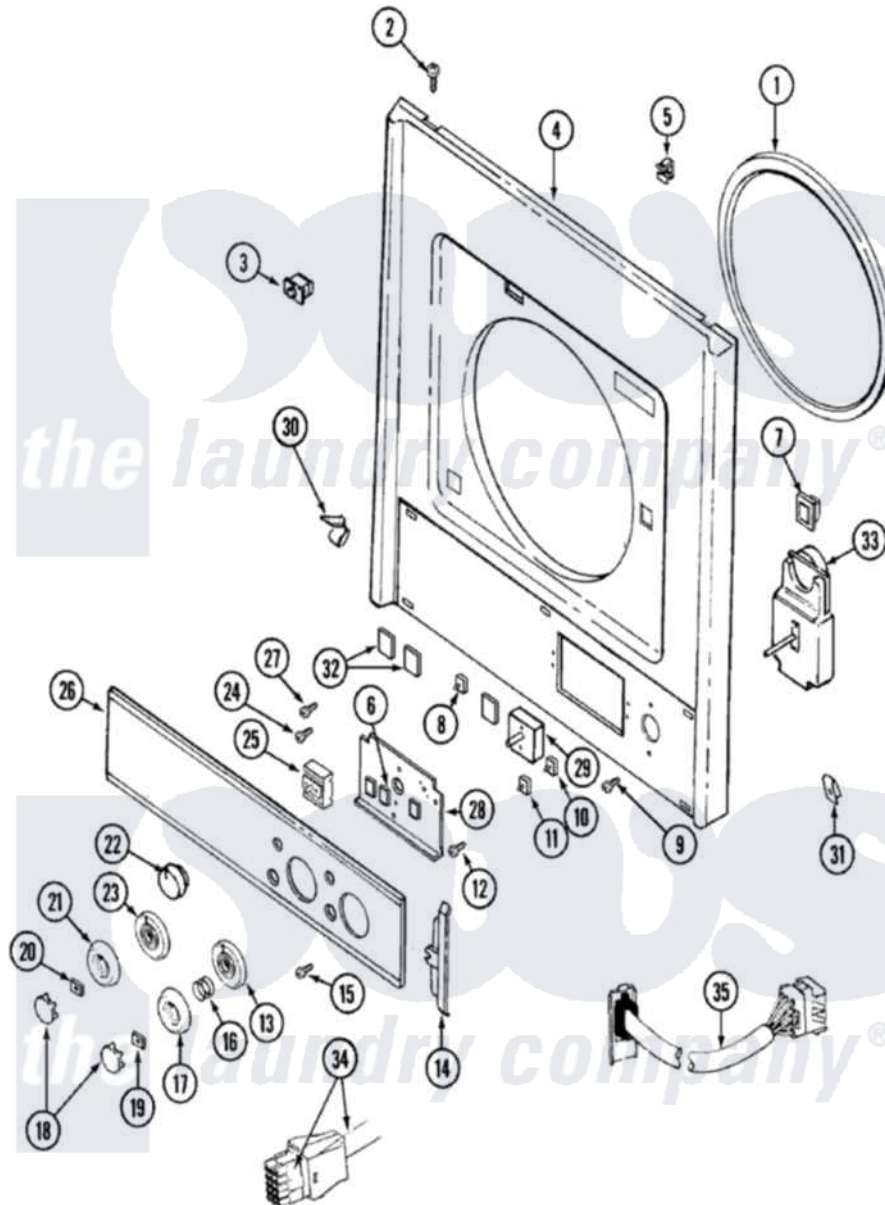

Maytag LSG7804ABE 08 - FRONT PANEL & CONTROL PANEL

Maytag Residential Maytag LSG7804ABE Stacked Washer and Dryer Parts Parts Diagram 08 - FRONT PANEL & CONTROL PANEL

[Click on the part number to view part](#)

Item	Original Part Number	Replaced By	Status	Part Description
1	314286			Seal For Front Panel
2	212277			Screw, No.8 X 1/2 Inch
3	Y305753	W10169313		Switch-Dor
"	33001509	W10169313		Switch-Dor
4	33001486	98008544		Screw
"	33001191			Panel, Front
5	Y310376			Clip, Door Switch Harness
6	315287			Bumper Small
7	Y304578	LA-1003		Door Catch Kit
8	308017			Switch, Dryer Temperature
9	216042	22001627		Screw
10	207782			Switch, Water Temperature
11	22001188			Switch, Rotary
12	211294	90767		Screw, 8A X 3/8 HeX Washer Head Tapping
13	22001035		Not Available	DIAL, TIMER (WHT)

14	315423		End Cap, Control Panel
15	211000		SCREW, BRAKE DRUM (HEX HEAD)
16	211065		Spring, Index Wheel
17	22001198	Not Available	KNOB, TIMER (WHT)
18	216250	22001446	Cap, Knob
19	211605		Bezel, Timer Dial
20	312273		Nut, Control Knob
21	33001255		Knob, Timer
22	Y308453	22001663	Knob, Selector Switch
23	33001010		Dial, Dryer Timer
24	315317	488234	Screw 8-32 X 1/4
25	Y308449	Y308025	Switch, Push To Start
26	33001007	Not Available	PANEL, CONTROL (WHT)
27	215952		Screw
28	315237		Bracket For Switch And Timer
29	33001034		Timer, Dryer
30	314482		Fastener, Spring
31	33001292	488660	Nut, Speed
32	315286		Bumper Large
33	22001180		Timer
34	22001271		Harness, Wire
"	22001428	Not Available	WIRE HARNESS, MAIN (UPR)
35	22001272		Harness, Wire
"	22001431	Not Available	WIRE HARNESS (LWR-CANADA) NA
"	22001584		Harness, Wire
36	33001043		Wire Harness, Dryer
"	22004234		Wire Harness
"	33001369		Wire Harness, Dryer
"	33001554		Harness, Wire