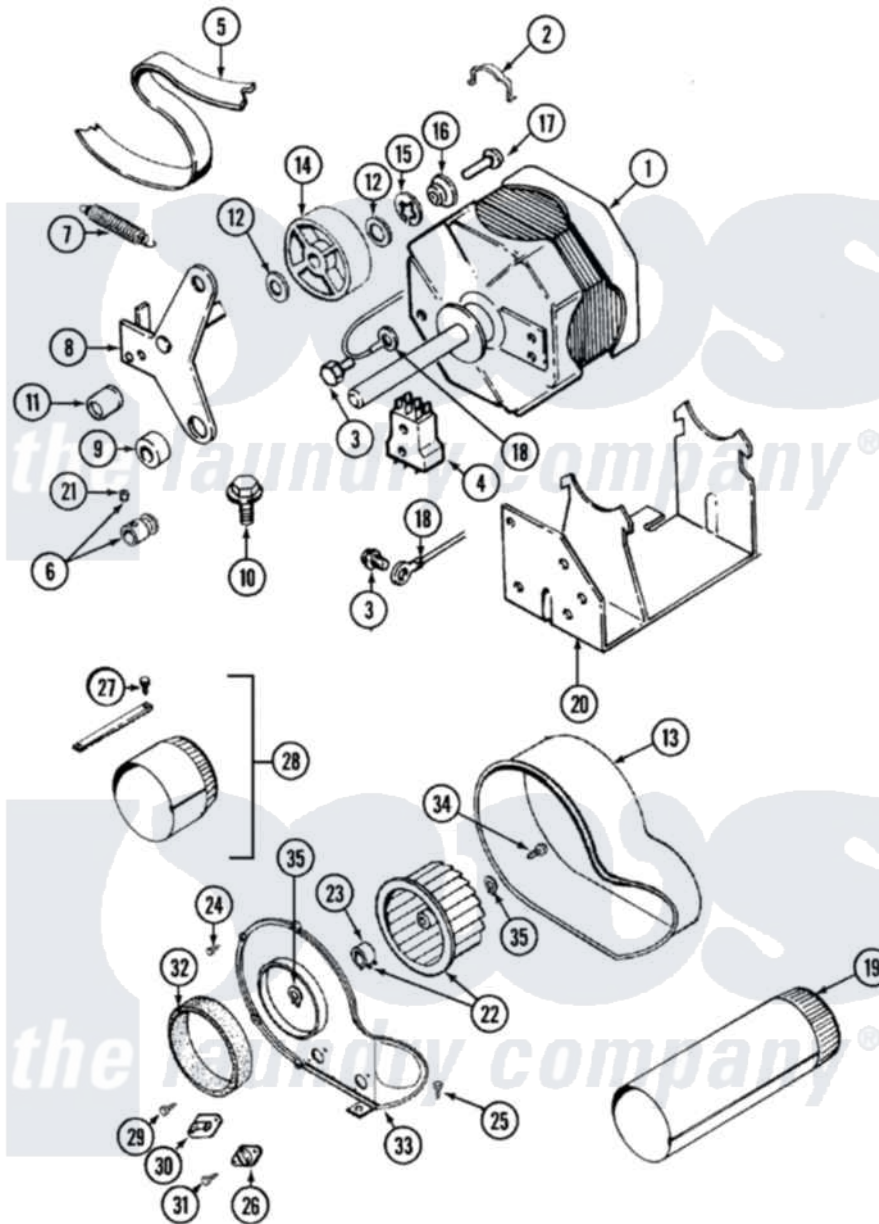

# Maytag LSG7804ABE 10 - MOTOR-DRYER & BLOWER

Maytag [Residential Maytag LSG7804ABE Stacked Washer and Dryer Parts](#) Parts Diagram 10 - MOTOR-DRYER & BLOWER

[Click on the part number to view part](#)

Item	Original Part Number	Replaced By	Status	Part Description
1	306055	<a href="#">W10411000</a>		Motor-Drve
2	<a href="#">Y015825</a>			Clip, Motor To Motor Support
3	910343	<a href="#">488234</a>		Screw 8-32 X 1/4
4	306207		Not Available	(PROD. No.303358-8 & No.303358-9)
"	Y303877		Not Available	SWITCH, MOTOR EXTERNAL START No.303358-2, No.303358-4, 303358-7
5	314774	<a href="#">Y312959</a>		Poly "V" Belt For Tumbler
6	<a href="#">306099</a>			Motor Pulley With Set Screw
7	<a href="#">314473</a>			Spring For Idler
8	Y303363	<a href="#">6-3033630</a>		Idler Arm
9	<a href="#">314457</a>			Spacer For Idler Arm
10	<a href="#">Y313561</a>			Screw---NA
11	Y312057	<a href="#">910624</a>		Screw
"	<a href="#">314456</a>			Spacer
12	<a href="#">Y312527</a>			Washer, Idler Shaft