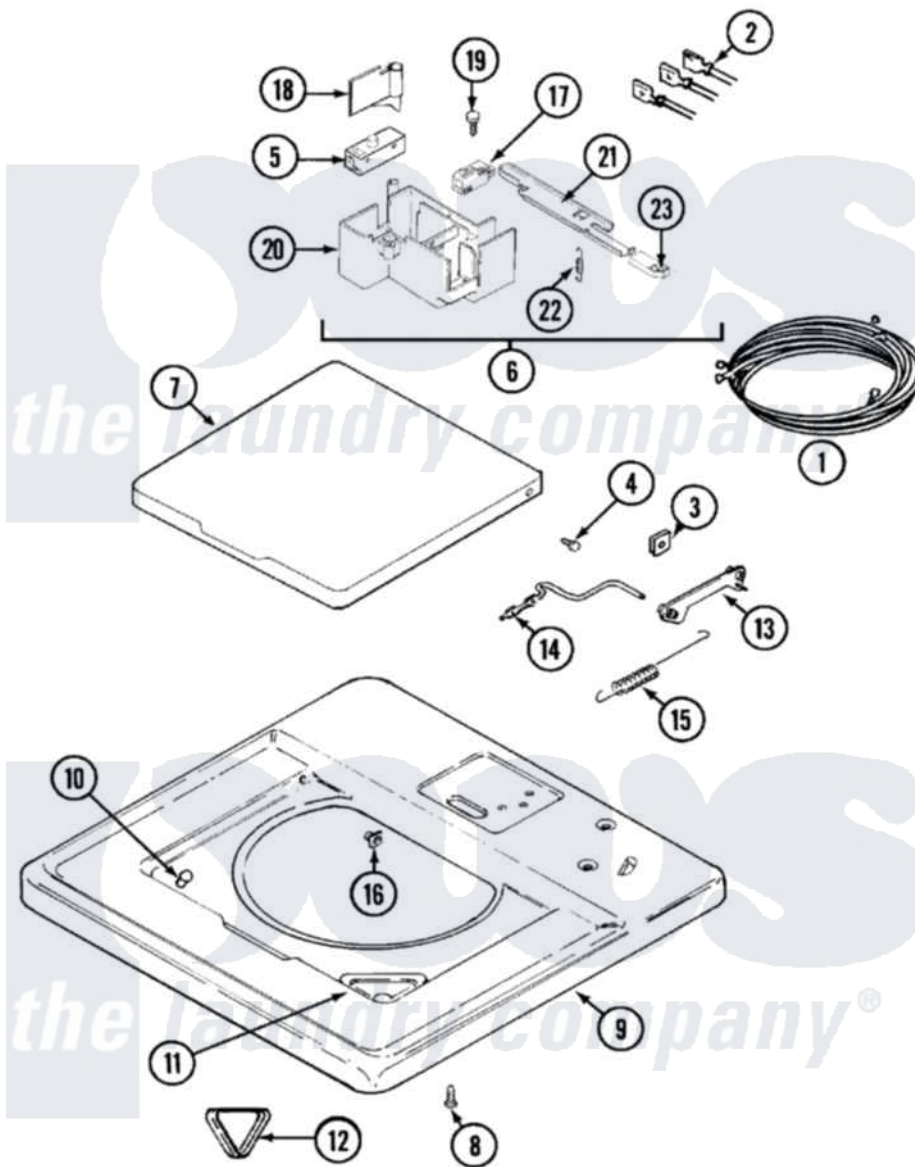

# Maytag LSG7804ABE 11 - TOP & LID

Maytag Residential Maytag LSG7804ABE Stacked Washer and Dryer Parts Parts Diagram 11 - TOP & LID  
 Click on the part number to view part

Item	Original Part Number	Replaced By	Status	Part Description
1	<a href="#">22001272</a>			Harness, Wire
"	22001431		Not Available	WIRE HARNESS (LWR-CANADA) NA
"	22001428		Not Available	WIRE HARNESS, MAIN (UPR)
"	<a href="#">22001584</a>			Harness, Wire
"	<a href="#">22001271</a>			Harness, Wire
2	<a href="#">22001443</a>			Harness, Wire
"	<a href="#">208781</a>			Wire Harness, Lid Switch
3	<a href="#">22001194</a>			Clip, Spring
4	<a href="#">22001001</a>			Screw
5	<a href="#">208823</a>			Pc Switch, Lid
6	22001581	<a href="#">12001514</a>		Switch-Lid
"	22001444	<a href="#">12001513</a>		Switch-Lid
"	22001251	<a href="#">12001513</a>		Switch-Lid
7	22001368		Not Available	LID W/LEGEND (CANADA-WHT)

8	<a href="#">214354</a>		Screw, Top Cover To Cabnt.
9	22001064	Not Available	COVER, TOP (WHT)
10	<a href="#">212716</a>		Bumper, Lid
11	22001202	<a href="#">22001006</a>	Cup, Bleach
12	215374	Not Available	GASKET FOR BLEACH CUP
13	<a href="#">22001189</a>		Rod, Restraint
14	<a href="#">22001208</a>		Rod, Counter Balance
15	<a href="#">Y216184</a>		Spring, Counter Balance
16	<a href="#">22001193</a>		Bearing, Counter Balance
17	<a href="#">207166</a>		Switch, Check
18	<a href="#">22001283</a>		Trigger
19	<a href="#">22001183</a>		Screw
"	<a href="#">215537</a>		Screw
20	<a href="#">22001285</a>		Holder, Switch
21	<a href="#">22001286</a>		Switch, Arm
22	<a href="#">22001287</a>		Spring, Switch
23	<a href="#">22001250</a>		Glide, Switch Arm