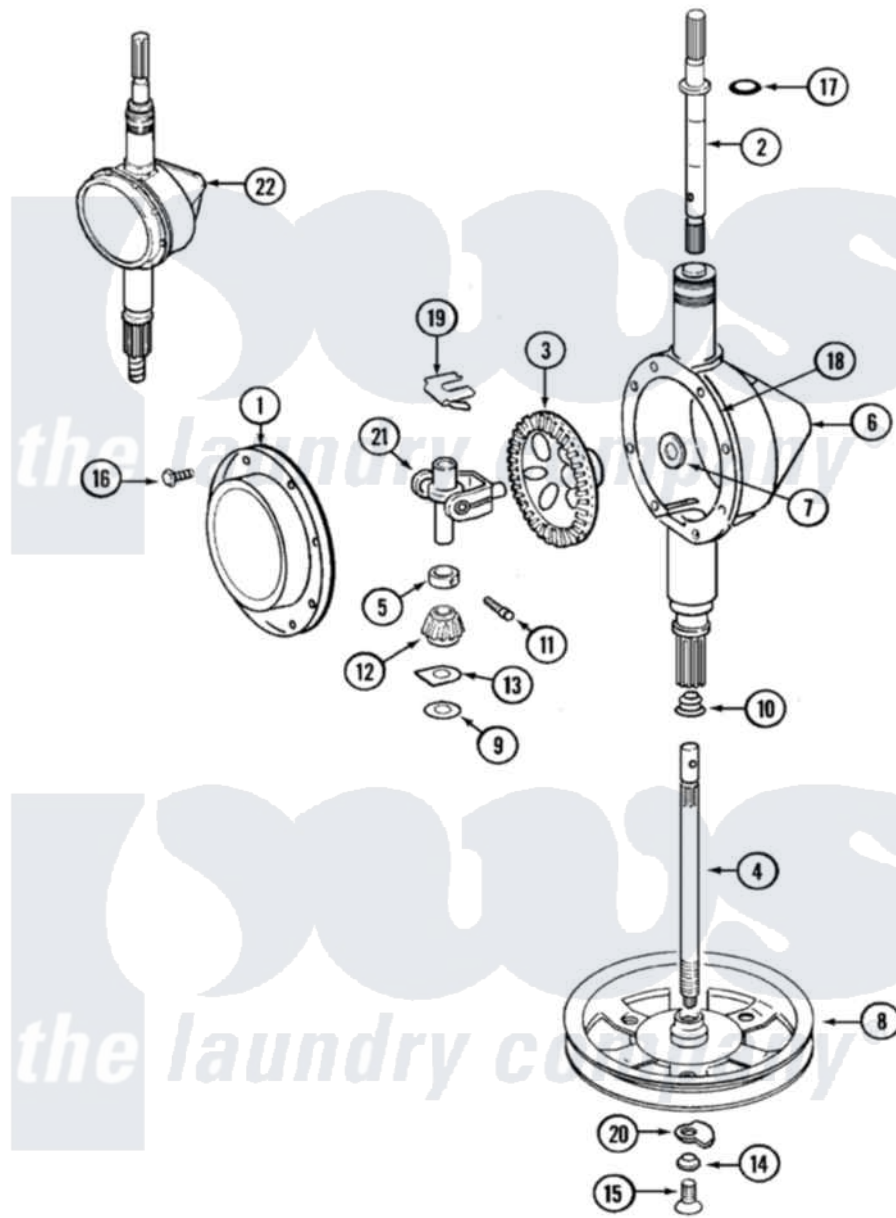

Maytag LSG7804ABE 12 - TRANSMISSION

Maytag Residential Maytag LSG7804ABE Stacked Washer and Dryer Parts Parts Diagram 12 - TRANSMISSION
 Click on the part number to view part

Item	Original Part Number	Replaced By	Status	Part Description
1	206628			Cover, Transmission
2	207153	6-2097820		Kit- Shaft
3	206713	6-2067130		Gear- Beve
4	215410	12001450		Ctr Shaft W/Collar Andkeeper- Dp
5	215415		Not Available	COLLAR, LOWER
6	206624	6-2097750		Trans Dee
7	215394			Washer, Bevel Gear
8	211059	6-2301530		Pulley
9	211483	6-2114830		Washer- SP
10	206602	207843		Lip Seal Repair Kit
11	Y206629			Pin, Collar
12	215401	W10221114		Pinion
13	215395			Plate, Clutch
14	211090	22003555		Washer, Stop Lug
15	211375	681582		Screw
				SCREW, TRANSMISSION

16	215417	Not Available	SCREW, TRANSMISSION COVER
17	210690		Seal, Rubber
18	Y058700	675652	Adhesive
19	215581		Spring, Agitator Shaft
20	211089		Lug, Stop Pulley
21	206685	6-2066850	Yoke
22	206707	6-2097750	Trans Dee