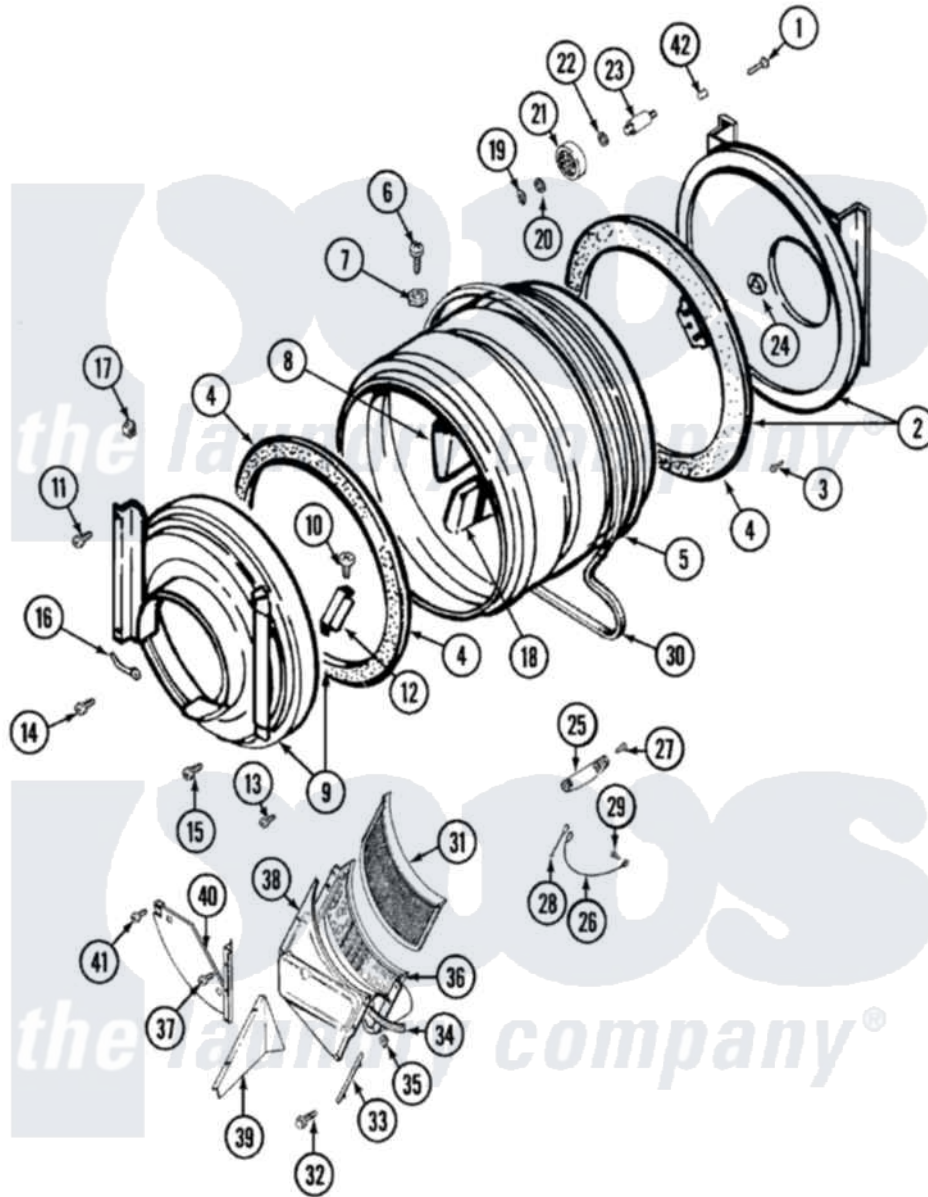

# Maytag LSG7804ABE 14 - TUMBLER

Maytag Residential Maytag LSG7804ABE Stacked Washer and Dryer Parts Parts Diagram 14 - TUMBLER  
 Click on the part number to view part

Item	Original Part Number	Replaced By	Status	Part Description
1	Y310632	<a href="#">1163839</a>		Screw
2	<a href="#">33001106</a>			Back, Tumbler
3	211294	<a href="#">90767</a>		Screw, 8A X 3/8 HeX Washer Head Tapping
4	<a href="#">314820</a>			Seal, Tumbler
5	<a href="#">33001177</a>			Tumbler
6	<a href="#">Y310759</a>			Screw, Tumbler Baffles
7	<a href="#">314158</a>			Washer, Baffle To Tumbler
8	<a href="#">33001014</a>			Baffle
9	<a href="#">33001107</a>			Front, Tumbler
10	<a href="#">210720</a>			Rivet, Bearing To Tumbler Frmt
11	<a href="#">Y313561</a>			Screw---NA
12	<a href="#">306508</a>			Tumbler Bearing Kit ---W
13	Y314110	<a href="#">33002917</a>		Screw, No.10-16
14	910343	<a href="#">488234</a>		Screw 8-32 X 1/4
15	Y310632	<a href="#">1163839</a>		Screw
16	<a href="#">901220</a>			Ground Wire