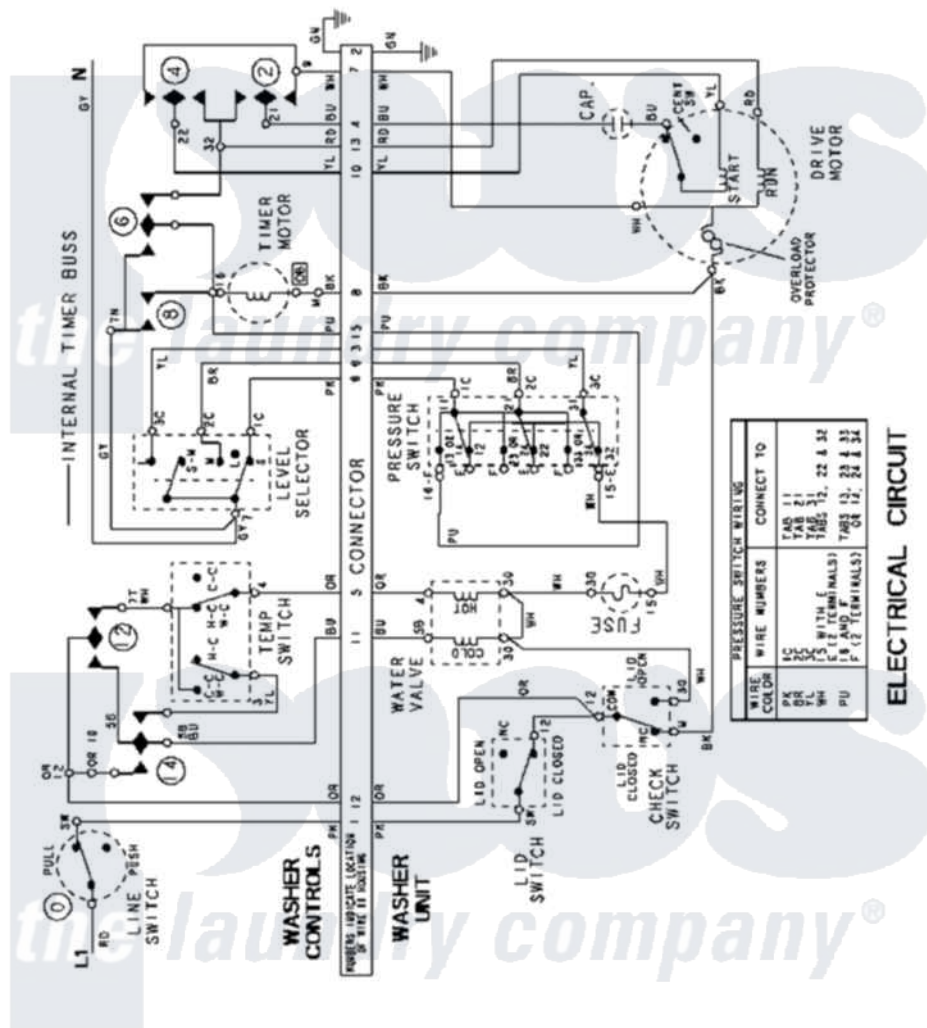

# Maytag LSG7804ABE 15 - WIRING INFORMATION

Maytag Residential Maytag LSG7804ABE Stacked Washer and Dryer Parts Parts Diagram 15 - WIRING INFORMATION

Click on the part number to view part

| Item | Original Part Number | Replaced By | Status        | Part Description   |
|------|----------------------|-------------|---------------|--------------------|
| NI   | 15003237             |             | Not Available | WIRING INFORMATION |