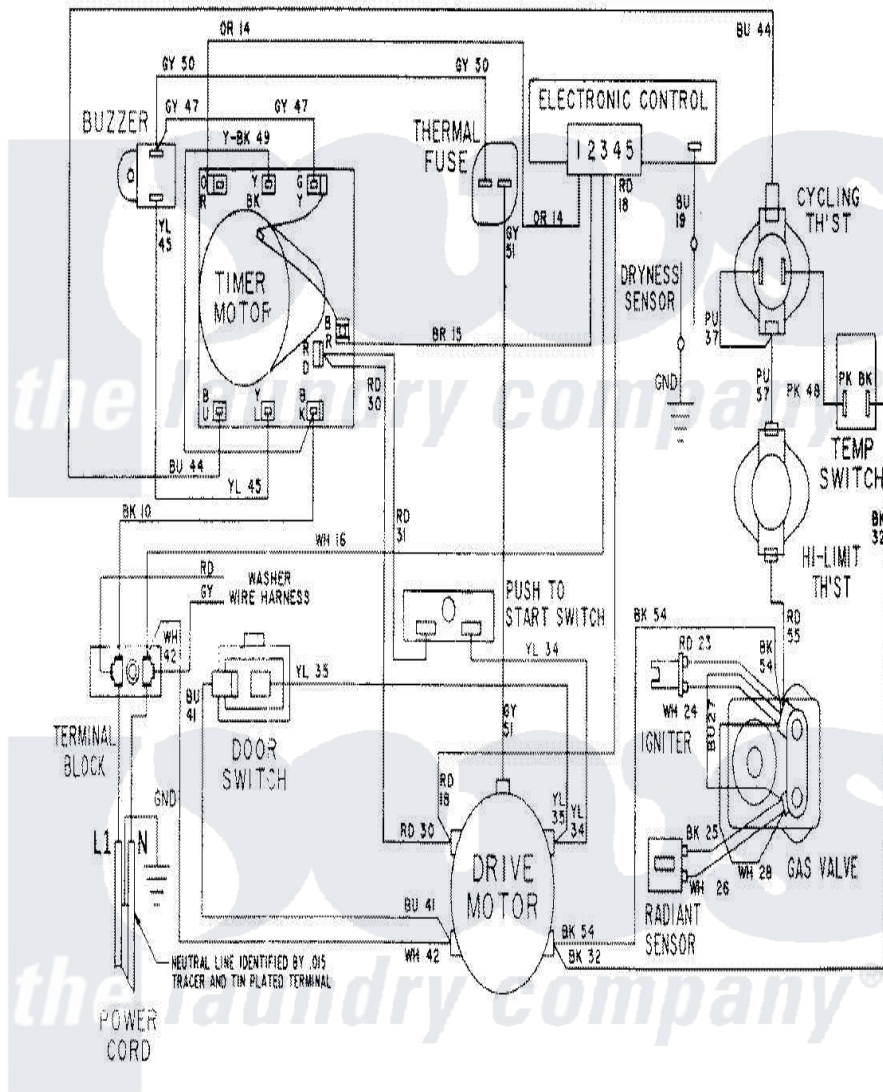

Maytag LSG7804ABE 16 - WIRING INFORMATION-DRYER

Maytag Residential Maytag LSG7804ABE Stacked Washer and Dryer Parts Parts Diagram 16 - WIRING INFORMATION-DRYER

[Click on the part number to view part](#)

Item	Original Part Number	Replaced By	Status	Part Description
NI	15001172		Not Available	WIRING INFORMATION
"	15001079		Not Available	WIRING INFORMATION