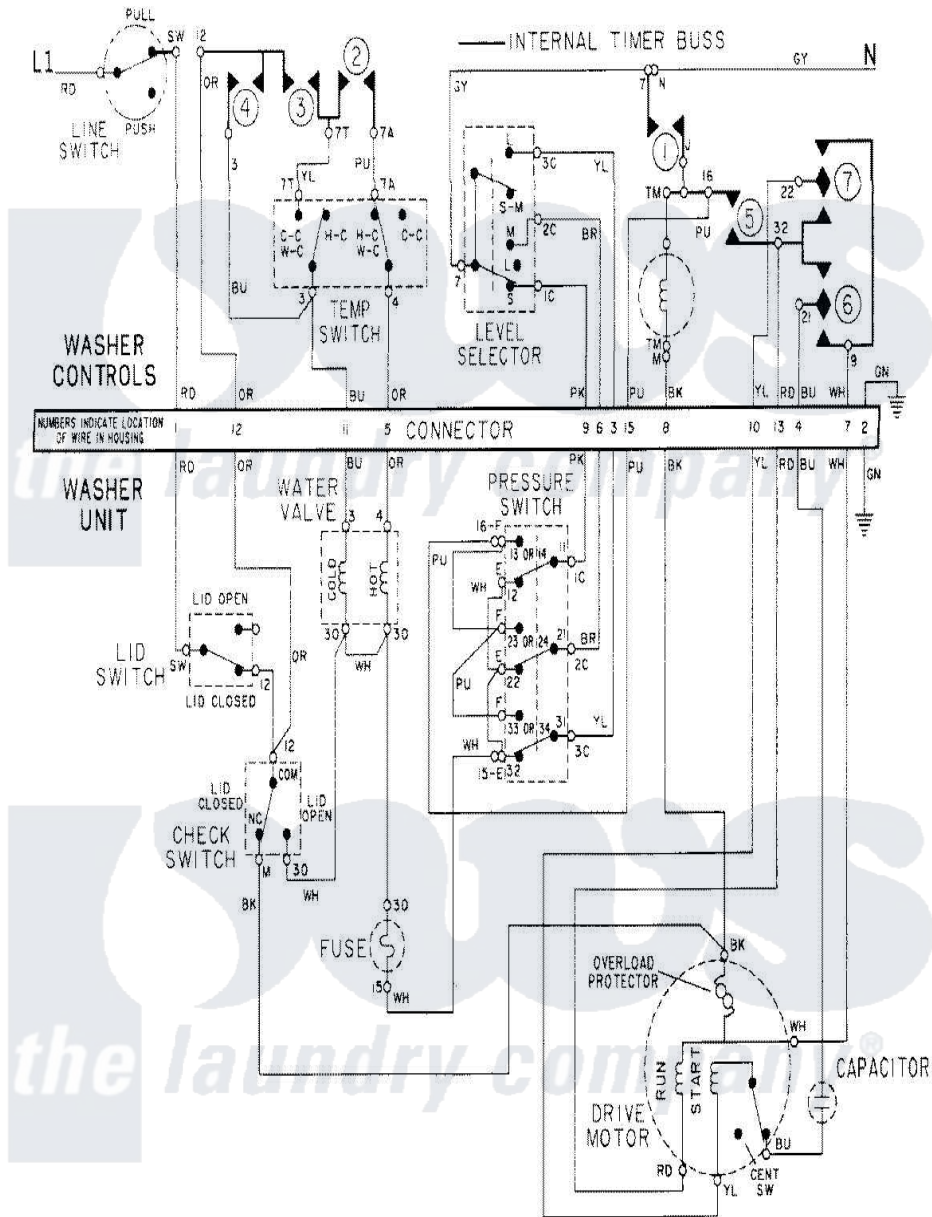

# Maytag LSG7804ABE 17 - WIRING INFORMATION-WASHER

Maytag Residential Maytag LSG7804ABE Stacked Washer and Dryer Parts Parts Diagram 17 - WIRING INFORMATION-WASHER

[Click on the part number to view part](#)

Item	Original Part Number	Replaced By	Status	Part Description
NI	15001266		Not Available	WIRING INFORMATION