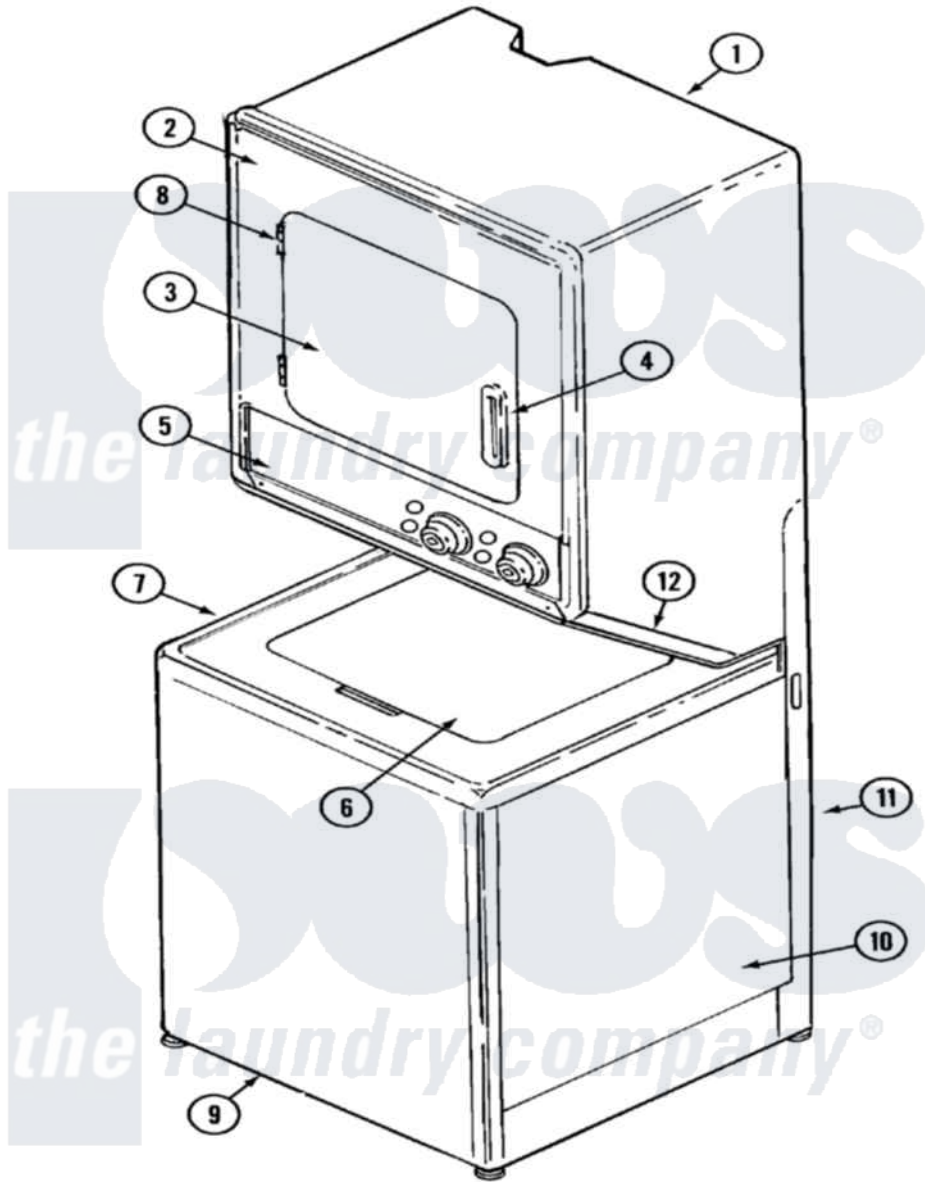

# Maytag LSG7804ABL 07 - FRONT

Maytag Residential Maytag LSG7804ABL Stacked Washer and Dryer Parts Parts Diagram 07 - FRONT  
 Click on the part number to view part

Item	Original Part Number	Replaced By	Status	Part Description
1	308055L		Not Available	CABINET (ALM)
2	33001486	<a href="#">98008544</a>		Screw
"	33001190	<a href="#">33002366</a>		Panel- FRO
3	<a href="#">314475L</a>			Panel, Outer Door
4	314476		Not Available	HANDLE, DOOR
5	33001008		Not Available	PANEL, CONTROL (BLK)
6	22001369		Not Available	LID W/LEGEND (CANADA-ALM)--NA
7	22001063	<a href="#">22002646</a>		Cover, Top
8	<a href="#">33001230</a>			Hinge, Door
9	207205L	<a href="#">22002651</a>		Panel, Front
10	22001067		Not Available	CABINET (ALM)
11	306110L	<a href="#">33002516</a>		Stand, Dryer
12	33001051	<a href="#">33002365</a>		Panel- Acc
13	<a href="#">33001289</a>			Manual, Use And Care
"	33001307		Not Available	MANUAL, USE & CARE (FRENCH)