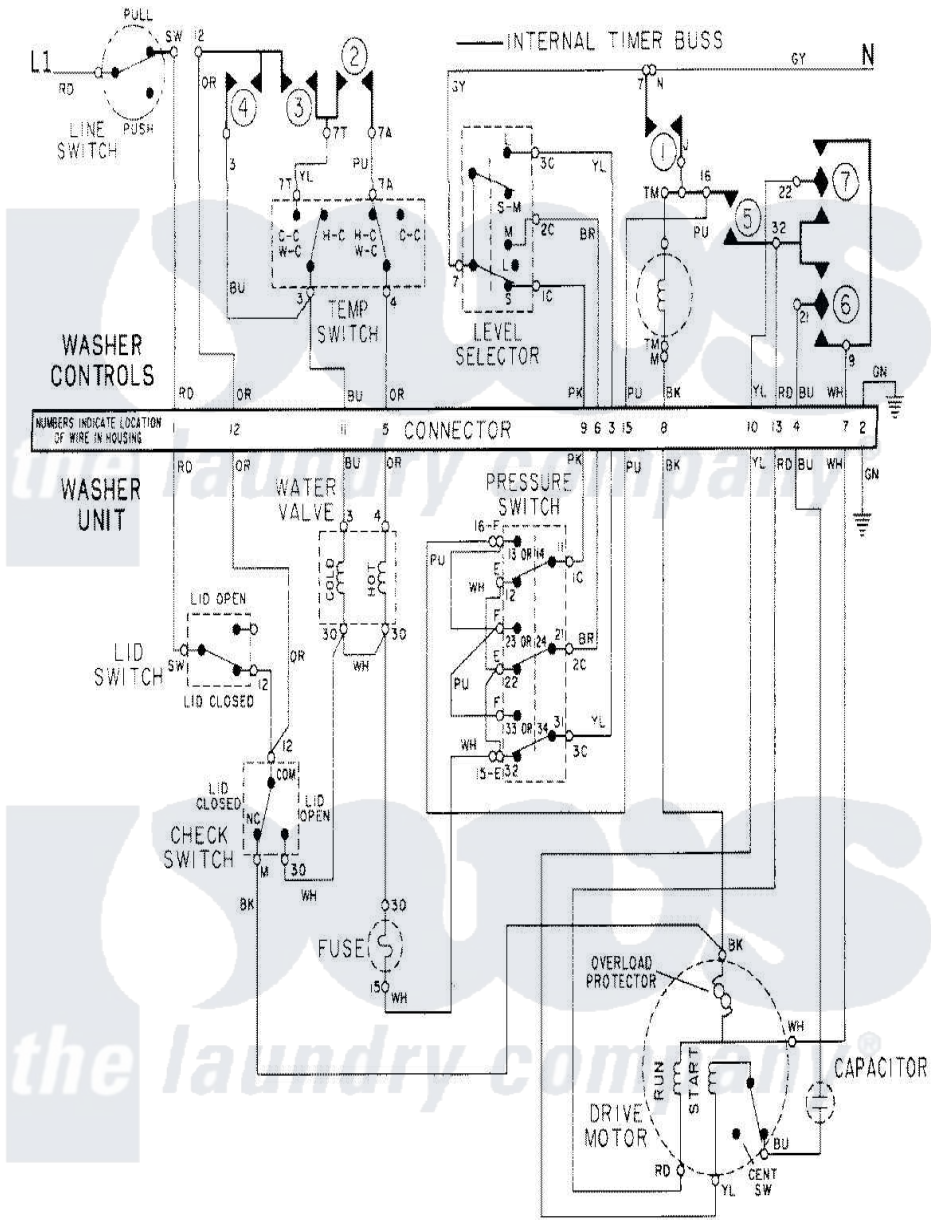

# Maytag LSG7804ABL 16 - WIRING INFORMATION-WASHER

Maytag Residential Maytag LSG7804ABL Stacked Washer and Dryer Parts Parts Diagram 16 - WIRING INFORMATION-WASHER

[Click on the part number to view part](#)

| Item | Original Part Number | Replaced By | Status        | Part Description   |
|------|----------------------|-------------|---------------|--------------------|
| NI   | 15001266             |             | Not Available | WIRING INFORMATION |