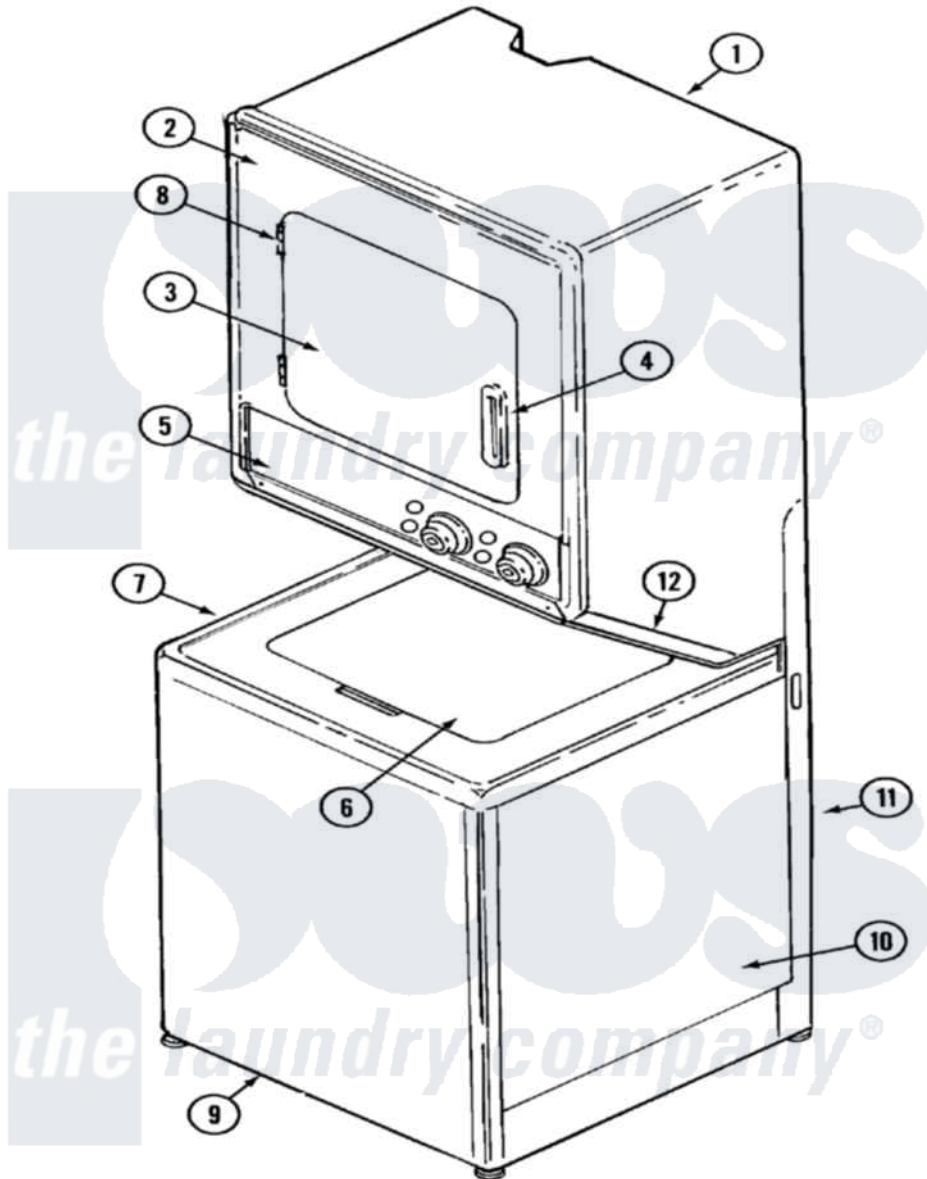

Maytag LSG7804ABM 06 - FRONT (LSG7804AAM & ABM)

Maytag Residential Maytag LSG7804ABM Stacked Washer and Dryer Parts Parts Diagram 06 - FRONT (LSG7804AAM & ABM)

Click on the part number to view part

Item	Original Part Number	Replaced By	Status	Part Description
1	308055L		Not Available	CABINET (ALM)
2	33001190	33002366		Panel- FRO
"	33001486	98008544		Screw
3	314475L			Panel, Outer Door
4	33001476	33002344		Handle, Door
5	33001477		Not Available	PANEL, CONTROL (ALM)
6	22001369		Not Available	LID W/LEGEND (CANADA-ALM)--NA
7	22001063	22002646		Cover, Top
8	33001230			Hinge, Door
9	207205L	22002651		Panel, Front
10	22001067		Not Available	CABINET (ALM)
11	306110L	33002516		Stand, Dryer
12	33001051	33002365		Panel- Acc
13	33001289			Manual, Use And Care
"	33001307		Not Available	MANUAL, USE & CARE