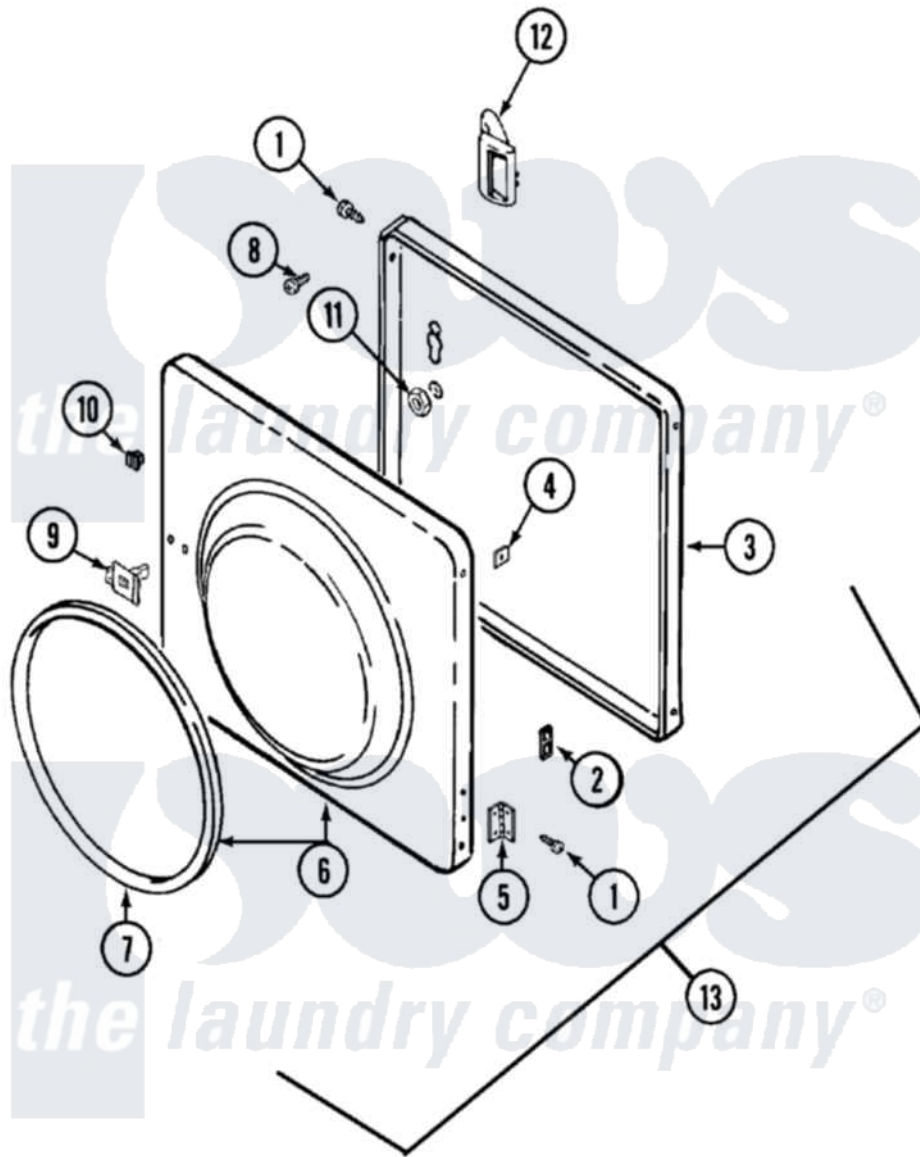

Maytag LSG7806AAM 05 - DOOR

Maytag Residential Maytag LSG7806AAM Stacked Washer and Dryer Parts Parts Diagram 05 - DOOR
 Click on the part number to view part

Item	Original Part Number	Replaced By	Status	Part Description
1	Y314062			Screw, Door Hinge And Panel
2	33001222			Speednut, Twin
"	33001221	22001817		Sheet, Sound Damper
"	Y313907			Fastener, Twin
3	314475L			Panel, Outer Door
4	Y313910			Clip, Door Liner To Outer Panel
5	33001230			Hinge, Door
6	33001002			Door, Inner
7	33001005			Seal, Door
8	312960	489355		Screw, 8 X 1/2
9	Y304578	LA-1003		Door Catch Kit
10	Y313911			Door Strike Retainer
11	214872			Palnut, End Cap Note: Nut, Lamp Holder
12	33001476	33002344		Handle, Door
13	33001110		Not Available	DOOR, COMPLETE (ALM)