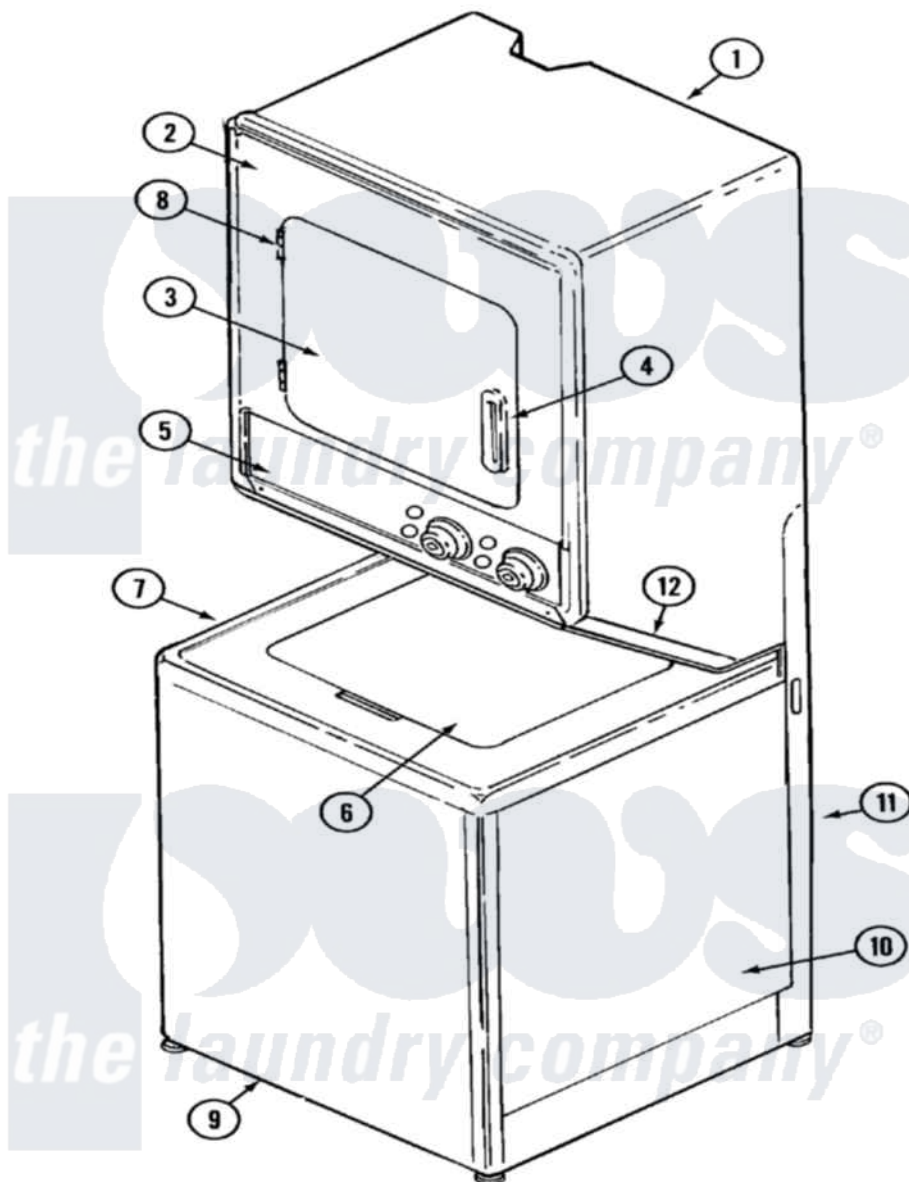

Maytag LSG7806AAM 07 - FRONT

Maytag Residential Maytag LSG7806AAM Stacked Washer and Dryer Parts Parts Diagram 07 - FRONT
 Click on the part number to view part

Item	Original Part Number	Replaced By	Status	Part Description
1	308055L		Not Available	CABINET (ALM)
2	33001486	98008544		Screw
"	33001190	33002366		Panel- FRO
3	314475L			Panel, Outer Door
4	33001476	33002344		Handle, Door
5	22001937			Panel, Control
6	22001081		Not Available	LID (ALM)---NA
7	22001063	22002646		Cover, Top
8	33001230			Hinge, Door
9	207205L	22002651		Panel, Front
10	22001067		Not Available	CABINET (ALM)
"	22002134		Not Available	CABINET (ALM)
11	306110L	33002516		Stand, Dryer
12	33001051	33002365		Panel- Acc
13	22001928			Manual, Use And Care
"	2206689		Not Available	MANUAL, USE & CARE DEP CARE