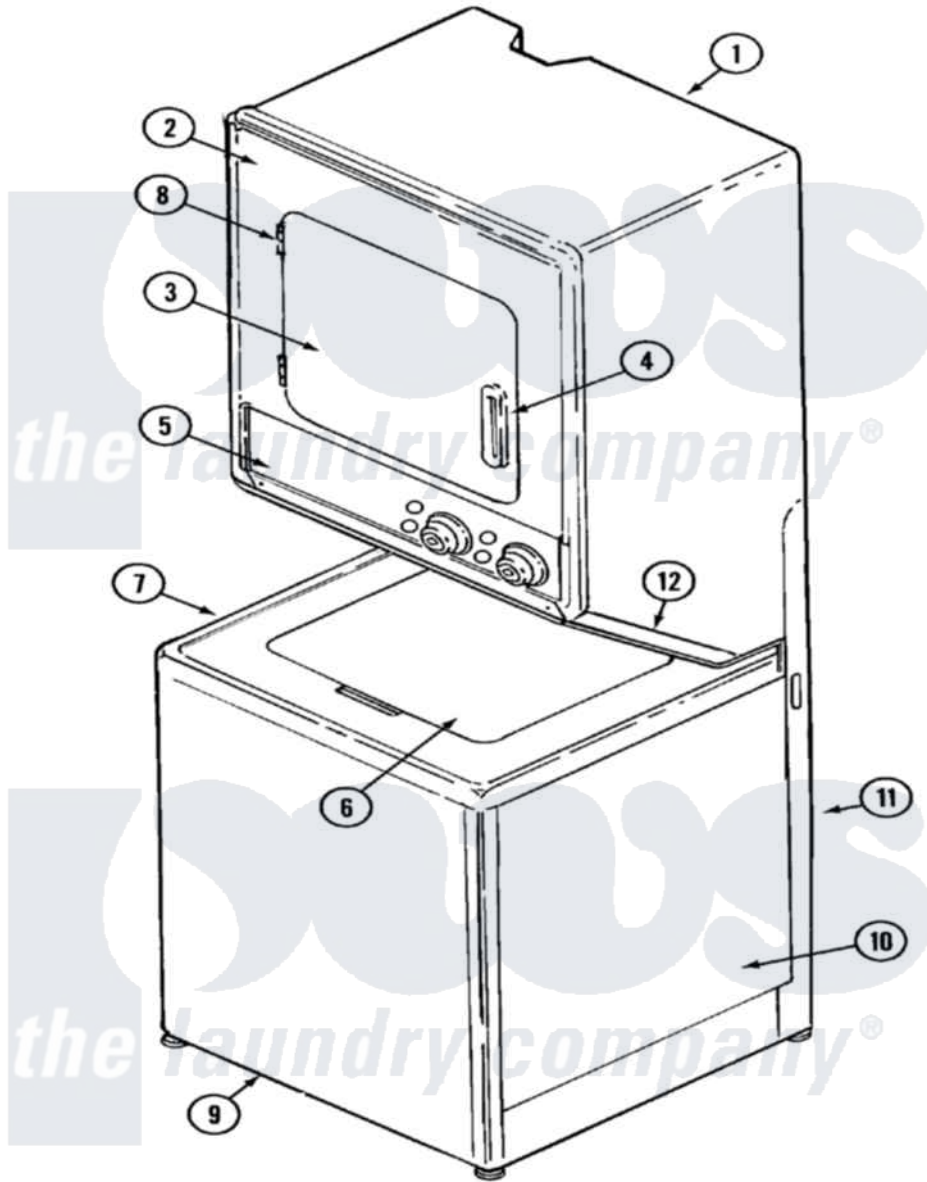

Maytag LSG7806AAM 08 - FRONT (LSG7806AAQ)

Maytag Residential Maytag LSG7806AAM Stacked Washer and Dryer Parts Parts Diagram 08 - FRONT (LSG7806AAQ)
 Click on the part number to view part

Item	Original Part Number	Replaced By	Status	Part Description
1	22002669		Not Available	CABINET, ASSEMBLY (BSQ)
2	22002672	33002366		Panel- FRO
3	22002670		Not Available	DOOR, OUTER (BSQ)
5	33002348			Panel, Control
6	22002652		Not Available	LID, WITH LEGEND (BSQ)
7	22002646			Cover, Top
8	33001230			Hinge, Door
9	22002651			Panel, Front
10	22002648			Cabinet, Assembly
12	22002671	33002365		Panel- Acc
13	2206689		Not Available	MANUAL, USE & CARE DEP CARE
"	22001928			Manual, Use And Care
"	16000327		Not Available	GUIDE, QUICK REF. - MAYTAG