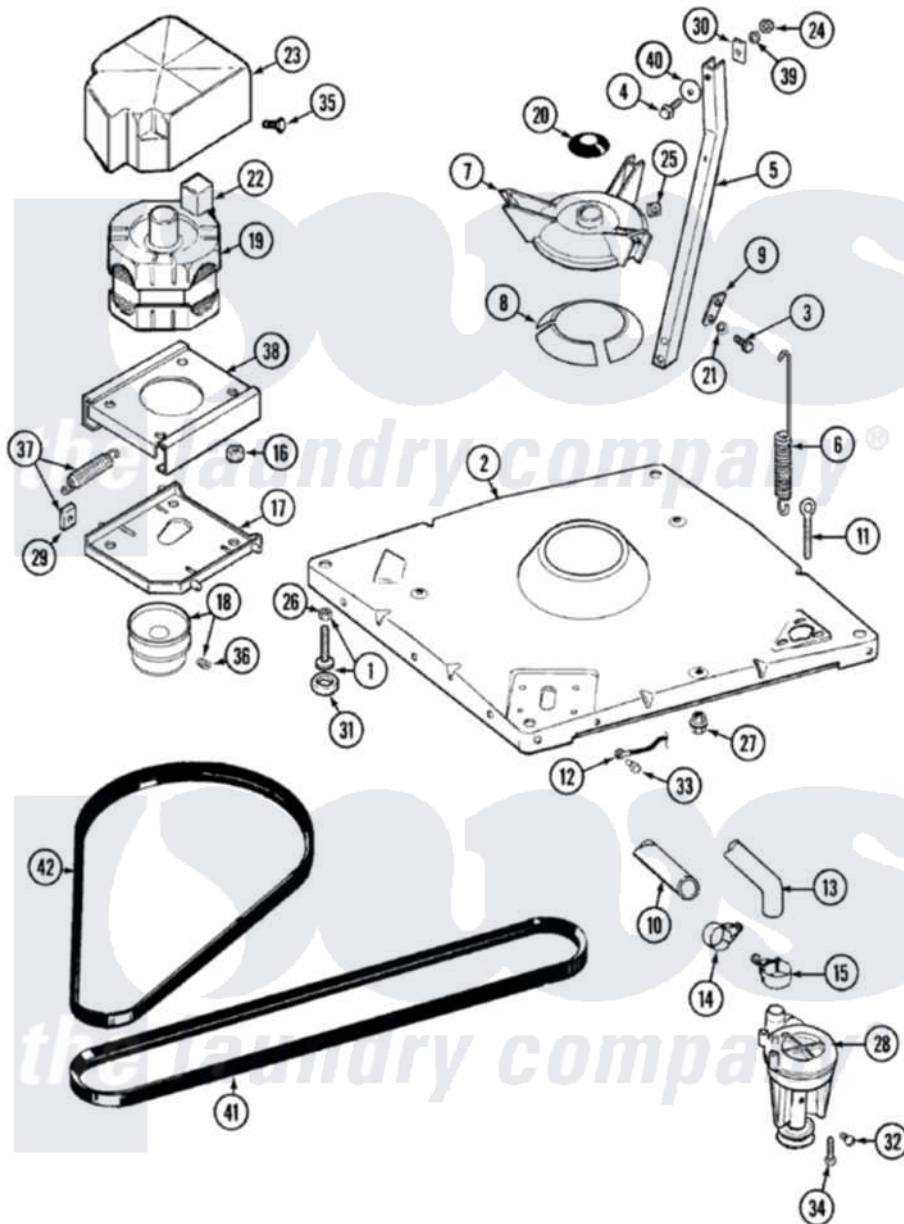

Maytag LSG7806ABE 01 - BASE

Maytag Residential Maytag LSG7806ABE Stacked Washer and Dryer Parts Parts Diagram 01 - BASE
 Click on the part number to view part

Item	Original Part Number	Replaced By	Status	Part Description
1	Y302699	22003428		Leg, Adjustable
2	315471	22003298		Retainer, Wire
"	22002151			Clip, Hose
"	22002150			Base
"	22001172	22002150		Base
3	Y015627			Screw- Hex
4	205254	W10175938		Bolt
"	200744	W10175939		Bolt
5	213053			Brace, Tub Part Not Used
6	22001300			Spring, Centering
7	203725			Damper W/Bolt And Clip
8	203956			Damper Pad Kit
9	213073			Washer, Double Brace
10	215365	22001448		Hose, Pump
11	216416			Bolt, Eye/Centering Spring
13	213045			Hose, Outer Tub Part Not Used

14	22001640	285655	Clamp, Hose
15	22001640	285655	Clamp, Hose
16	Y311426	3400029	Nut, Adapter Plate
17	22001301		Mount, Motor Lower-Assembly
18	200816	6-2008160	Pulley- MO
19	22004301	12002351	Motor-Drve
"	201805	12002351	Motor-Drve
20	22001586		Deflector, Water
21	911852	486009	Lockwasher
22	206505	Not Available	PROD. No.201664-15, & No.205463-3.
"	205132	Not Available	SWITCH, MOTOR EXTERNAL START No.201664-14,205463- 4 & 201800-4
23	215098		Shield, Motor
24	Y052734		Nut, Carrage Bolts And Bracket
25	Y052785		Nut, Brace To Damper
26	210385		Lock Nut For Adjustable Leg
27	211949		Nut, Adjustment Eyebolt
28	202203	6-2022030	Pump As Pa
29	204998	205000	Roller And Spring Kit 4+Spr
30	212979	Not Available	WASHER, TUB BRACE
31	210684		Foot, Adjustable Leg
32	Y015408	22003235	Screw, Bearing Insert
34	211880		Screw, HeX Head No.10 X 1/2 Inc
35	213121	3400111	Screw, 12-14 X 5/8
36	Y053241		Set Screw, Motor Pulley
37	205000		Roller And Spring Kit 4+Spr
38	214956		Motor Mount Assembly
39	Y054867		Washer, Lock
40	211100		Washer, Outer Tub
41	211124		Part Not Used
42	211125		V Belt, Drive Pulley