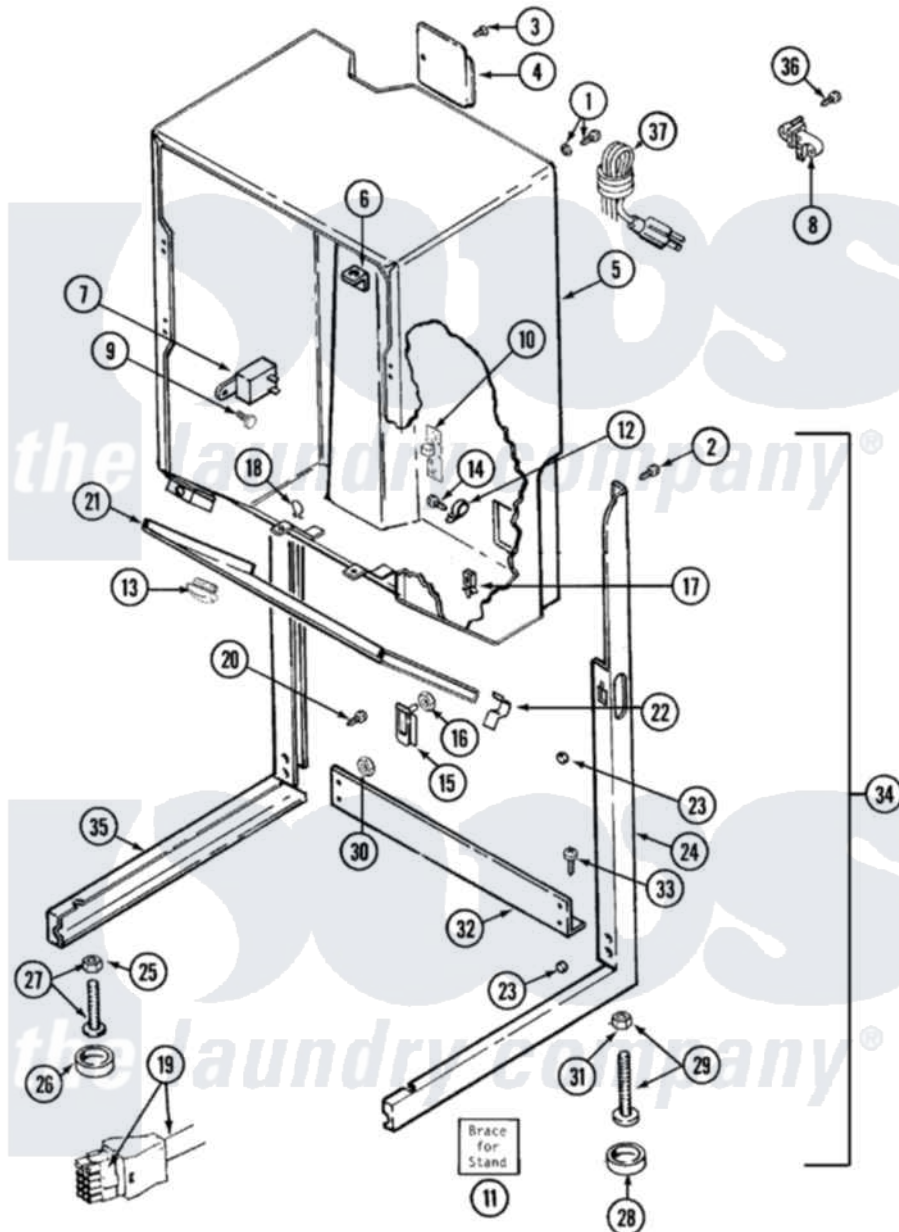

Maytag LSG7806ABE 03 - CABINET-DRYER

Maytag Residential Maytag LSG7806ABE Stacked Washer and Dryer Parts Parts Diagram 03 - CABINET-DRYER
 Click on the part number to view part

| Item | Original Part Number | Replaced By | Status | Part Description |
|------|--------------------------|---------------------------|---------------|--------------------------------|
| 1 | 303846 | 22003781 | | Screw, Ground Strap |
| 2 | 314663 | 214354 | | Screw, Top Cover To Cabnt. |
| 3 | Y313561 | | | Screw---NA |
| 4 | 314470 | | Not Available | COVER, TERMINAL |
| 5 | 308055 | | | Cabinet |
| 6 | 312548 | | | Fastener-Access Panel To CA |
| 7 | Y308205 | 33001623 | | Buzzer, Non-Adjustable |
| 8 | 33001309 | | | Block, Terminal |
| 9 | 211168 | W10139210 | | Screw, 8-18 X 5/16 |
| 10 | 33001212 | | | Board, Control-Moisture Sensor |
| 11 | 306128 | | Not Available | BRACE FOR STAND-ACCESSORY |
| 12 | 22001929 | 8534021 | | Clamp, Recirc Hose Retainer |
| 13 | 22001010 | | | Bumper |
| 14 | Y310632 | 1163839 | | Screw |
| 15 | 314489 | | | Guide, Pin |