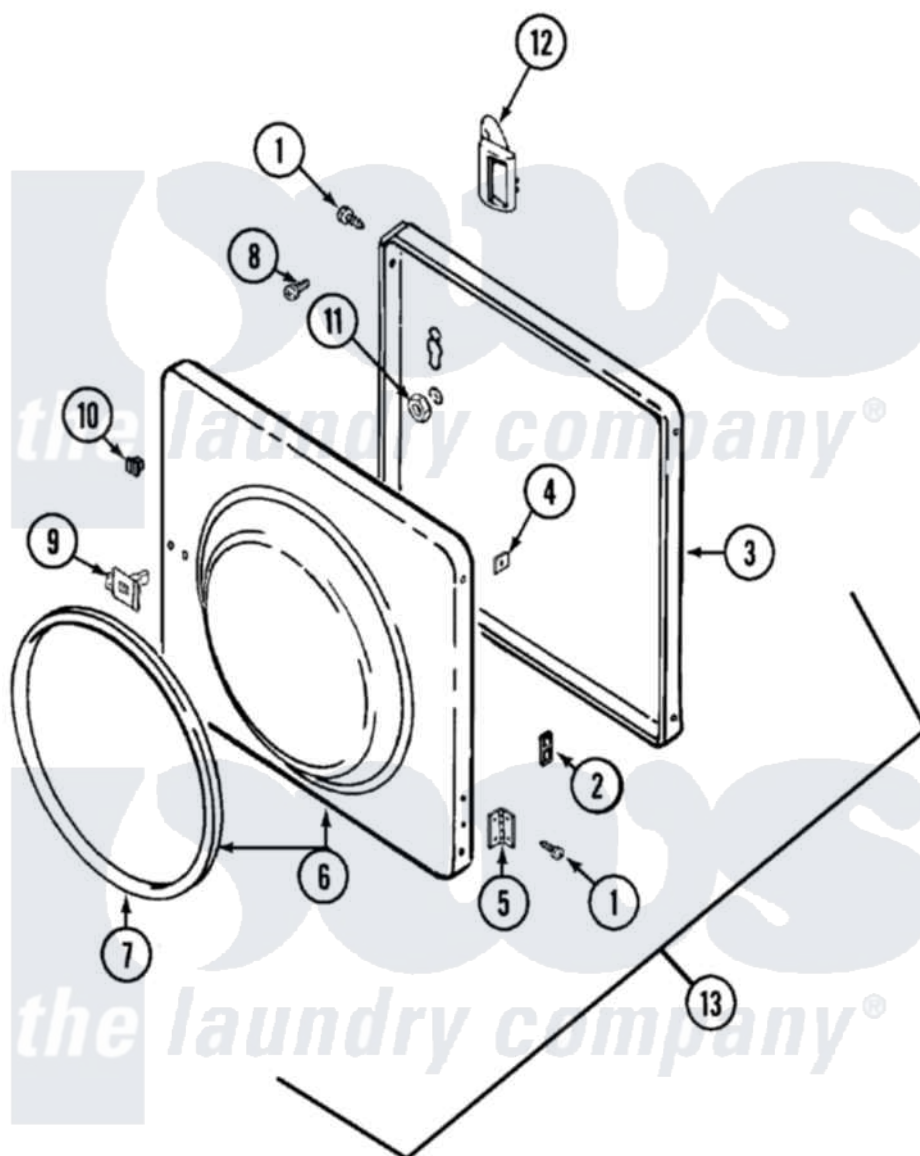

# Maytag LSG7806ABE 05 - DOOR

Maytag Residential Maytag LSG7806ABE Stacked Washer and Dryer Parts Parts Diagram 05 - DOOR

[Click on the part number to view part](#)

Item	Original Part Number	Replaced By	Status	Part Description
1	<a href="#">Y314062</a>			Screw, Door Hinge And Panel
2	<a href="#">33001222</a>			Speednut, Twin
"	33001221	<a href="#">22001817</a>		Sheet, Sound Damper
"	<a href="#">Y313907</a>			Fastener, Twin
3	<a href="#">314475</a>			Panel, Outer Door
4	<a href="#">Y313910</a>			Clip, Door Liner To Outer Panel
5	<a href="#">33001230</a>			Hinge, Door
6	<a href="#">33001002</a>			Door, Inner
7	<a href="#">33001005</a>			Seal, Door
8	312960	<a href="#">489355</a>		Screw, 8 X 1/2
9	Y304578	<a href="#">LA-1003</a>		Door Catch Kit
10	<a href="#">Y313911</a>			Door Strike Retainer
11	<a href="#">214872</a>			Palnut, End Cap Note: Nut, Lamp Holder
12	315425		Not Available	HANDLE, DOOR
13	<a href="#">33001111</a>			Door, Complete