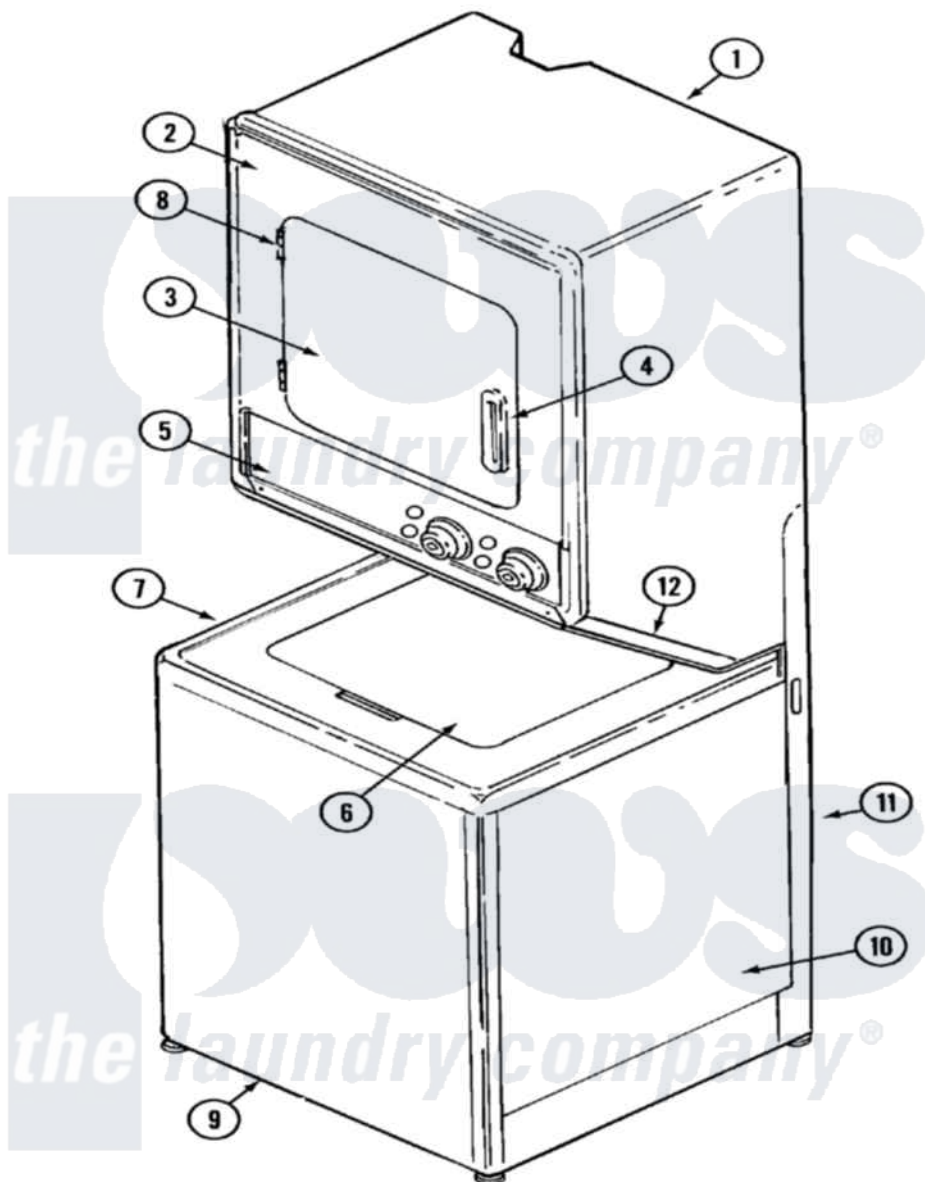

Maytag LSG7806ABE 07 - FRONT

Maytag Residential Maytag LSG7806ABE Stacked Washer and Dryer Parts Parts Diagram 07 - FRONT
 Click on the part number to view part

Item	Original Part Number	Replaced By	Status	Part Description
1	308055			Cabinet
2	33001486	98008544		Screw
"	33001191			Panel, Front
3	314475			Panel, Outer Door
4	315425		Not Available	HANDLE, DOOR
5	22001927			Panel, Control
6	22001368		Not Available	LID W/LEGEND (CANADA-WHT)
7	22001064		Not Available	COVER, TOP (WHT)
8	33001230			Hinge, Door
9	207205			Panel, Front
10	22001065	22002133		Cabinet
"	22002133			Cabinet
11	Y306110			Stand, Dryer
12	33001050			Panel, Access
13	22001933		Not Available	MANUAL, USE & CARE (FRENCH)