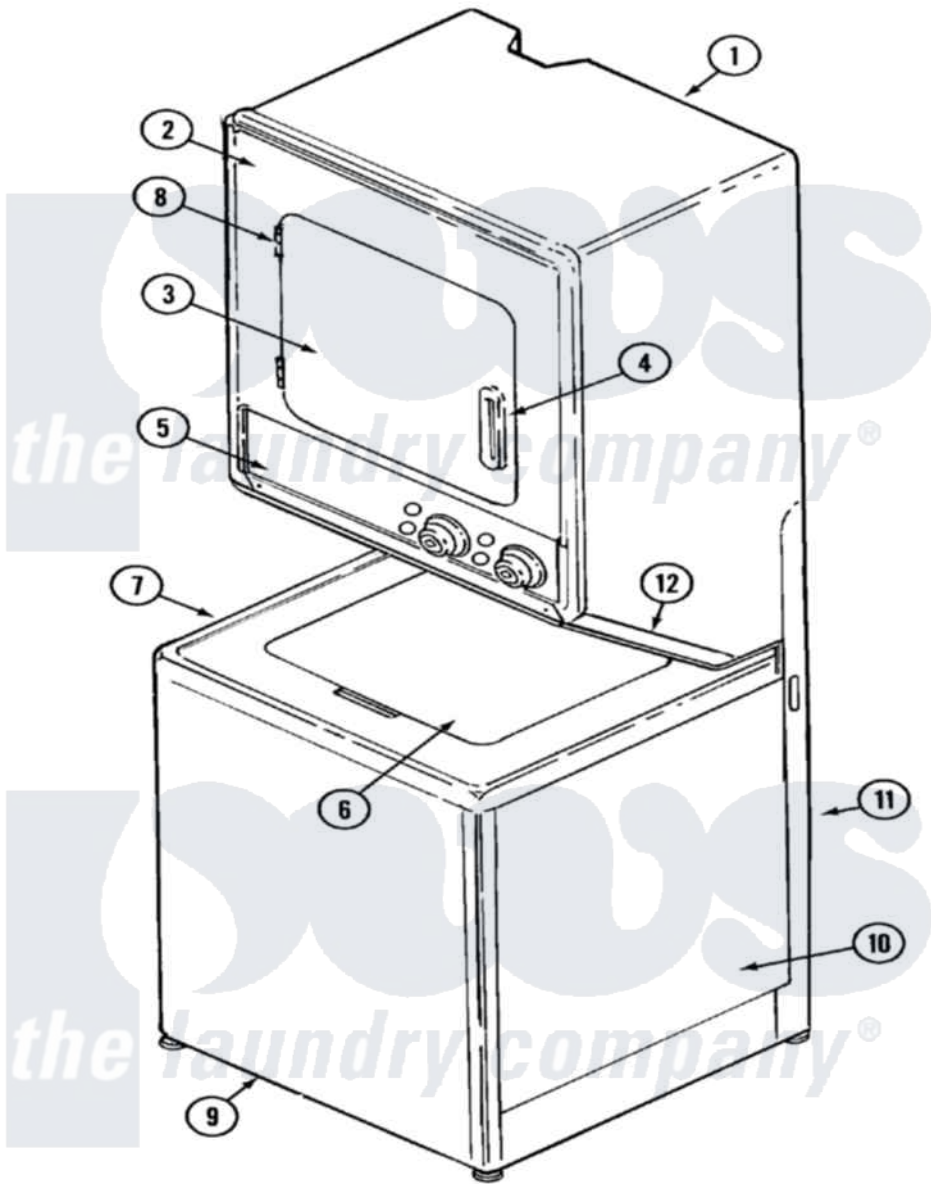

Maytag LSG7806ABE 08 - FRONT (LSG7806AAQ)

Maytag Residential Maytag LSG7806ABE Stacked Washer and Dryer Parts Parts Diagram 08 - FRONT (LSG7806AAQ)  
 Click on the part number to view part

Item	Original Part Number	Replaced By	Status	Part Description
1	22002669		Not Available	CABINET, ASSEMBLY (BSQ)
2	22002672	<a href="#">33002366</a>		Panel- FRO
3	22002670		Not Available	DOOR, OUTER (BSQ)
5	<a href="#">33002348</a>			Panel, Control
6	22002652		Not Available	LID, WITH LEGEND (BSQ)
7	<a href="#">22002646</a>			Cover, Top
8	<a href="#">33001230</a>			Hinge, Door
9	<a href="#">22002651</a>			Panel, Front
10	<a href="#">22002648</a>			Cabinet, Assembly
12	22002671	<a href="#">33002365</a>		Panel- Acc
13	2206689		Not Available	MANUAL, USE & CARE DEP CARE
"	<a href="#">22001928</a>			Manual, Use And Care
"	16000327		Not Available	GUIDE, QUICK REF. - MAYTAG