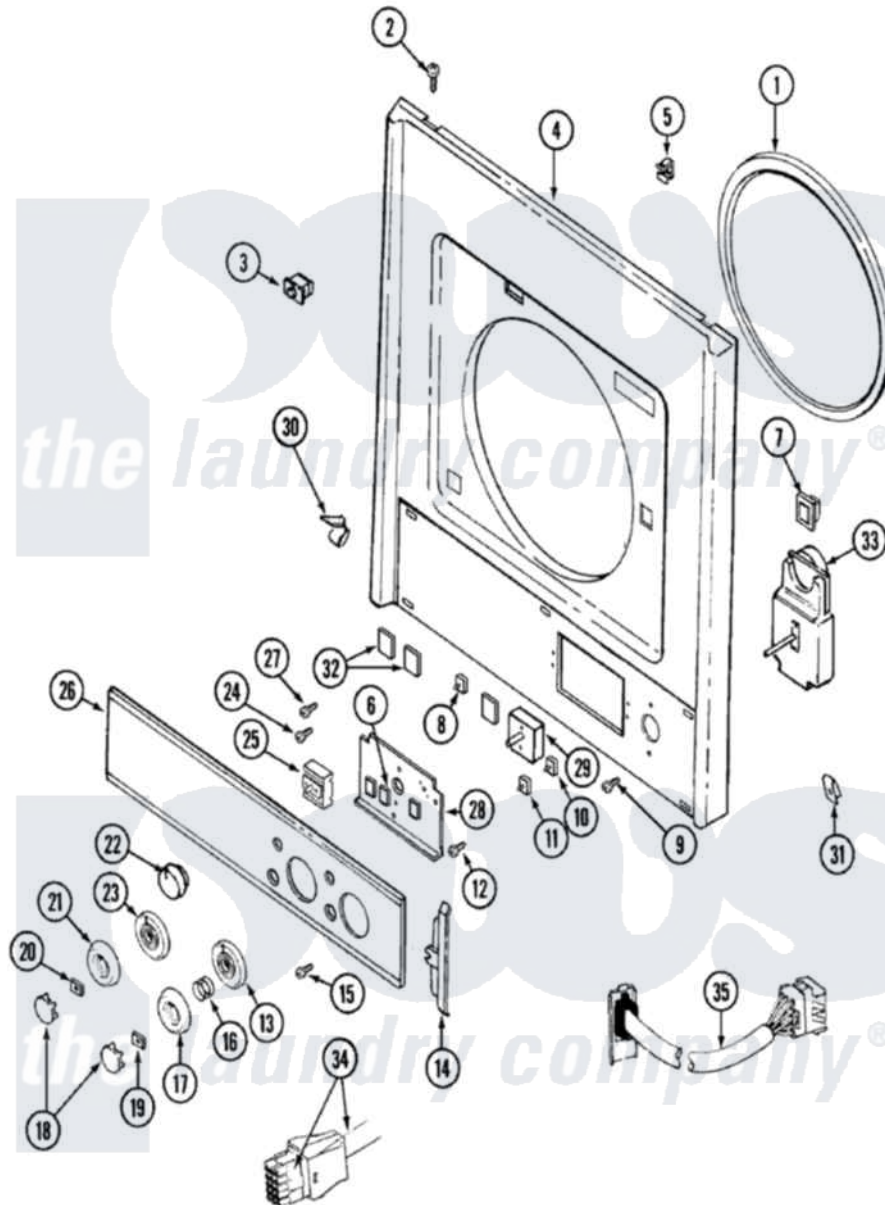

Maytag LSG7806ABE 09 - FRONT PANEL & CONTROL PANEL

Maytag Residential Maytag LSG7806ABE Stacked Washer and Dryer Parts Parts Diagram 09 - FRONT PANEL & CONTROL PANEL

[Click on the part number to view part](#)

Item	Original Part Number	Replaced By	Status	Part Description
1	314286			Seal For Front Panel
2	212277			Screw, No.8 X 1/2 Inch
3	33001509	W10169313		Switch-Dor
4	33001486	98008544		Screw
"	33001191			Panel, Front
5	Y310376			Clip, Door Switch Harness
6	315287			Bumper Small
7	Y304578	LA-1003		Door Catch Kit
8	308017			Switch, Dryer Temperature
9	216042	22001627		Screw
10	22001923			Switch, Water Temperature
11	22001188			Switch, Rotary
12	211294	90767		Screw, 8A X 3/8 HeX Washer Head Tapping
13	22001925			Dial, Washer Timer
14	315423			End Cap, Control Panel

15	211000		SCREW, BRAKE DRUM (HEX HEAD)
16	211065		Spring, Index Wheel
17	22001198	Not Available	KNOB, TIMER (WHT)
18	22001446		Cap, Knob
19	211605		Bezel, Timer Dial
20	312273		Nut, Control Knob
21	33001255		Knob, Timer
22	Y308453	22001663	Knob, Selector Switch
23	22001926	Not Available	DIAL, DRYER TIMER (WHT)
24	315317	488234	Screw 8-32 X 1/4
25	Y308449	Y308025	Switch, Push To Start
26	22001927		Panel, Control
27	215952		Screw
28	315237		Bracket For Switch And Timer
29	33001034		Timer, Dryer
30	314482		Fastener, Spring
31	33001292	488660	Nut, Speed
32	315286		Bumper Large
33	22002228	Not Available	BAG, TIMER
"	22001924		Timer, Washer
"	22001932		Retainer, Wire
"	22001931		Spacer, Timer
34	22001941		Harness, Washer
35	22001584		Harness, Wire
36	22004371		Harness, Wire
"	33001554		Harness, Wire