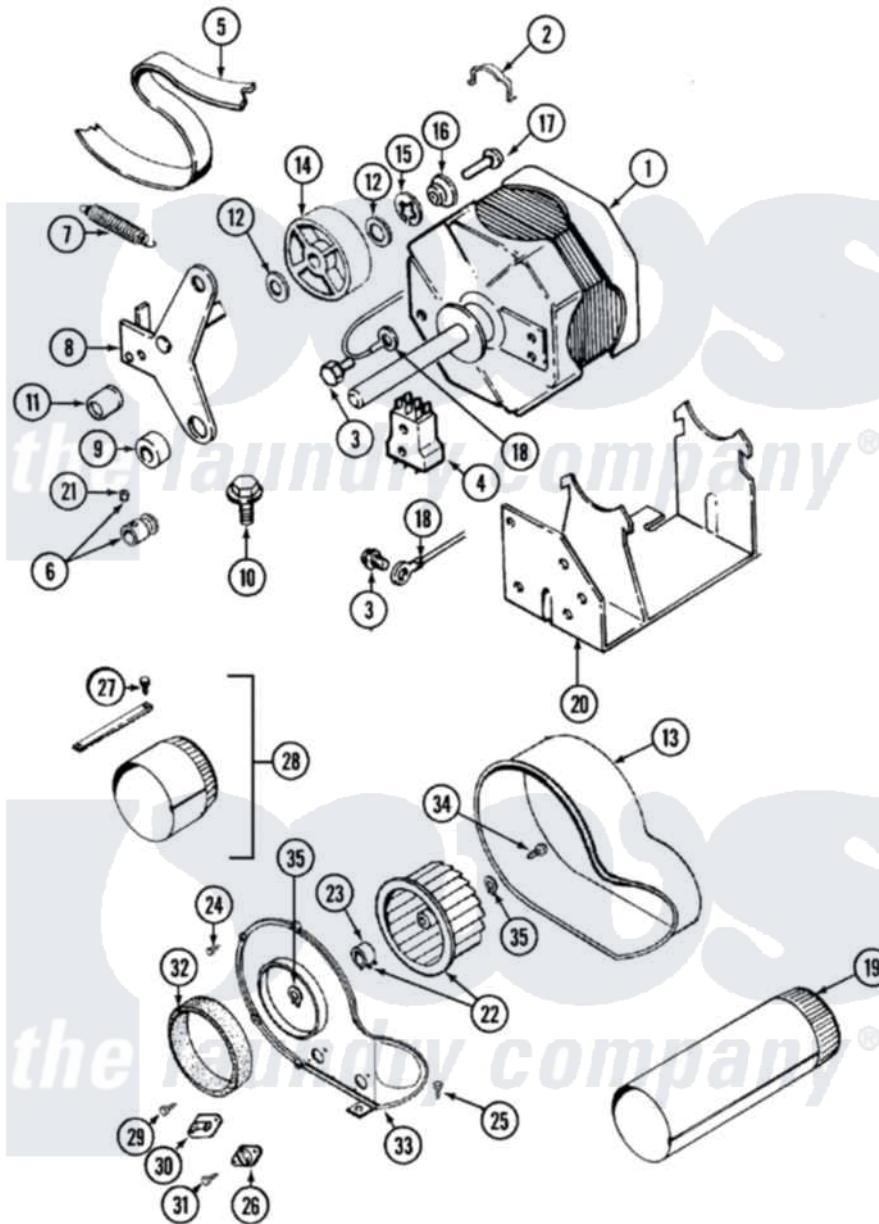

# Maytag LSG7806ABE 11 - MOTOR-DRYER & BLOWER

Maytag [Residential Maytag LSG7806ABE Stacked Washer and Dryer Parts](#) Parts Diagram 11 - MOTOR-DRYER & BLOWER

[Click on the part number to view part](#)

Item	Original Part Number	Replaced By	Status	Part Description
1	306055	<a href="#">W10411000</a>		Motor-Drve
2	<a href="#">Y015825</a>			Clip, Motor To Motor Support
3	910343	<a href="#">488234</a>		Screw 8-32 X 1/4
4	306207		Not Available	(PROD. No.303358-8 & No.303358-9)
"	Y303877		Not Available	SWITCH, MOTOR EXTERNAL START No.303358-2, No.303358-4, 303358-7
5	314774	<a href="#">Y312959</a>		Poly "V" Belt For Tumbler
6	<a href="#">306099</a>			Motor Pulley With Set Screw
7	<a href="#">314473</a>			Spring For Idler
8	Y303363	<a href="#">6-3033630</a>		Idler Arm
9	<a href="#">314457</a>			Spacer For Idler Arm
10	<a href="#">Y313561</a>			Screw---NA
11	Y312057	<a href="#">910624</a>		Screw
"	<a href="#">314456</a>			Spacer
12	<a href="#">Y312527</a>			Washer, Idler Shaft