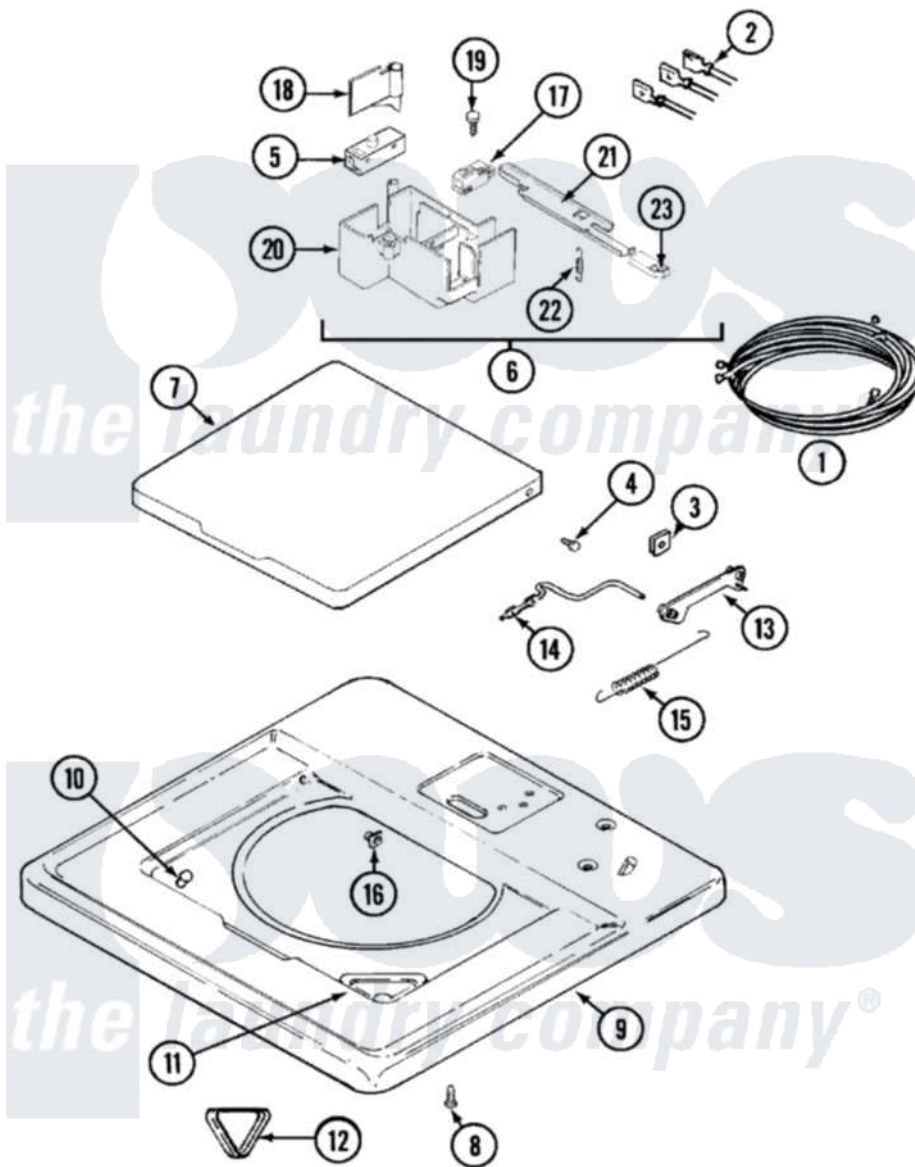

# Maytag LSG7806ABE 12 - TOP & LID

Maytag Residential Maytag LSG7806ABE Stacked Washer and Dryer Parts Parts Diagram 12 - TOP & LID  
 Click on the part number to view part

Item	Original Part Number	Replaced By	Status	Part Description
1	<a href="#">22001584</a>			Harness, Wire
"	<a href="#">22001941</a>			Harness, Washer
2	<a href="#">22001939</a>			Harness, Lid Switch
3	<a href="#">22001194</a>			Clip, Spring
4	<a href="#">22001001</a>			Screw
5	<a href="#">208823</a>			Pc Switch, Lid
6	22001581	<a href="#">12001514</a>		Switch-Lid
7	22001368		Not Available	LID W/LEGEND (CANADA-WHT)
8	<a href="#">214354</a>			Screw, Top Cover To Cabnt.
9	22001064		Not Available	COVER, TOP (WHT)
10	<a href="#">212716</a>			Bumper, Lid
11	<a href="#">22001006</a>			Cup, Bleach
12	215374		Not Available	GASKET FOR BLEACH CUP
13	<a href="#">22001189</a>			Rod, Restraint
14	<a href="#">22001208</a>			Rod, Counter Balance
15	<a href="#">Y216184</a>			Spring, Counter Balance

16	<a href="#">22001193</a>	Bearing, Counter Balance
17	<a href="#">207166</a>	Switch, Check
18	<a href="#">22001283</a>	Trigger
19	<a href="#">22001183</a>	Screw
"	<a href="#">215537</a>	Screw
20	<a href="#">22001285</a>	Holder, Switch
21	<a href="#">22001286</a>	Switch, Arm
22	<a href="#">22001287</a>	Spring, Switch
23	<a href="#">22001250</a>	Glide, Switch Arm