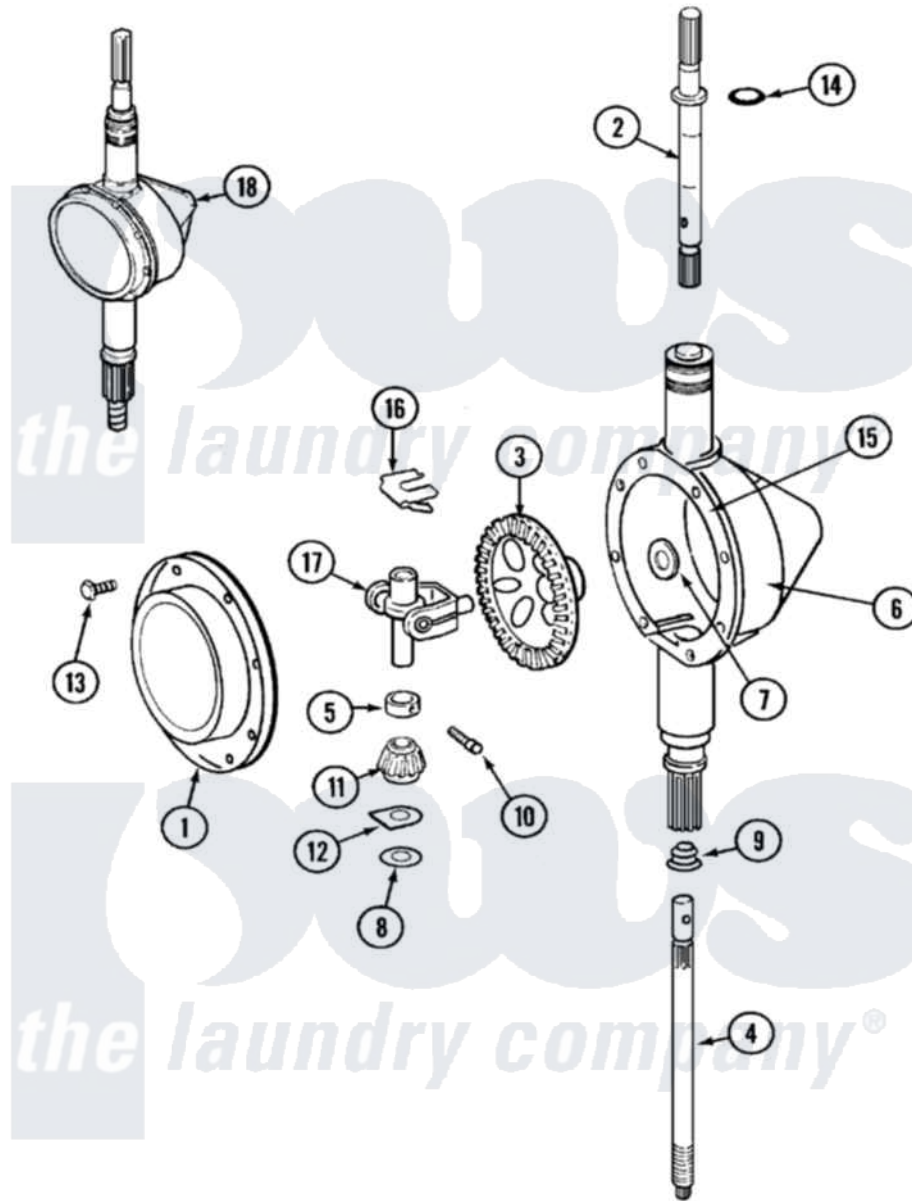

Maytag LSG7806ABE 13 - TRANSMISSION

Maytag Residential Maytag LSG7806ABE Stacked Washer and Dryer Parts Parts Diagram 13 - TRANSMISSION
 Click on the part number to view part

Item	Original Part Number	Replaced By	Status	Part Description
1	206628			Cover, Transmission
2	207153	6-2097820		Kit- Shaft
"	22002340			Collar, Agitator Shaft
"	22002415	6-2168983		Shaft- Agi
3	206713	6-2067130		Gear- Beve
4	22002342	6-2300050		Shaft- Cen
"	215410	12001450		Ctr Shaft W/Collar Andkeeper- Dp
5	22002353			Collar, Center Shaft
"	215415		Not Available	COLLAR, LOWER
"	22002341			Collar, Lower Plastic Keeper
6	206624	6-2097750		Trans Dee
"	22002416	6-2300100		Assembly-
7	215394			Washer, Bevel Gear
8	211483	6-2114830		Washer- SP
9	206602	207843		Lip Seal Repair Kit
10	Y206629			Pin, Collar

11	215401	W10221114	Pinion
12	215395		Plate, Clutch
13	215417	Not Available	SCREW, TRANSMISSION COVER
14	210690		Seal, Rubber
"	22002417		O-Ring AgitatOr Shaft
15	Y058700	675652	Adhesive
16	215581		Spring, Agitator Shaft
17	206685	6-2066850	Yoke
18	206707	6-2097750	Trans Dee
"	22002373	6-2097750	Trans Dee
19	12002012		Brake/Bearing Tool
20	20000021		Lip Seal Tool Kit