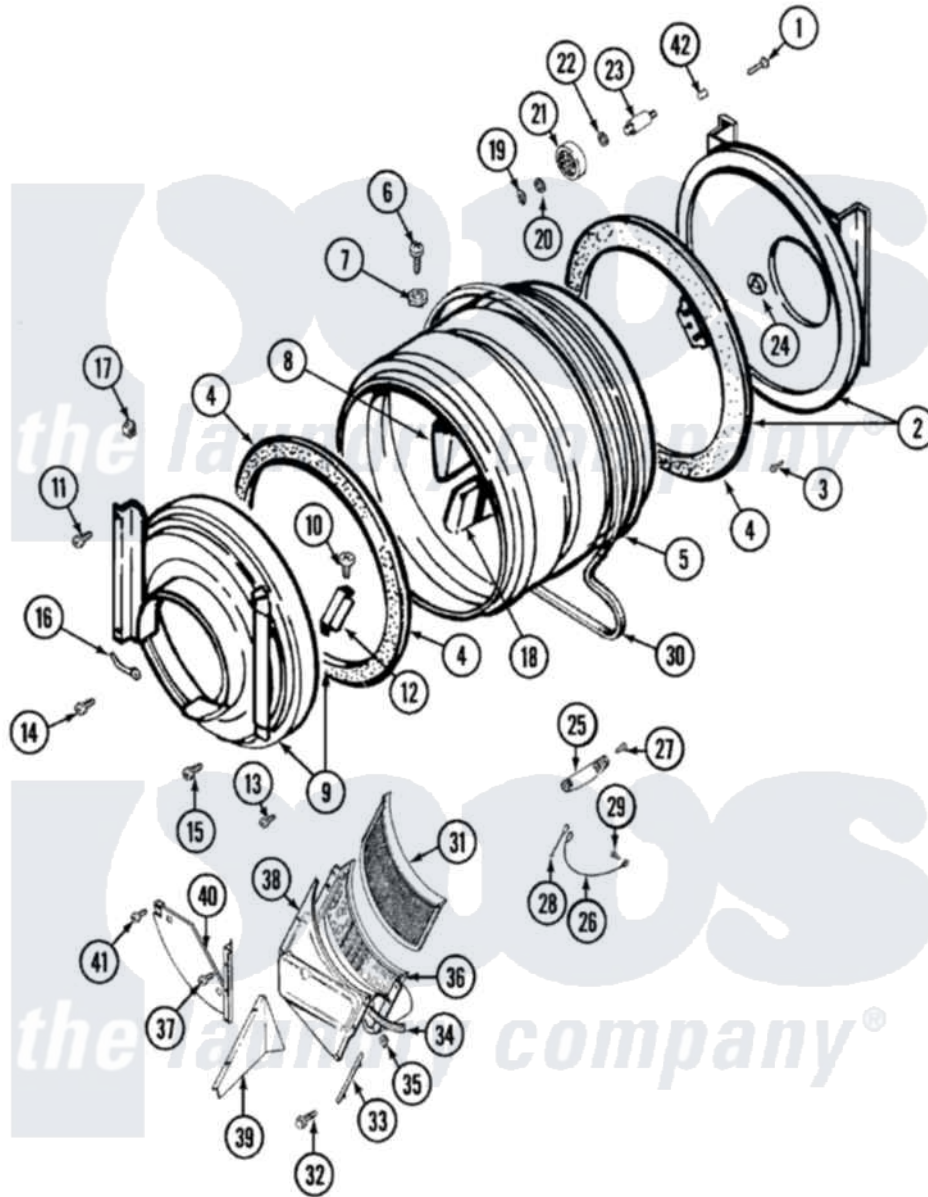

# Maytag LSG7806ABE 15 - TUMBLER

Maytag Residential Maytag LSG7806ABE Stacked Washer and Dryer Parts Parts Diagram 15 - TUMBLER  
 Click on the part number to view part

Item	Original Part Number	Replaced By	Status	Part Description
1	Y310632	<a href="#">1163839</a>		Screw
2	<a href="#">33001106</a>			Back, Tumbler
3	211294	<a href="#">90767</a>		Screw, 8A X 3/8 HeX Washer Head Tapping
4	<a href="#">314820</a>			Seal, Tumbler
5	<a href="#">33001177</a>			Tumbler
6	<a href="#">Y310759</a>			Screw, Tumbler Baffles
7	<a href="#">314158</a>			Washer, Baffle To Tumbler
8	<a href="#">33001014</a>			Baffle
9	<a href="#">33001107</a>			Front, Tumbler
10	<a href="#">210720</a>			Rivet, Bearing To Tumbler Frmt
11	<a href="#">Y313561</a>			Screw---NA
12	<a href="#">306508</a>			Tumbler Bearing Kit ---W
13	Y314110	<a href="#">33002917</a>		Screw, No.10-16
14	910343	<a href="#">488234</a>		Screw 8-32 X 1/4
15	Y310632	<a href="#">1163839</a>		Screw
16	<a href="#">901220</a>			Ground Wire