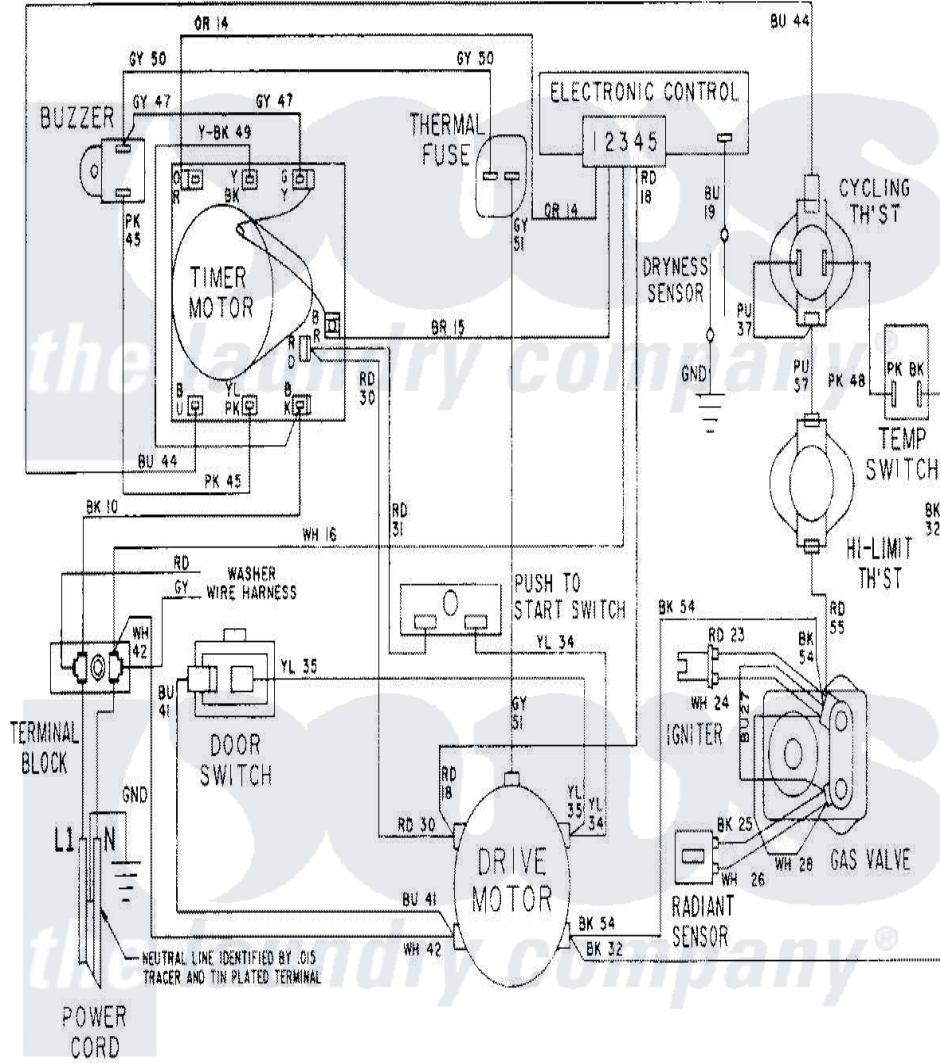

Maytag LSG7806ABE 16 - WIRING INFORMATION

Maytag Residential Maytag LSG7806ABE Stacked Washer and Dryer Parts Parts Diagram 16 - WIRING INFORMATION

[Click on the part number to view part](#)

Item	Original Part Number	Replaced By	Status	Part Description
NI	15001079		Not Available	WIRING INFORMATION