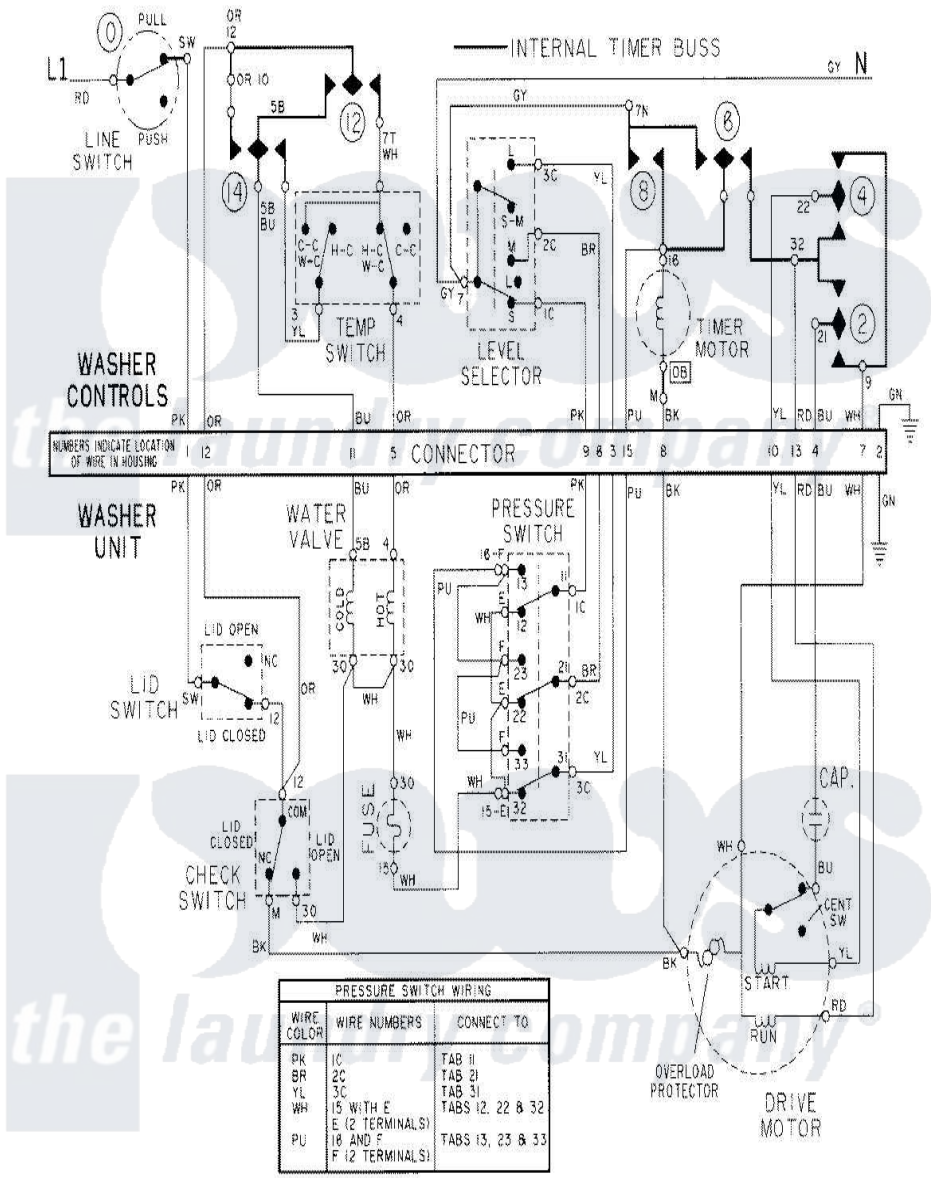

Maytag LSG7806ABE 17 - WIRING INFORMATION

Maytag Residential Maytag LSG7806ABE Stacked Washer and Dryer Parts Parts Diagram 17 - WIRING INFORMATION

[Click on the part number to view part](#)

Item	Original Part Number	Replaced By	Status	Part Description
NI	15002072		Not Available	WIRING INFORMATION